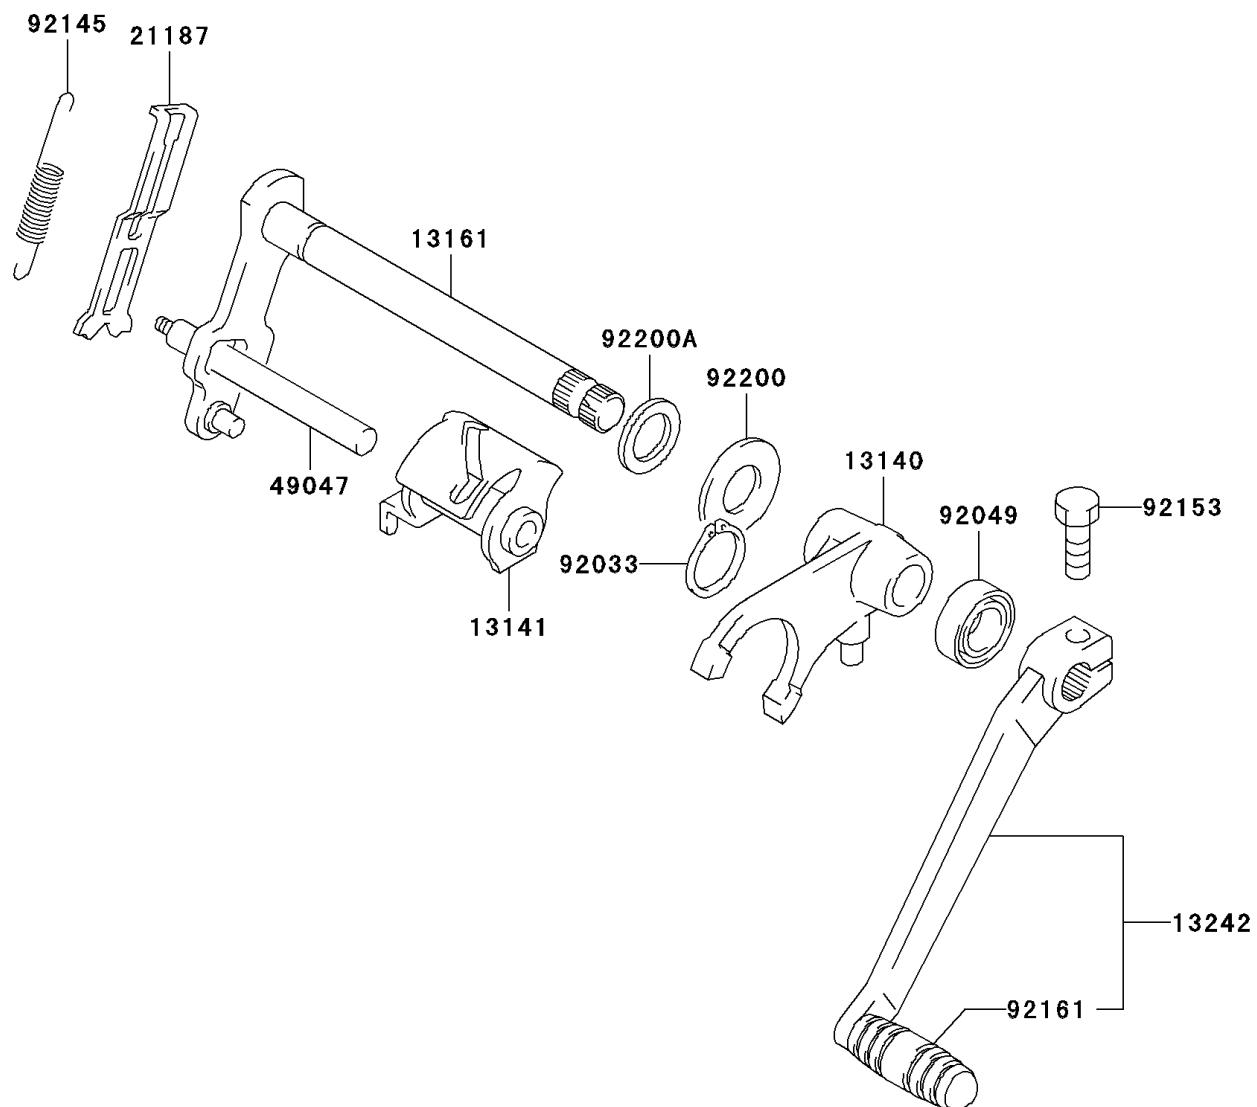

2003 KDX50 PARTS DIAGRAM

Gear Change Mechanism

E1370

2003 KDX50 PARTS LIST

Gear Change Mechanism

ITEM NAME	PART NUMBER	QUANTITY
FORK-SHIFT (Ref # 13140)	13140-S011	1
DRUM-CHANGE (Ref # 13141)	13141-S006	1
LEVER-COMP-CHANGE SHAFT (Ref # 13161)	13161-S005	1
LEVER-ASSY-CHANGE (Ref # 13242)	13242-S004	1
ARM-ASSY,CAM STOPPER (Ref # 21187)	21187-S007	1
ROD-SHIFT (Ref # 49047)	49047-S005	1
RING-SNAP (Ref # 92033)	92033-S023	1
SEAL-OIL,12X22X9 (Ref # 92049)	92049-S020	1
SPRING,GEAR SHIFT CAM (Ref # 92145)	92145-S116	1
BOLT (Ref # 92153)	92153-S127	1
DAMPER,PEDAL (Ref # 92161)	92161-S093	1
WASHER,GEAR SHIFT SHAFT (Ref # 92200)	92200-S170	1
WASHER,GEAR SHIFT SHAFT (Ref # 92200A)	92200-S171	1