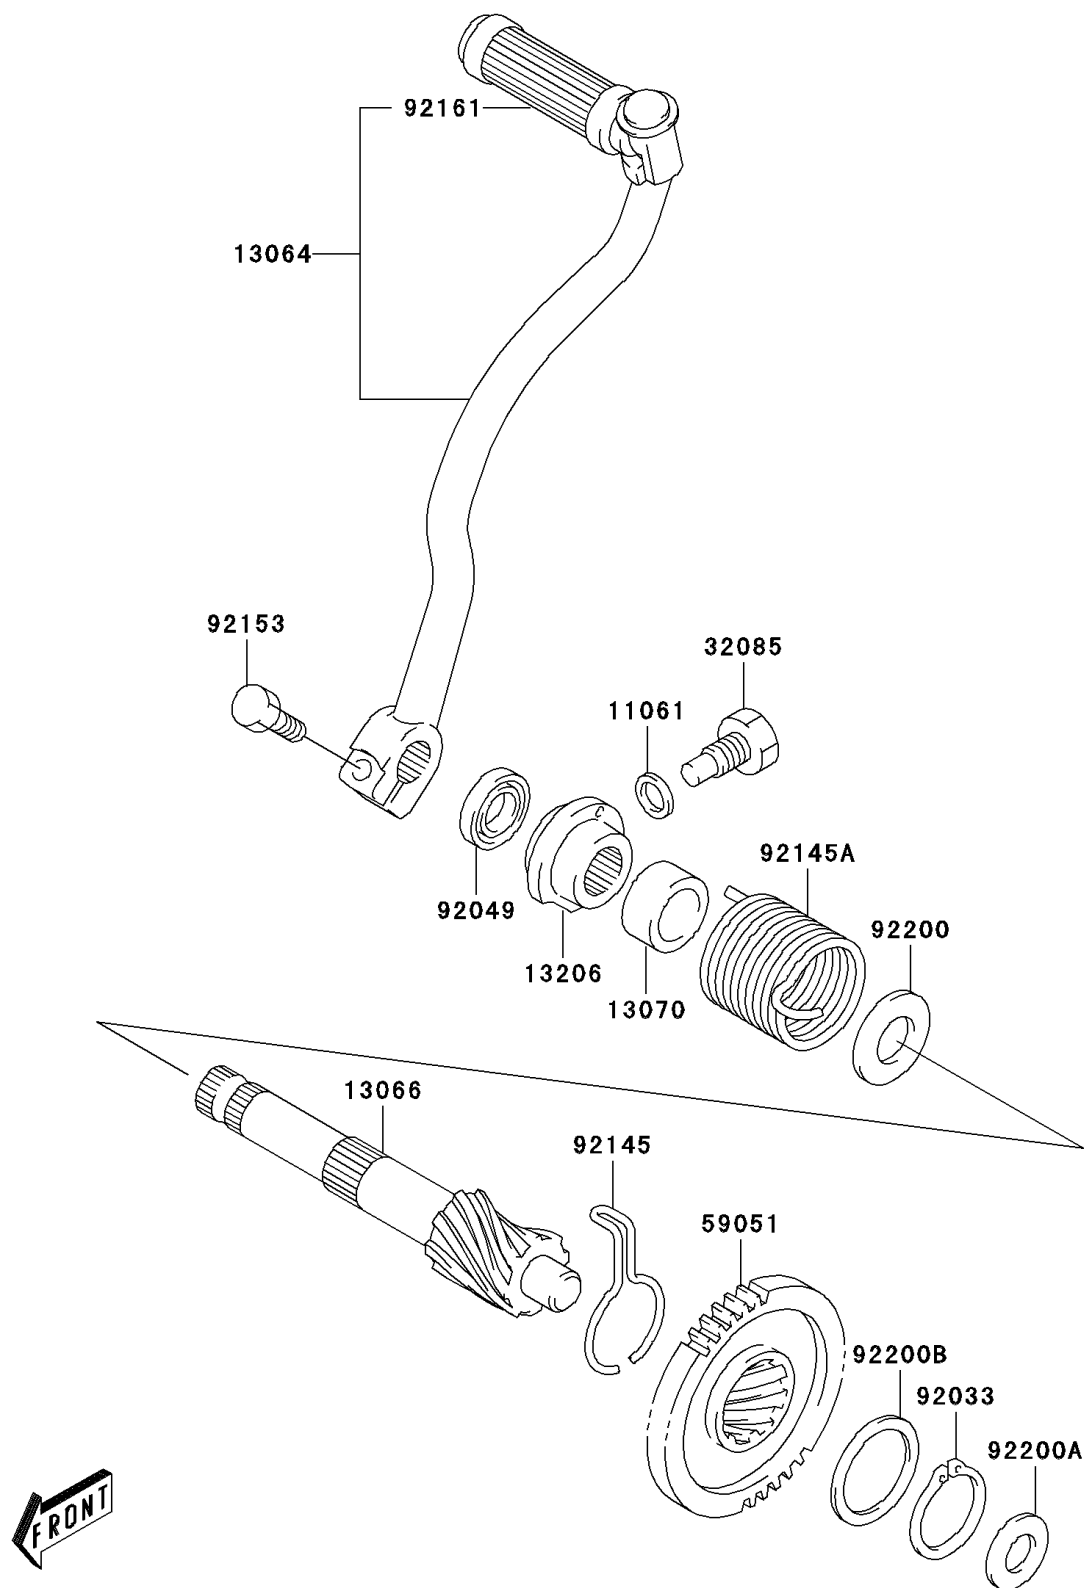

2004 KDX50 PARTS DIAGRAM

Kickstarter Mechanism

E1340

2004 KDX50 PARTS LIST

Kickstarter Mechanism

ITEM NAME	PART NUMBER	QUANTITY
GASKET,10X14X3.6 (Ref # 11061)	11061-S021	1
LEVER-ASSY-KICK (Ref # 13064)	13064-S003	1
SHAFT-KICK (Ref # 13066)	13066-S002	1
GUIDE,KICK RETURN SPRING (Ref # 13070)	13070-S016	1
GUIDE-KICK (Ref # 13206)	13206-S002	1
STOPPER,KICK STARTER (Ref # 32085)	32085-S014	1
GEAR-SPUR (Ref # 59051)	59051-S006	1
RING-SNAP (Ref # 92033)	92033-S045	1
SEAL-OIL,STARTER SHAFT (Ref # 92049)	92049-S056	1
SPRING (Ref # 92145)	92145-S110	1
SPRING,KICK STARTER (Ref # 92145A)	92145-S117	1
BOLT (Ref # 92153)	92153-S127	1
DAMPER,KICK STARTER PEDAL (Ref # 92161)	92161-S109	1
WASHER,16X30X1 (Ref # 92200)	92200-S073	1
WASHER,GEAR SHIFT SHAFT (Ref # 92200A)	92200-S170	1
WASHER,25X32X1 (Ref # 92200B)	92200-S172	1