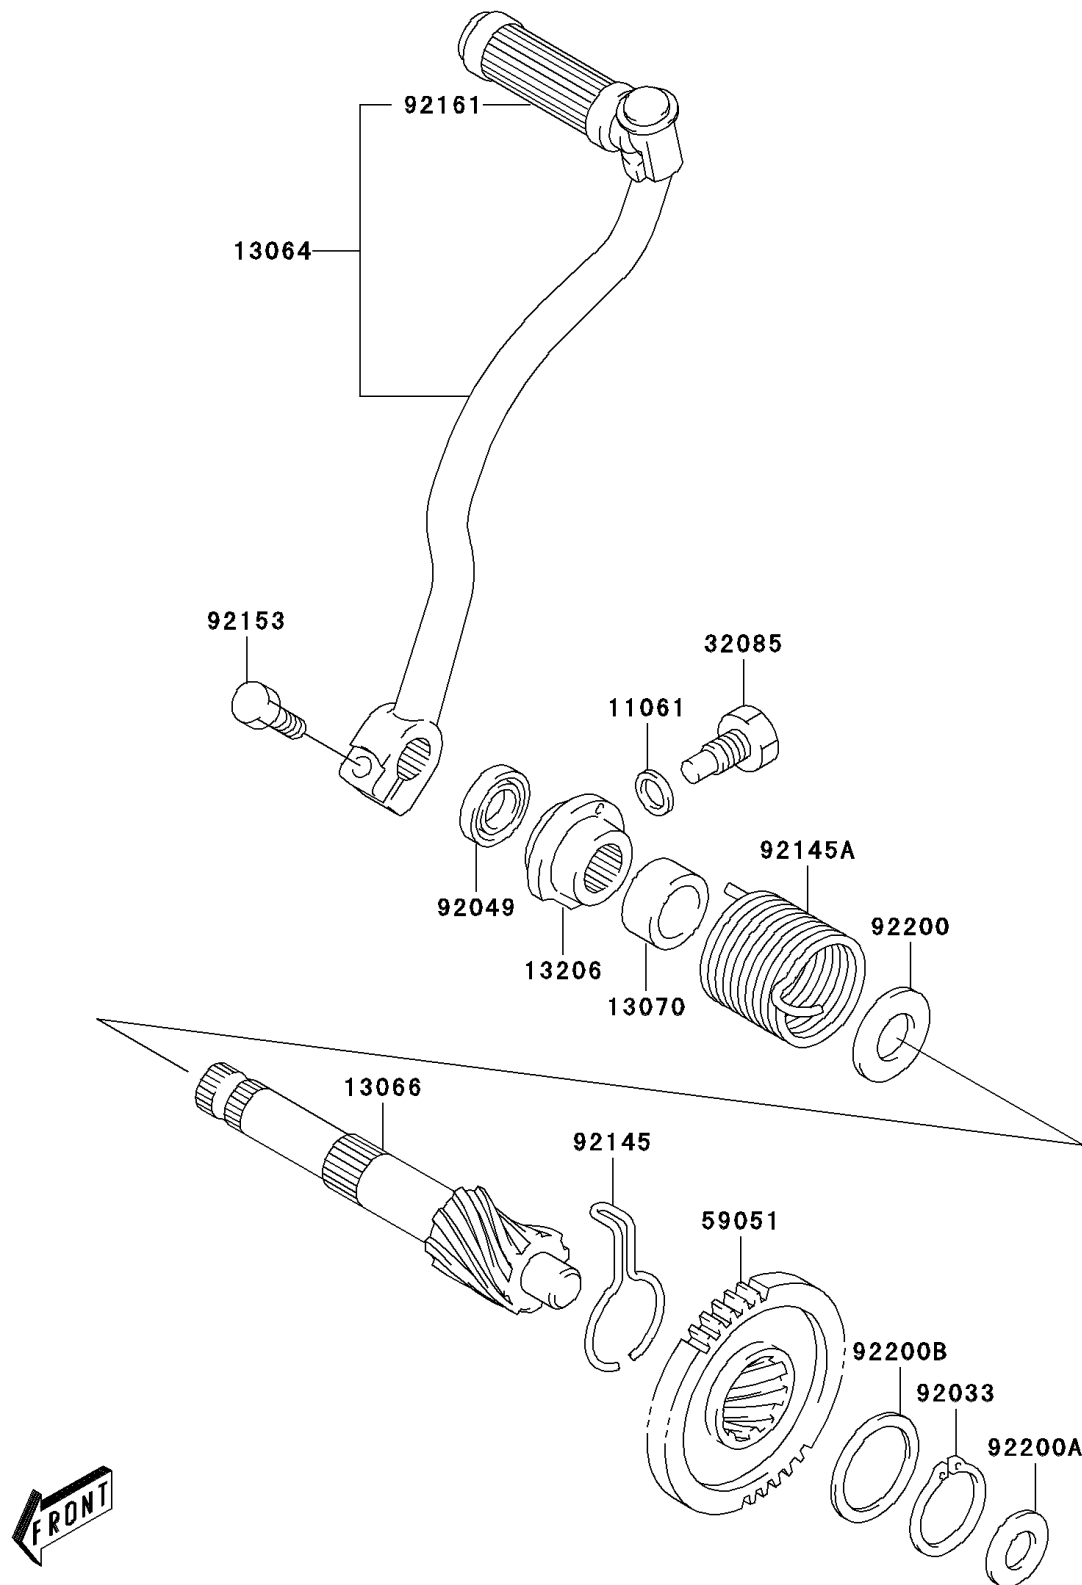

2003 KDX50 PARTS DIAGRAM

Kickstarter Mechanism

E1340

2003 KDX50 PARTS LIST

Kickstarter Mechanism

ITEM NAME	PART NUMBER	QUANTITY
GASKET,10X14X3.6 (Ref # 11061)	11061-S021	1
LEVER-ASSY-KICK (Ref # 13064)	13064-S003	1
SHAFT-KICK (Ref # 13066)	13066-S002	1
GUIDE,KICK RETURN SPRING (Ref # 13070)	13070-S016	1
GUIDE-KICK (Ref # 13206)	13206-S002	1
STOPPER,KICK STARTER (Ref # 32085)	32085-S014	1
GEAR-SPUR (Ref # 59051)	59051-S006	1
RING-SNAP (Ref # 92033)	92033-S045	1
SEAL-OIL,STARTER SHAFT (Ref # 92049)	92049-S056	1
SPRING (Ref # 92145)	92145-S110	1
SPRING,KICK STARTER (Ref # 92145A)	92145-S117	1
BOLT (Ref # 92153)	92153-S127	1
DAMPER,KICK STARTER PEDAL (Ref # 92161)	92161-S109	1
WASHER,16X30X1 (Ref # 92200)	92200-S073	1
WASHER,GEAR SHIFT SHAFT (Ref # 92200A)	92200-S170	1
WASHER,25X32X1 (Ref # 92200B)	92200-S172	1