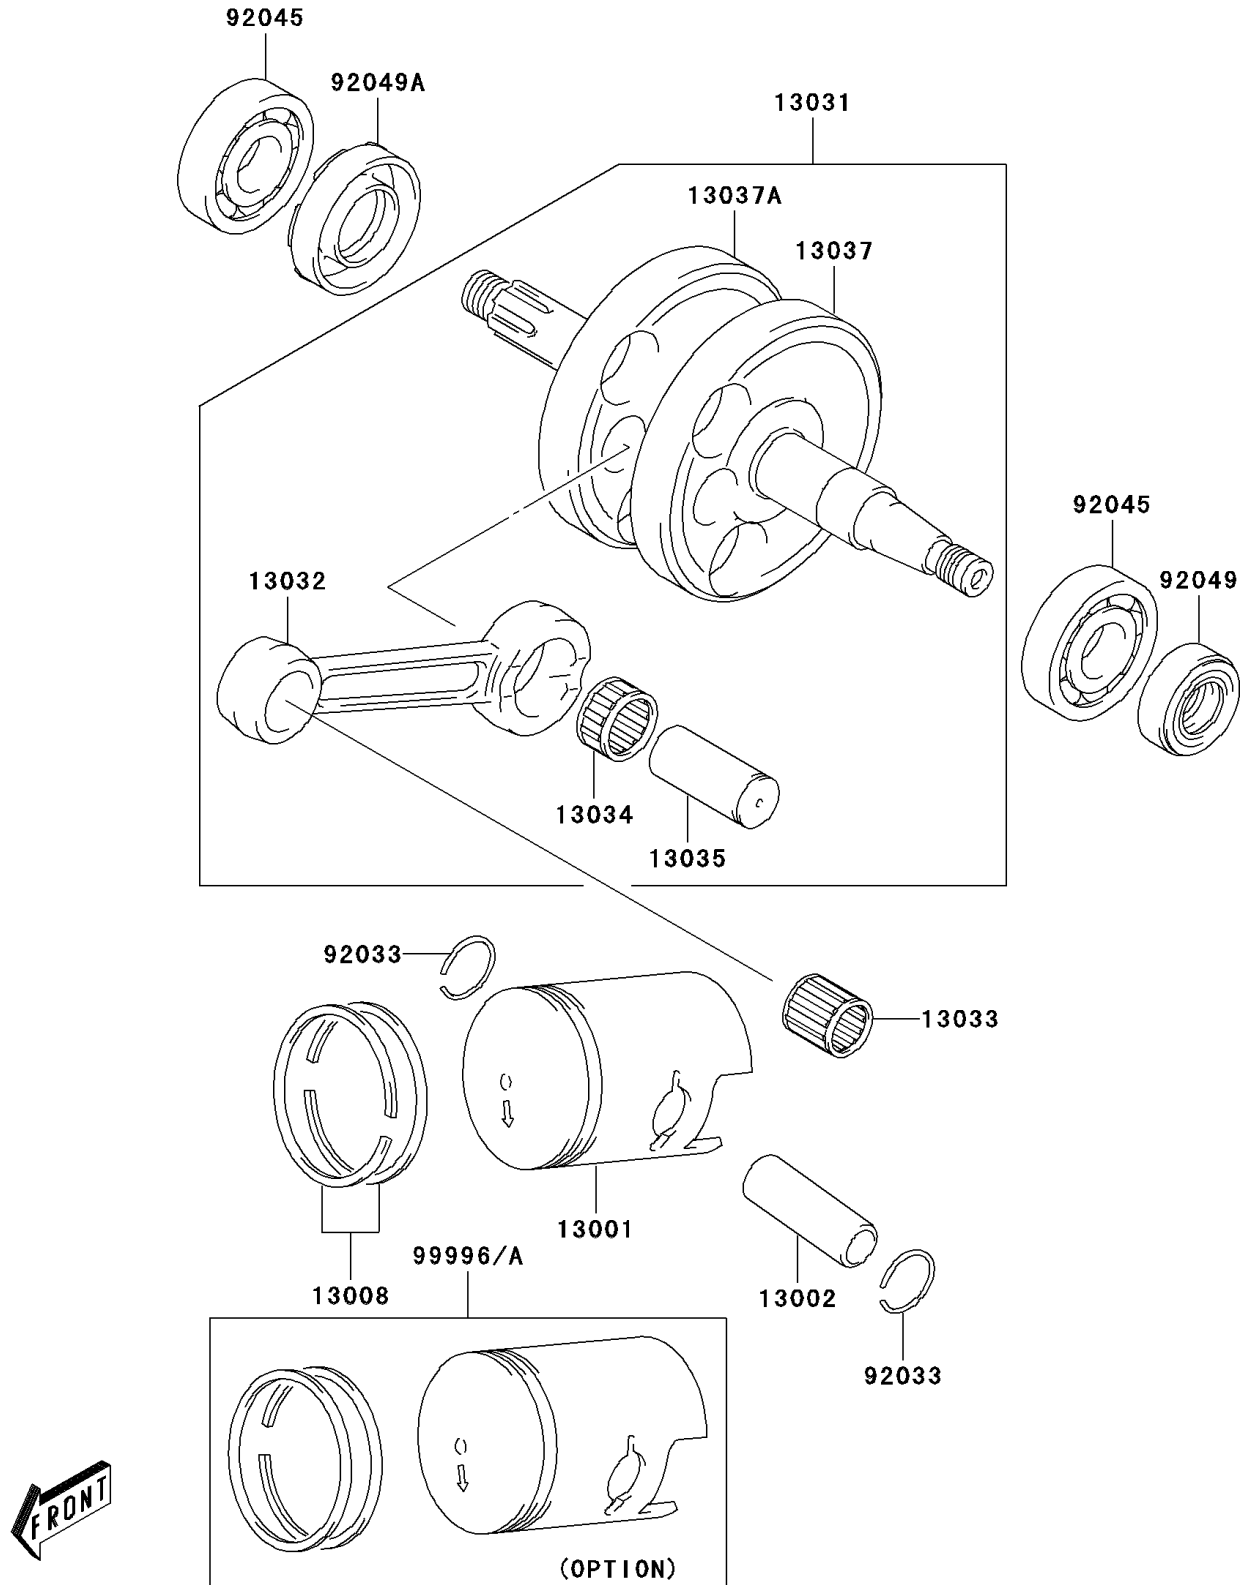

## 2004 KDX50 PARTS DIAGRAM

Crankshaft

E1321

## 2004 KDX50 PARTS LIST

### Crankshaft

ITEM NAME	PART NUMBER	QUANTITY
PISTON-ENGINE (Ref # 13001)	13001-S004	1
PIN-PISTON,PISTON (Ref # 13002)	13002-S004	1
RING-SET-PISTON,STD (Ref # 13008)	13008-S004	1
CRANKSHAFT-COMP (Ref # 13031)	13031-S007	1
ROD-CONNECTING (Ref # 13032)	13032-S004	1
BEARING-SMALL END (Ref # 13033)	13033-S001	1
BEARING-BIG END (Ref # 13034)	13034-S004	1
PIN-CRANK,CRANK (Ref # 13035)	13035-S004	1
CRANKSHAFT,LH (Ref # 13037)	13037-S008	1
CRANKSHAFT,RH (Ref # 13037A)	13037-S013	1
RING-SNAP,PISTON PIN (Ref # 92033)	92033-S024	1
BEARING-BALL,17X40X12 (Ref # 92045)	92045-S035	1
SEAL-OIL,CRANKSHAFT OIL,LH (Ref # 92049)	92049-S028	1
SEAL-OIL,CRANKSHAFT OIL,RH (Ref # 92049A)	92049-S029	1
PISTON,O/S 0.50 (Ref # 99996)	99996-S008	1
PISTON,O/S 1.00 (Ref # 99996A)	99996-S009	1