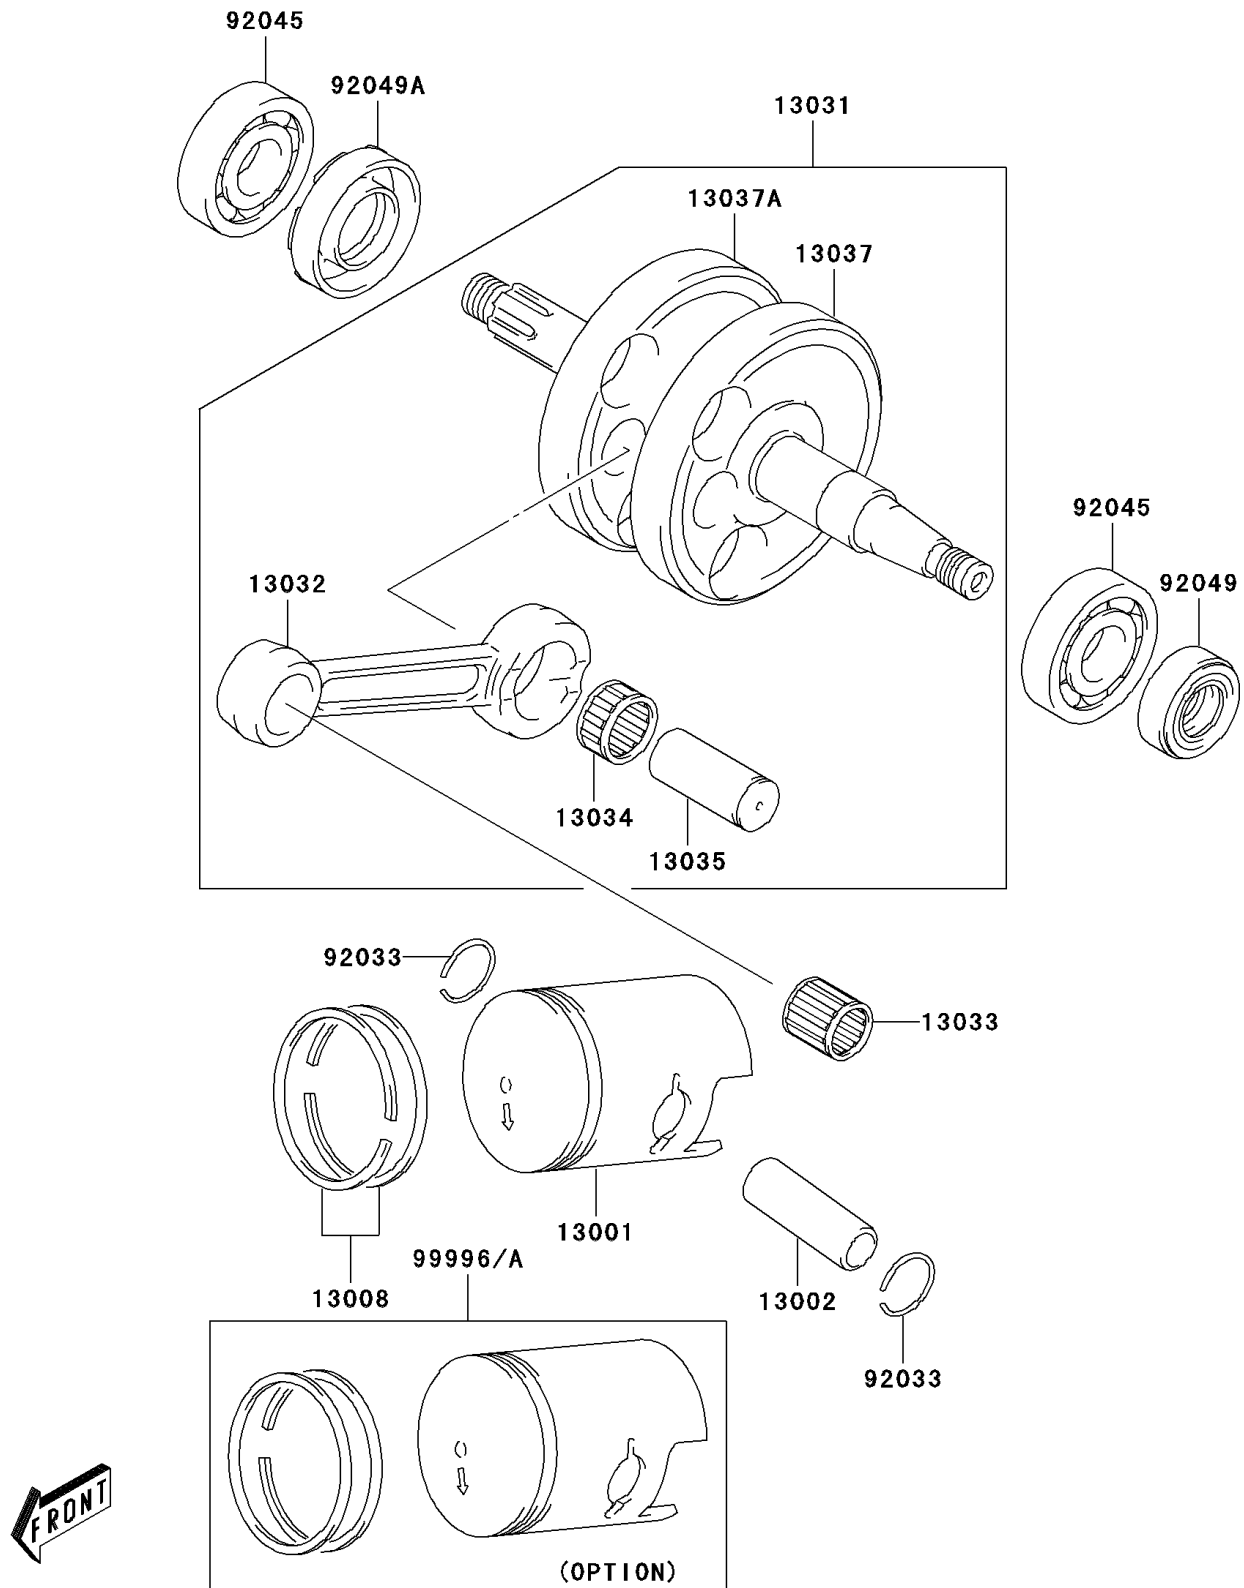

2003 KDX50 PARTS DIAGRAM

Crankshaft

E1321

2003 KDX50 PARTS LIST

Crankshaft

ITEM NAME	PART NUMBER	QUANTITY
PISTON-ENGINE (Ref # 13001)	13001-S004	1
PIN-PISTON,PISTON (Ref # 13002)	13002-S004	1
RING-SET-PISTON,STD (Ref # 13008)	13008-S004	1
CRANKSHAFT-COMP (Ref # 13031)	13031-S007	1
ROD-CONNECTING (Ref # 13032)	13032-S004	1
BEARING-SMALL END (Ref # 13033)	13033-S001	1
BEARING-BIG END (Ref # 13034)	13034-S004	1
PIN-CRANK,CRANK (Ref # 13035)	13035-S004	1
CRANKSHAFT,LH (Ref # 13037)	13037-S008	1
CRANKSHAFT,RH (Ref # 13037A)	13037-S013	1
RING-SNAP,PISTON PIN (Ref # 92033)	92033-S024	1
BEARING-BALL,17X40X12 (Ref # 92045)	92045-S035	1
SEAL-OIL,CRANKSHAFT OIL,LH (Ref # 92049)	92049-S028	1
SEAL-OIL,CRANKSHAFT OIL,RH (Ref # 92049A)	92049-S029	1
PISTON,O/S 0.50 (Ref # 99996)	99996-S008	1
PISTON,O/S 1.00 (Ref # 99996A)	99996-S009	1