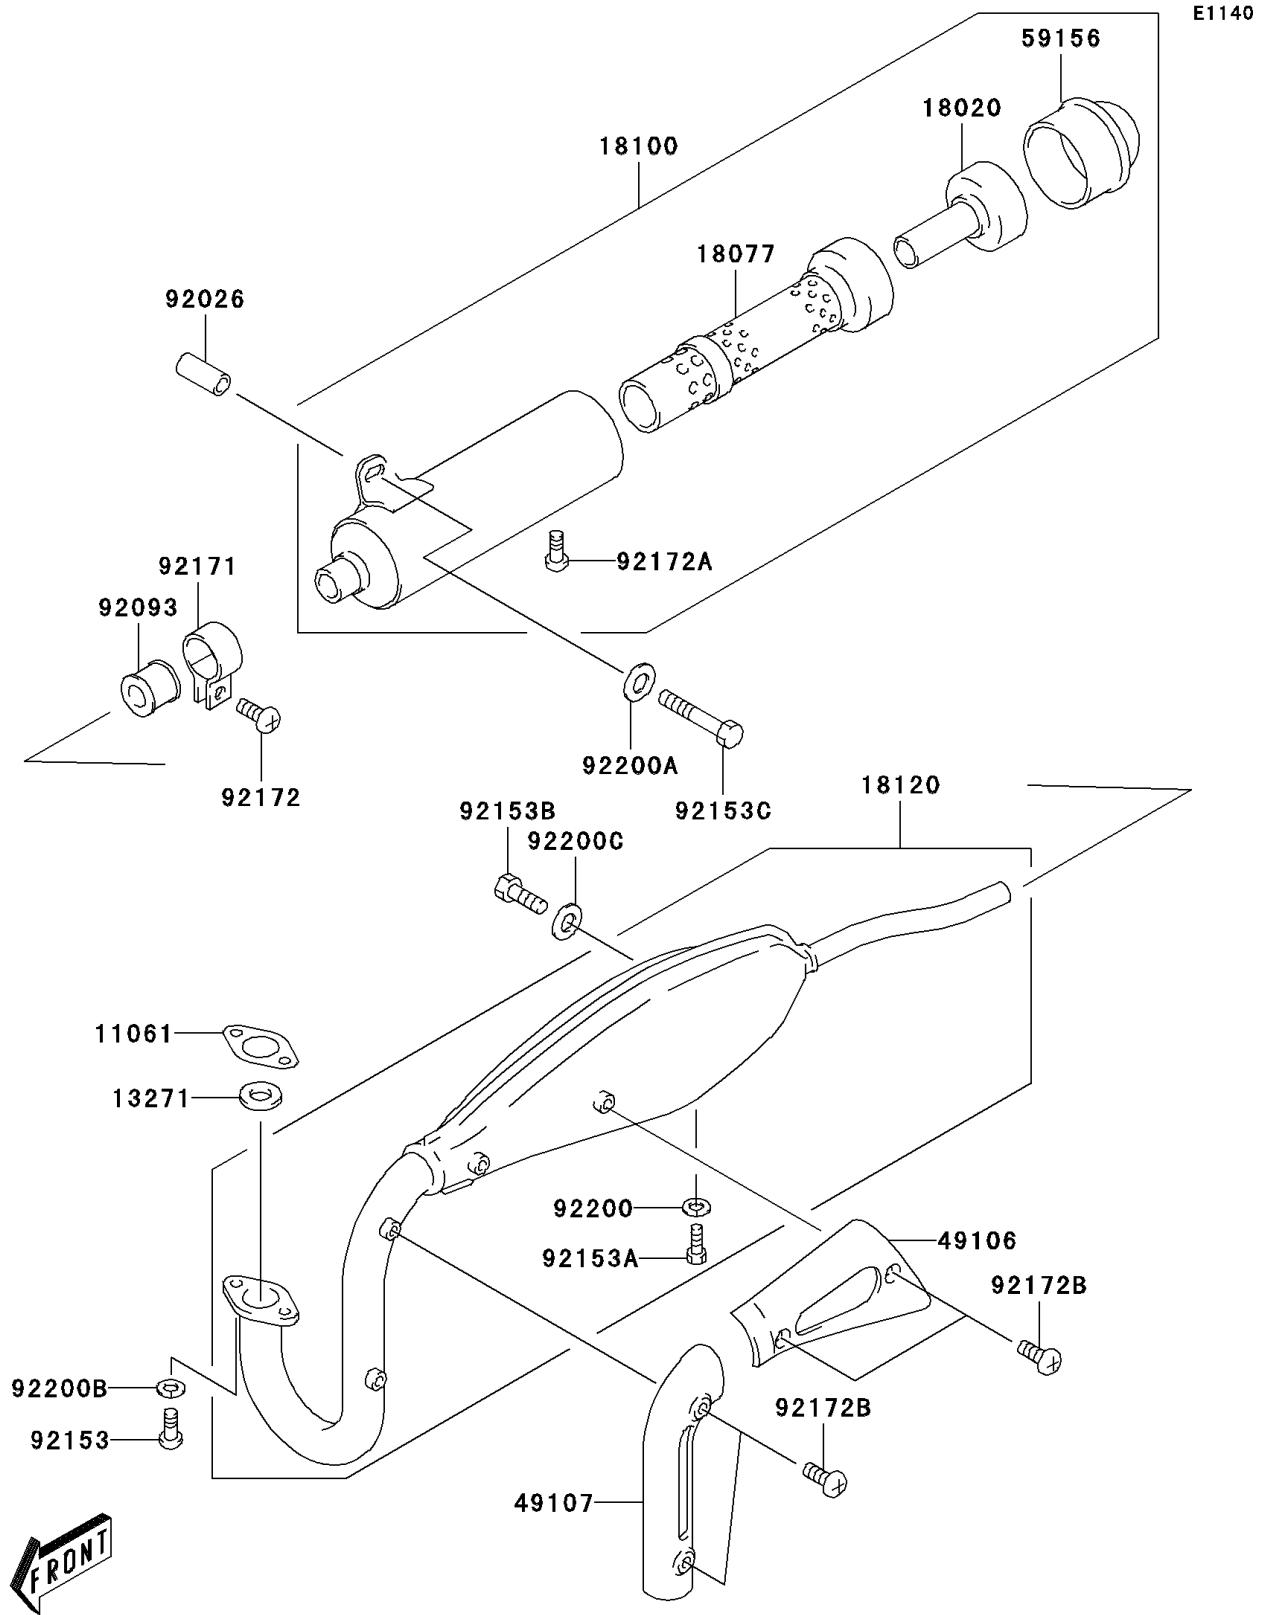

## 2004 KDX50 PARTS DIAGRAM

Muffler(s)

## 2004 KDX50 PARTS LIST

Muffler(s)

ITEM NAME	PART NUMBER	QUANTITY
GASKET,EXHAUST PIPE (Ref # 11061)	11061-S081	1
PLATE,EXHAUST PIPE (Ref # 13271)	13271-S027	1
BAFFLE (Ref # 18020)	18020-S002	1
ARRESTER-SPARK (Ref # 18077)	18077-S001	1
BODY-ASSY-MUFFLER (Ref # 18100)	18100-S003	1
CHAMBER-EXHAUST (Ref # 18120)	18120-S001	1
COVER-MUFFLER (Ref # 49106)	49106-S005	1
COVER-EXHAUST PIPE (Ref # 49107)	49107-S005	1
PIPE-TAIL (Ref # 59156)	59156-S002	1
SPACER (Ref # 92026)	92026-S108	1
SEAL,MUFFLER (Ref # 92093)	92093-S042	1
BOLT (Ref # 92153)	92153-S024	1
BOLT (Ref # 92153A)	92153-S125	1
BOLT (Ref # 92153B)	92153-S314	1
BOLT (Ref # 92153C)	92153-S315	1
CLAMP,CONNECTOR (Ref # 92171)	92171-S105	1
SCREW (Ref # 92172)	92172-S008	1
SCREW,STARTER (Ref # 92172A)	92172-S128	1
SCREW,5X6 (Ref # 92172B)	92172-S186	1
WASHER (Ref # 92200)	92200-S003	1
WASHER (Ref # 92200A)	92200-S028	1
WASHER,CHAIN ADJUSTER LOCK (Ref # 92200B)	92200-S102	1
WASHER (Ref # 92200C)	92200-S169	1