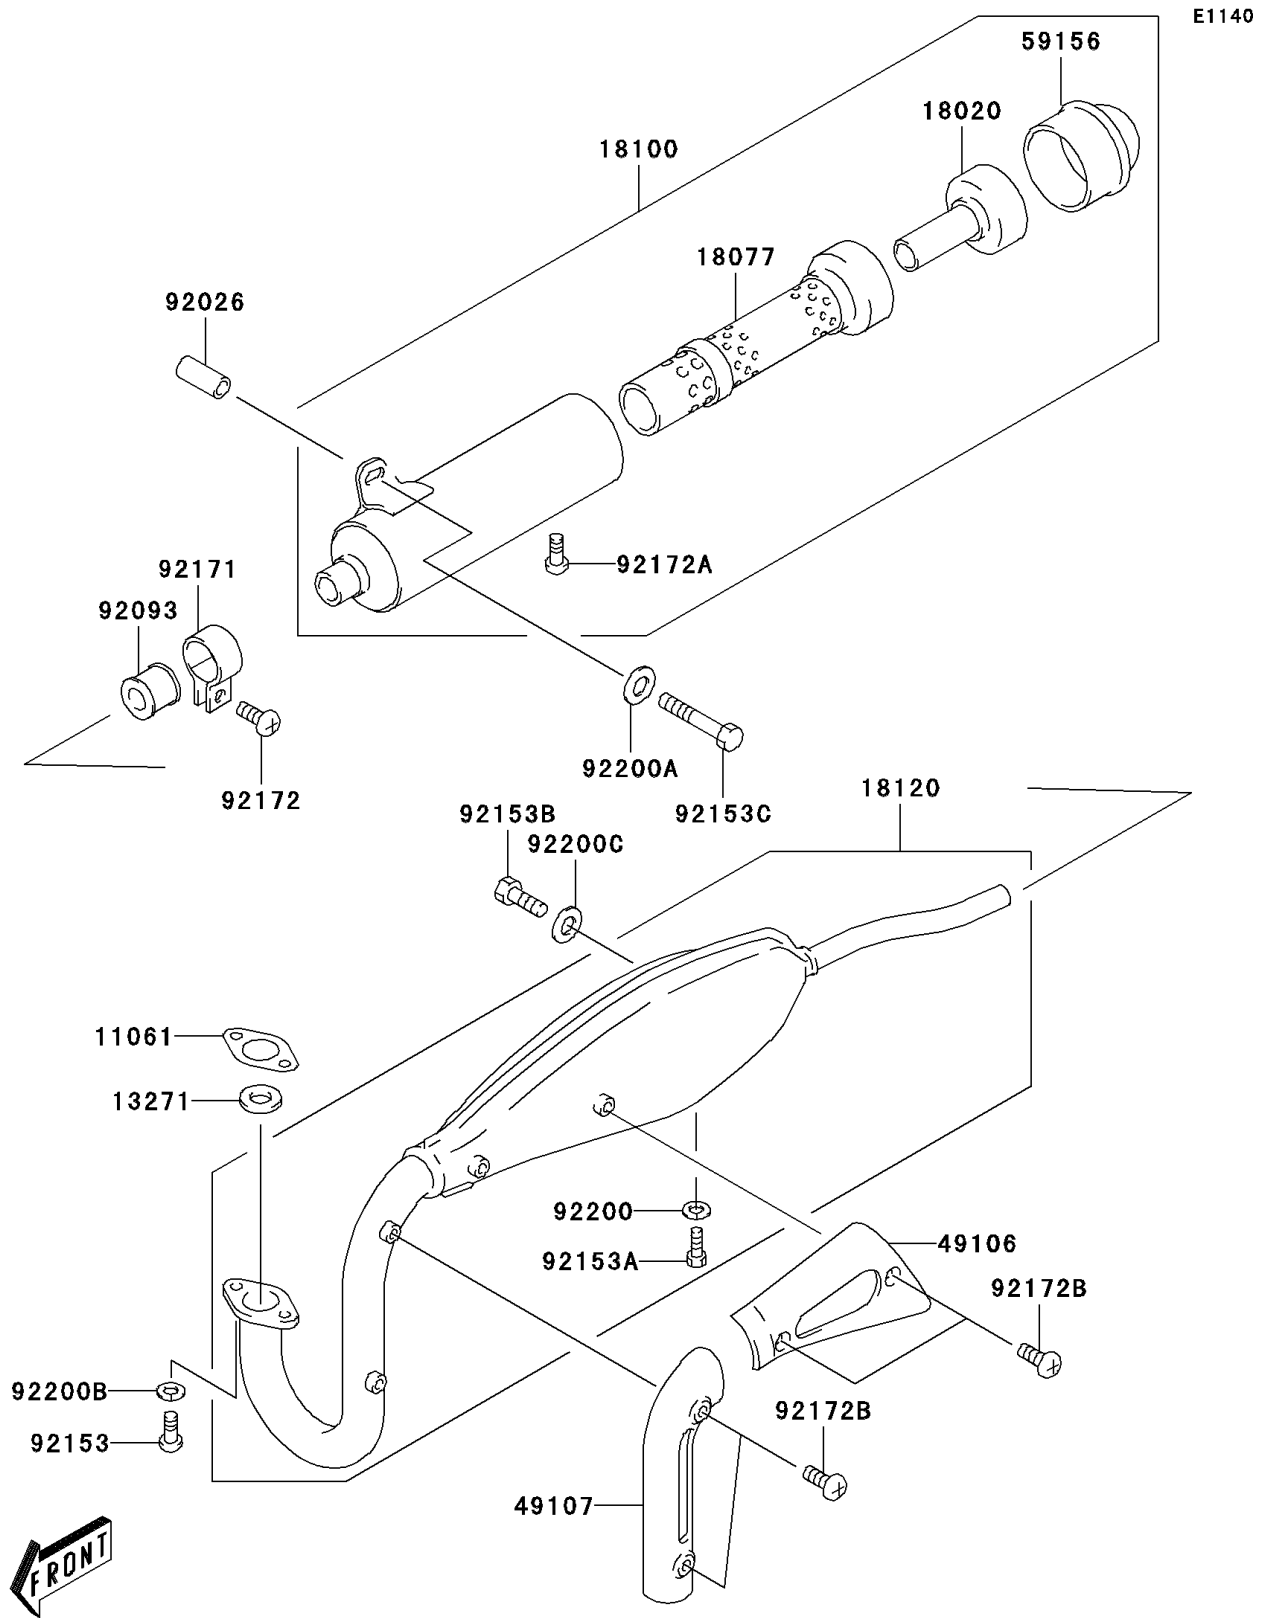

## 2003 KDX50 PARTS DIAGRAM

Muffler(s)

## 2003 KDX50 PARTS LIST

Muffler(s)

ITEM NAME	PART NUMBER	QUANTITY
GASKET,EXHAUST PIPE (Ref # 11061)	11061-S081	1
PLATE,EXHAUST PIPE (Ref # 13271)	13271-S027	1
BAFFLE (Ref # 18020)	18020-S002	1
ARRESTER-SPARK (Ref # 18077)	18077-S001	1
BODY-ASSY-MUFFLER (Ref # 18100)	18100-S003	1
CHAMBER-EXHAUST (Ref # 18120)	18120-S001	1
COVER-MUFFLER (Ref # 49106)	49106-S005	1
COVER-EXHAUST PIPE (Ref # 49107)	49107-S005	1
PIPE-TAIL (Ref # 59156)	59156-S002	1
SPACER (Ref # 92026)	92026-S108	1
SEAL,MUFFLER (Ref # 92093)	92093-S042	1
BOLT (Ref # 92153)	92153-S024	1
BOLT (Ref # 92153A)	92153-S125	1
BOLT (Ref # 92153B)	92153-S314	1
BOLT (Ref # 92153C)	92153-S315	1
CLAMP,CONNECTOR (Ref # 92171)	92171-S105	1
SCREW (Ref # 92172)	92172-S008	1
SCREW,STARTER (Ref # 92172A)	92172-S128	1
SCREW,5X6 (Ref # 92172B)	92172-S186	1
WASHER (Ref # 92200)	92200-S003	1
WASHER (Ref # 92200A)	92200-S028	1
WASHER,CHAIN ADJUSTER LOCK (Ref # 92200B)	92200-S102	1
WASHER (Ref # 92200C)	92200-S169	1