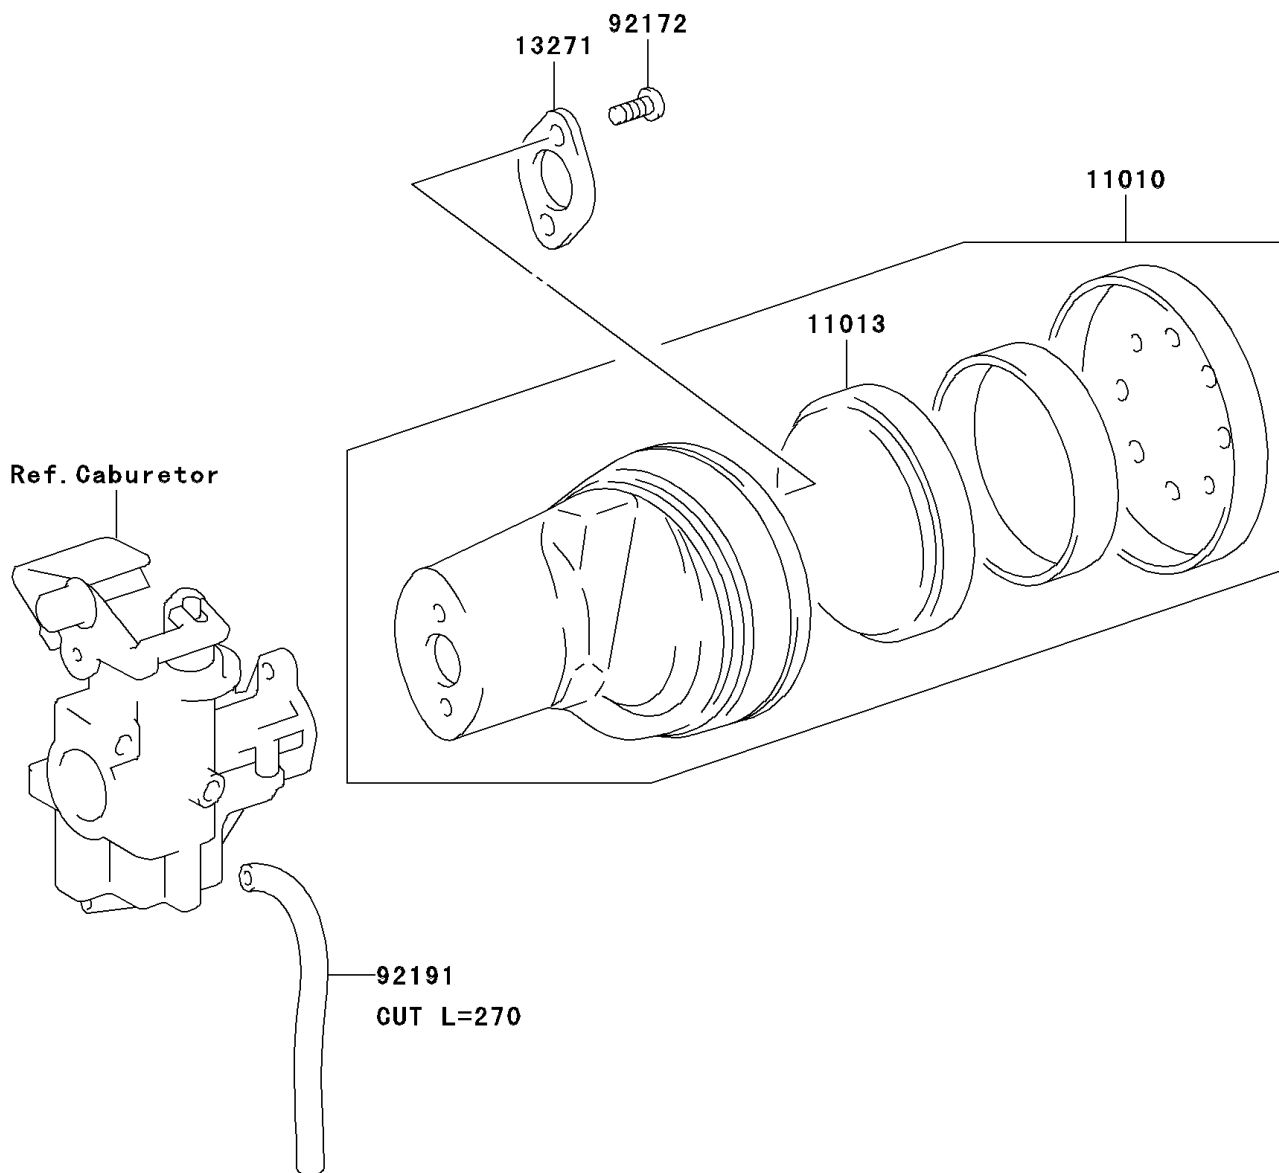

2004 KDX50 PARTS DIAGRAM

Air Cleaner

E1130

2004 KDX50 PARTS LIST

Air Cleaner

ITEM NAME	PART NUMBER	QUANTITY
FILTER-ASSY-AIR (Ref # 11010)	11010-S004	1
ELEMENT-AIR FILTER (Ref # 11013)	11013-S005	1
PLATE,AIR CLEANER (Ref # 13271)	13271-S026	1
SCREW,AIR CLEANER (Ref # 92172)	92172-S127	1
TUBE (Ref # 92191)	92191-S041	1