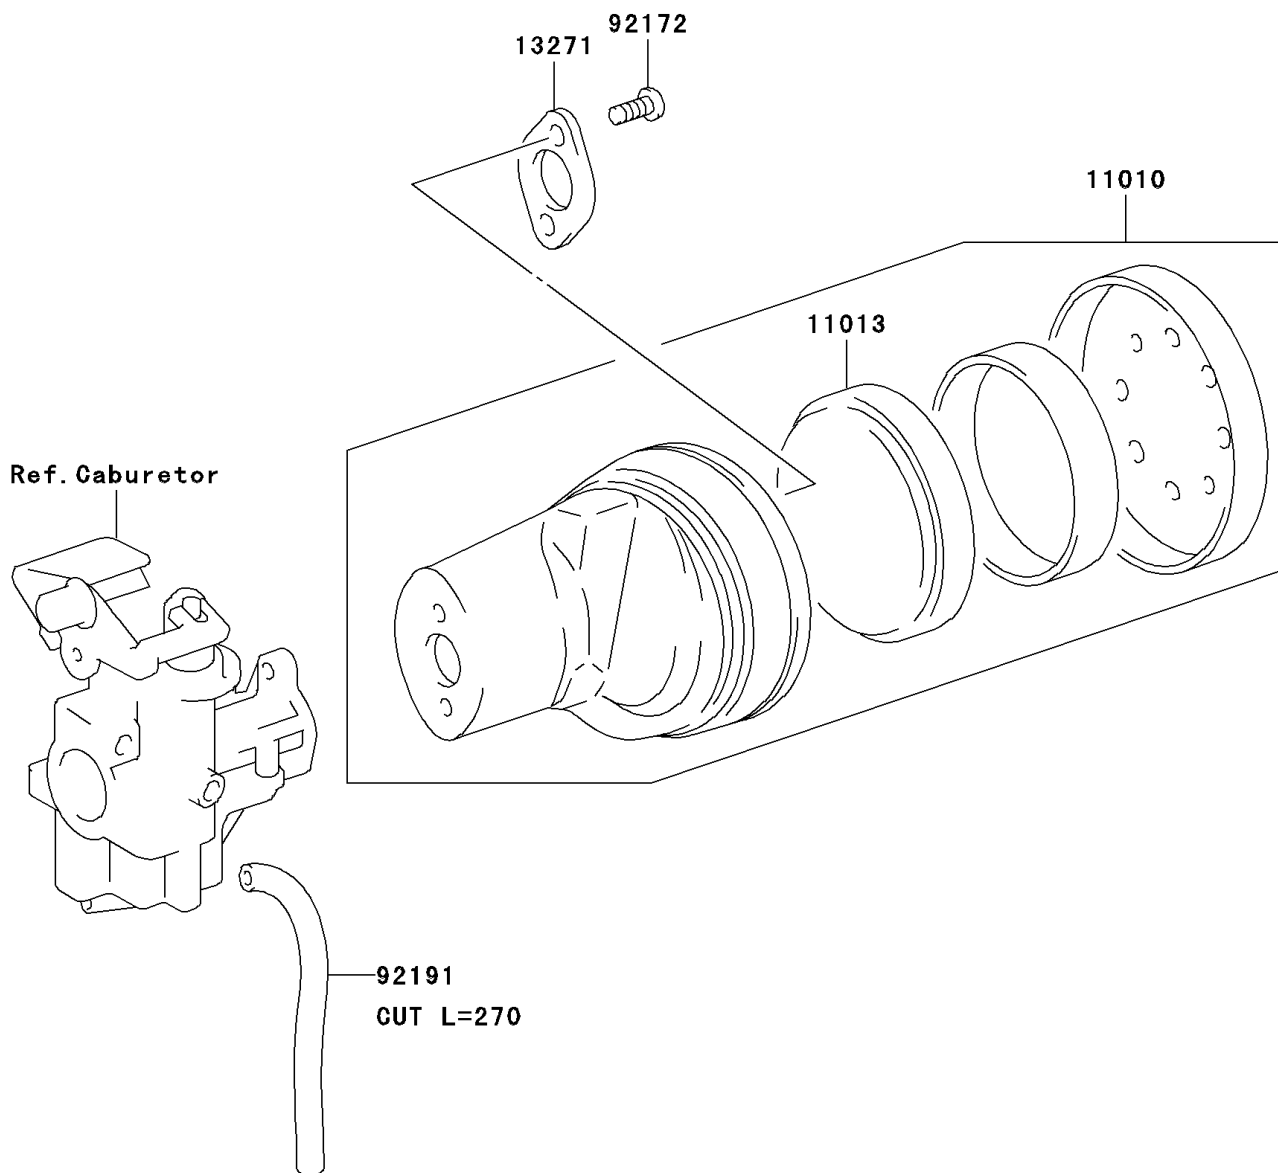

## 2003 KDX50 PARTS DIAGRAM

Air Cleaner

E1130

## 2003 KDX50 PARTS LIST

Air Cleaner

ITEM NAME	PART NUMBER	QUANTITY
FILTER-ASSY-AIR (Ref # 11010)	11010-S004	1
ELEMENT-AIR FILTER (Ref # 11013)	11013-S005	1
PLATE,AIR CLEANER (Ref # 13271)	13271-S026	1
SCREW,AIR CLEANER (Ref # 92172)	92172-S127	1
TUBE (Ref # 92191)	92191-S041	1