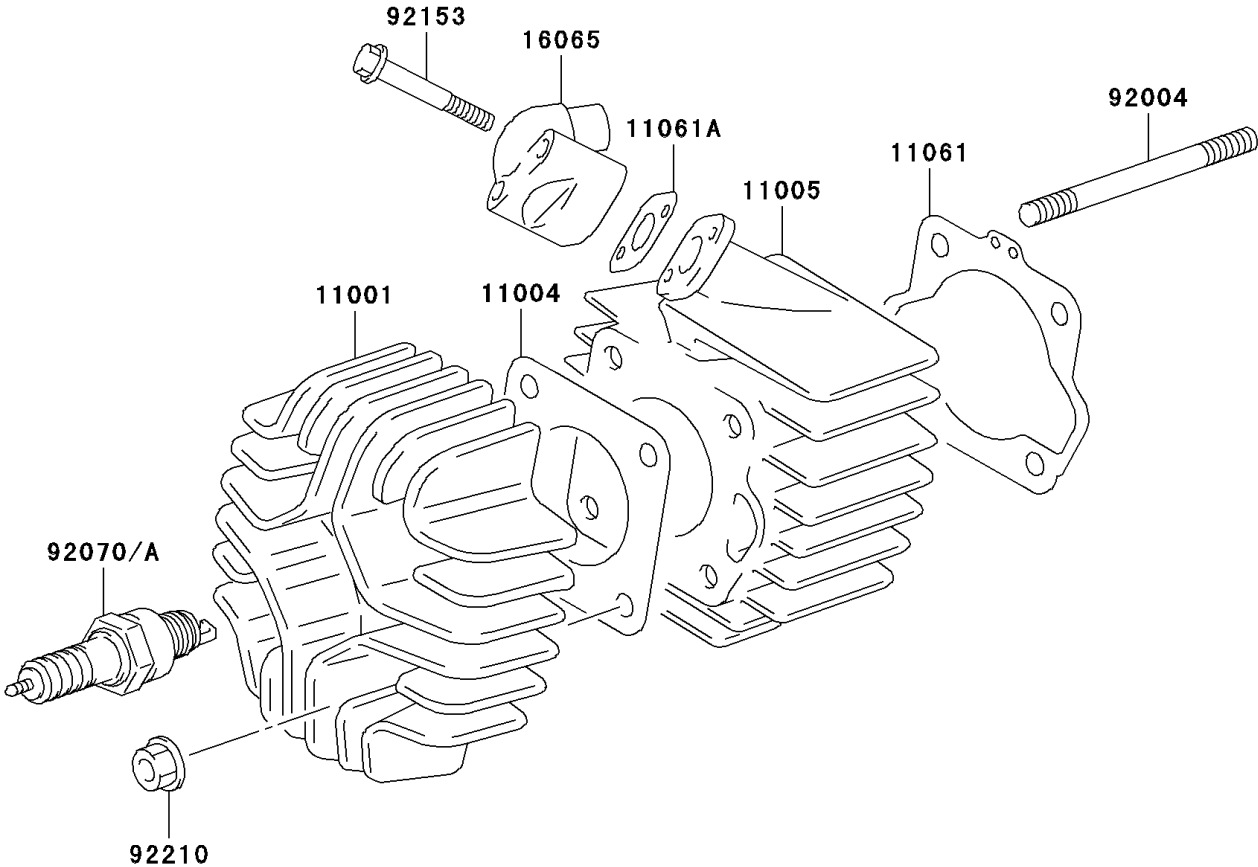

2004 KDX50 PARTS DIAGRAM

Cylinder Head/Cylinder

E1110

2004 KDX50 PARTS LIST

Cylinder Head/Cylinder

ITEM NAME	PART NUMBER	QUANTITY
HEAD-CYLINDER (Ref # 11001)	11001-S001	1
GASKET-HEAD (Ref # 11004)	11004-S004	1
CYLINDER-ENGINE (Ref # 11005)	11005-S008	1
GASKET,CYLINDER (Ref # 11061)	11061-S041	1
GASKET,INTAKE PIPE (Ref # 11061A)	11061-S042	1
HOLDER-CARBURETOR (Ref # 16065)	16065-S008	1
STUD,L=90 (Ref # 92004)	92004-S006	1
PLUG-SPARK,BPR4HS(NGK) (Ref # 92070)	92070-S022	1
PLUG-SPARK,W14FPR-UL(ND) (Ref # 92070A)	92070-S023	1
BOLT,INTAKE PIPE (Ref # 92153)	92153-S189	1
NUT (Ref # 92210)	92210-S004	1