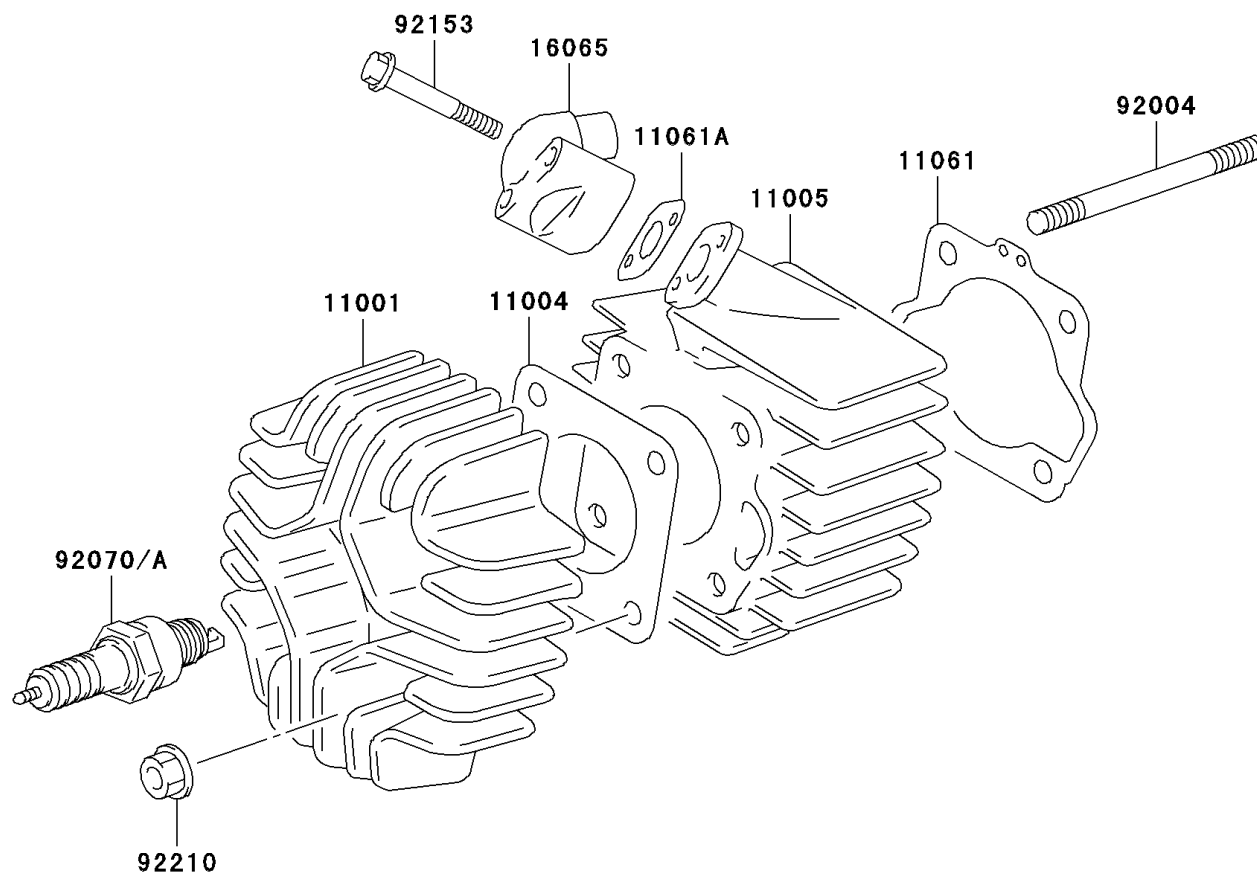

## 2003 KDX50 PARTS DIAGRAM

Cylinder Head/Cylinder

E1110

## 2003 KDX50 PARTS LIST

Cylinder Head/Cylinder

ITEM NAME	PART NUMBER	QUANTITY
HEAD-CYLINDER (Ref # 11001)	11001-S001	1
GASKET-HEAD (Ref # 11004)	11004-S004	1
CYLINDER-ENGINE (Ref # 11005)	11005-S008	1
GASKET,CYLINDER (Ref # 11061)	11061-S041	1
GASKET,INTAKE PIPE (Ref # 11061A)	11061-S042	1
HOLDER-CARBURETOR (Ref # 16065)	16065-S008	1
STUD,L=90 (Ref # 92004)	92004-S006	1
PLUG-SPARK,BPR4HS(NGK) (Ref # 92070)	92070-S022	1
PLUG-SPARK,W14FPR-UL(ND) (Ref # 92070A)	92070-S023	1
BOLT,INTAKE PIPE (Ref # 92153)	92153-S189	1
NUT (Ref # 92210)	92210-S004	1