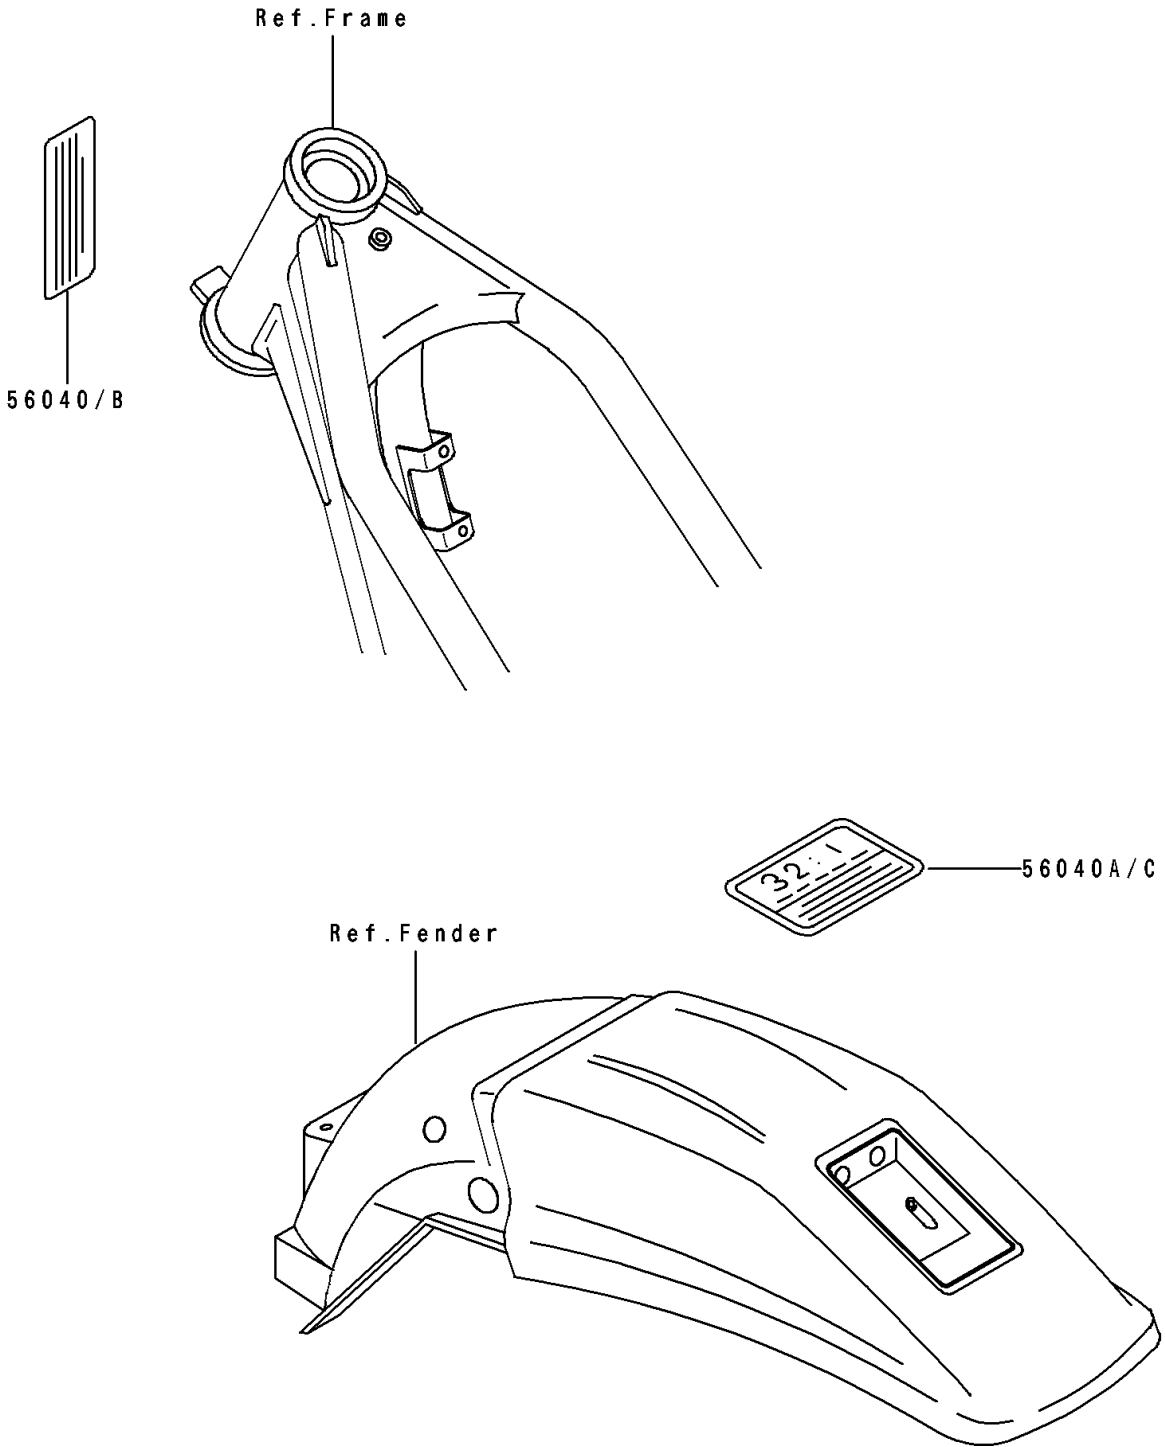

1994 KDX250 PARTS DIAGRAM

Labels

F 2 8 6 0

1994 KDX250 PARTS LIST

Labels

ITEM NAME	PART NUMBER	QUANTITY
LABEL-WARNING,OFF-ROAD VEHICLE (Ref # 56040)	56040-1018	1
LABEL-WARNING,GASOLINE/OIL (Ref # 56040A)	56040-1129	1
LABEL-WARNING,OFF-ROAD VEHICLE (Ref # 56040B)	56040-1304	1
LABEL-WARNING,GASOLINE/OIL (Ref # 56040C)	56040-1306	1