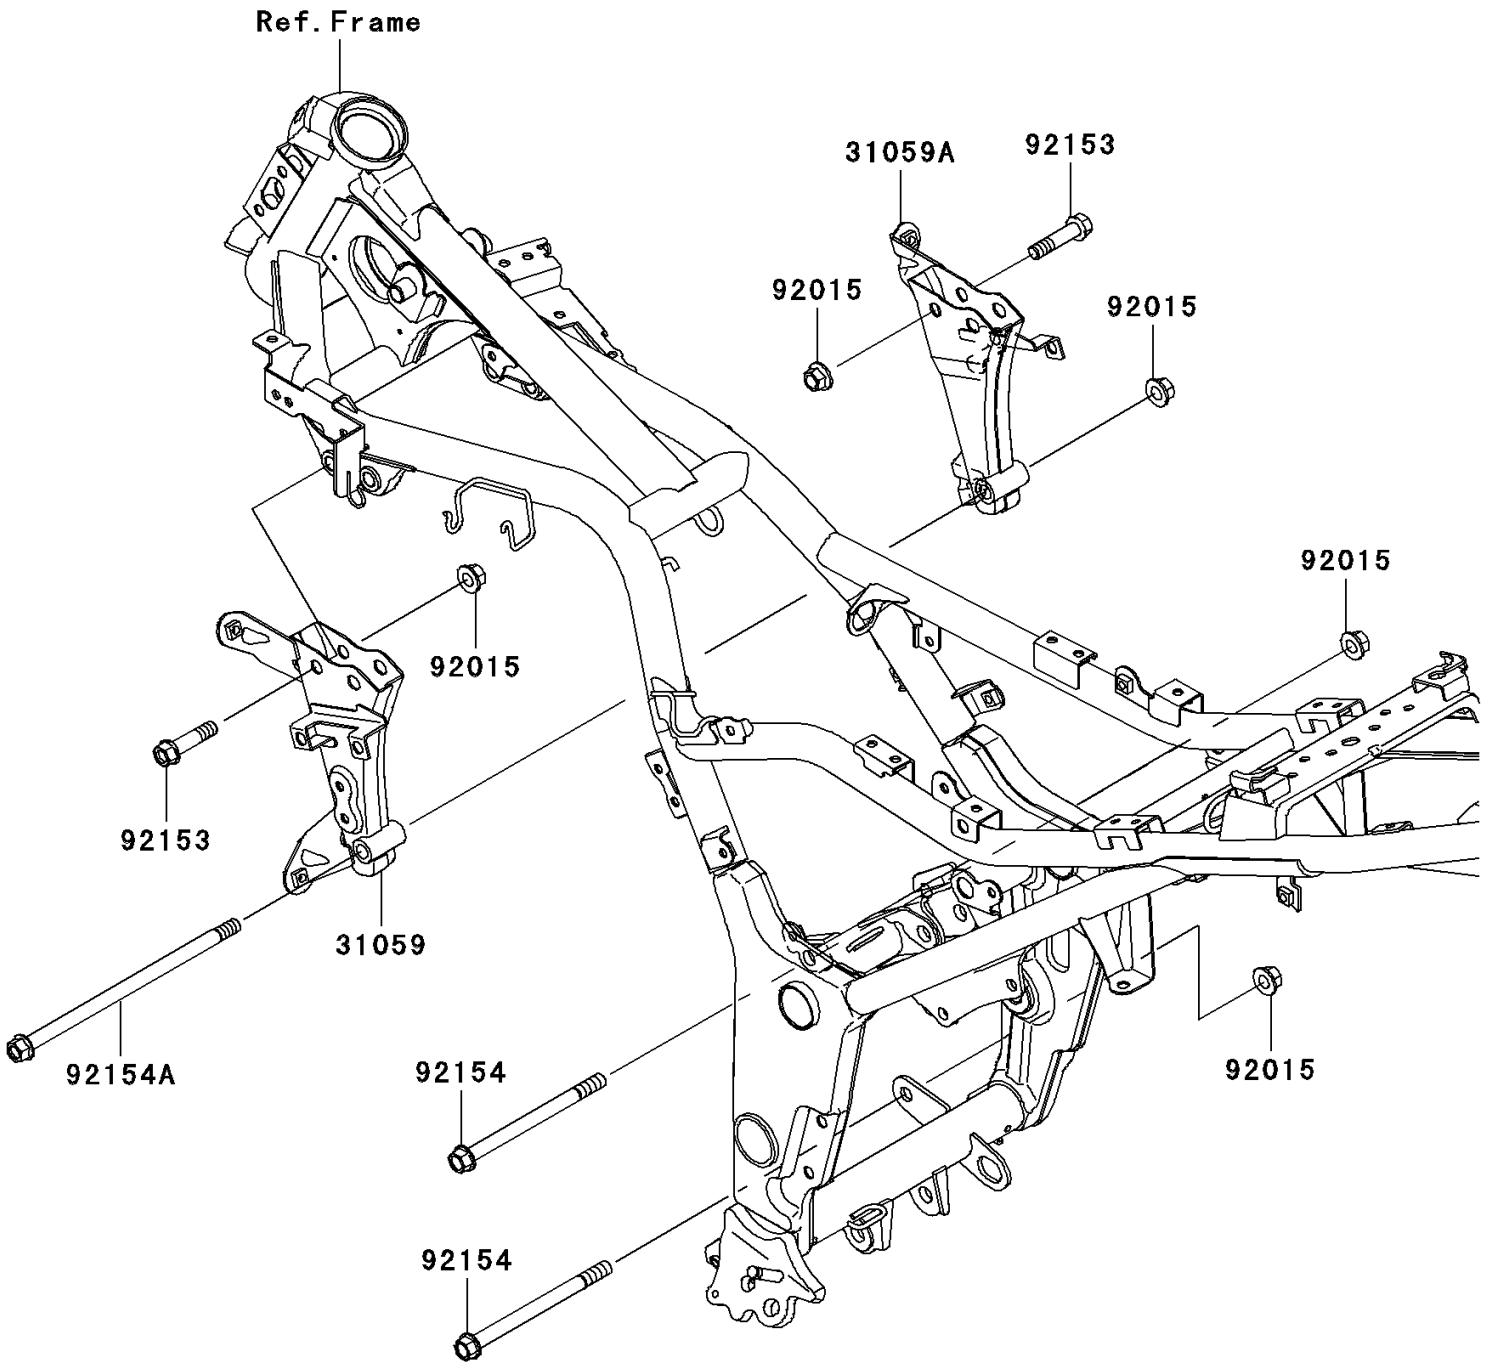

2009 Ninja® 250R PARTS DIAGRAM

Engine Mount

F2122

2009 Ninja® 250R PARTS LIST

Engine Mount

ITEM NAME	PART NUMBER	QUANTITY
BRACKET-COMP-ENGINE,LH (Ref # 31059)	31059-0001	1
BRACKET-COMP-ENGINE,RH (Ref # 31059A)	31059-0002	1
NUT,FLANGED,10MM (Ref # 92015)	92015-1415	7
BOLT,FLANGED,10X42 (Ref # 92153)	92153-1957	4
BOLT,FLANGED,10X135 (Ref # 92154)	92154-0035	2
BOLT,FLANGED,10X210 (Ref # 92154A)	92154-0036	1