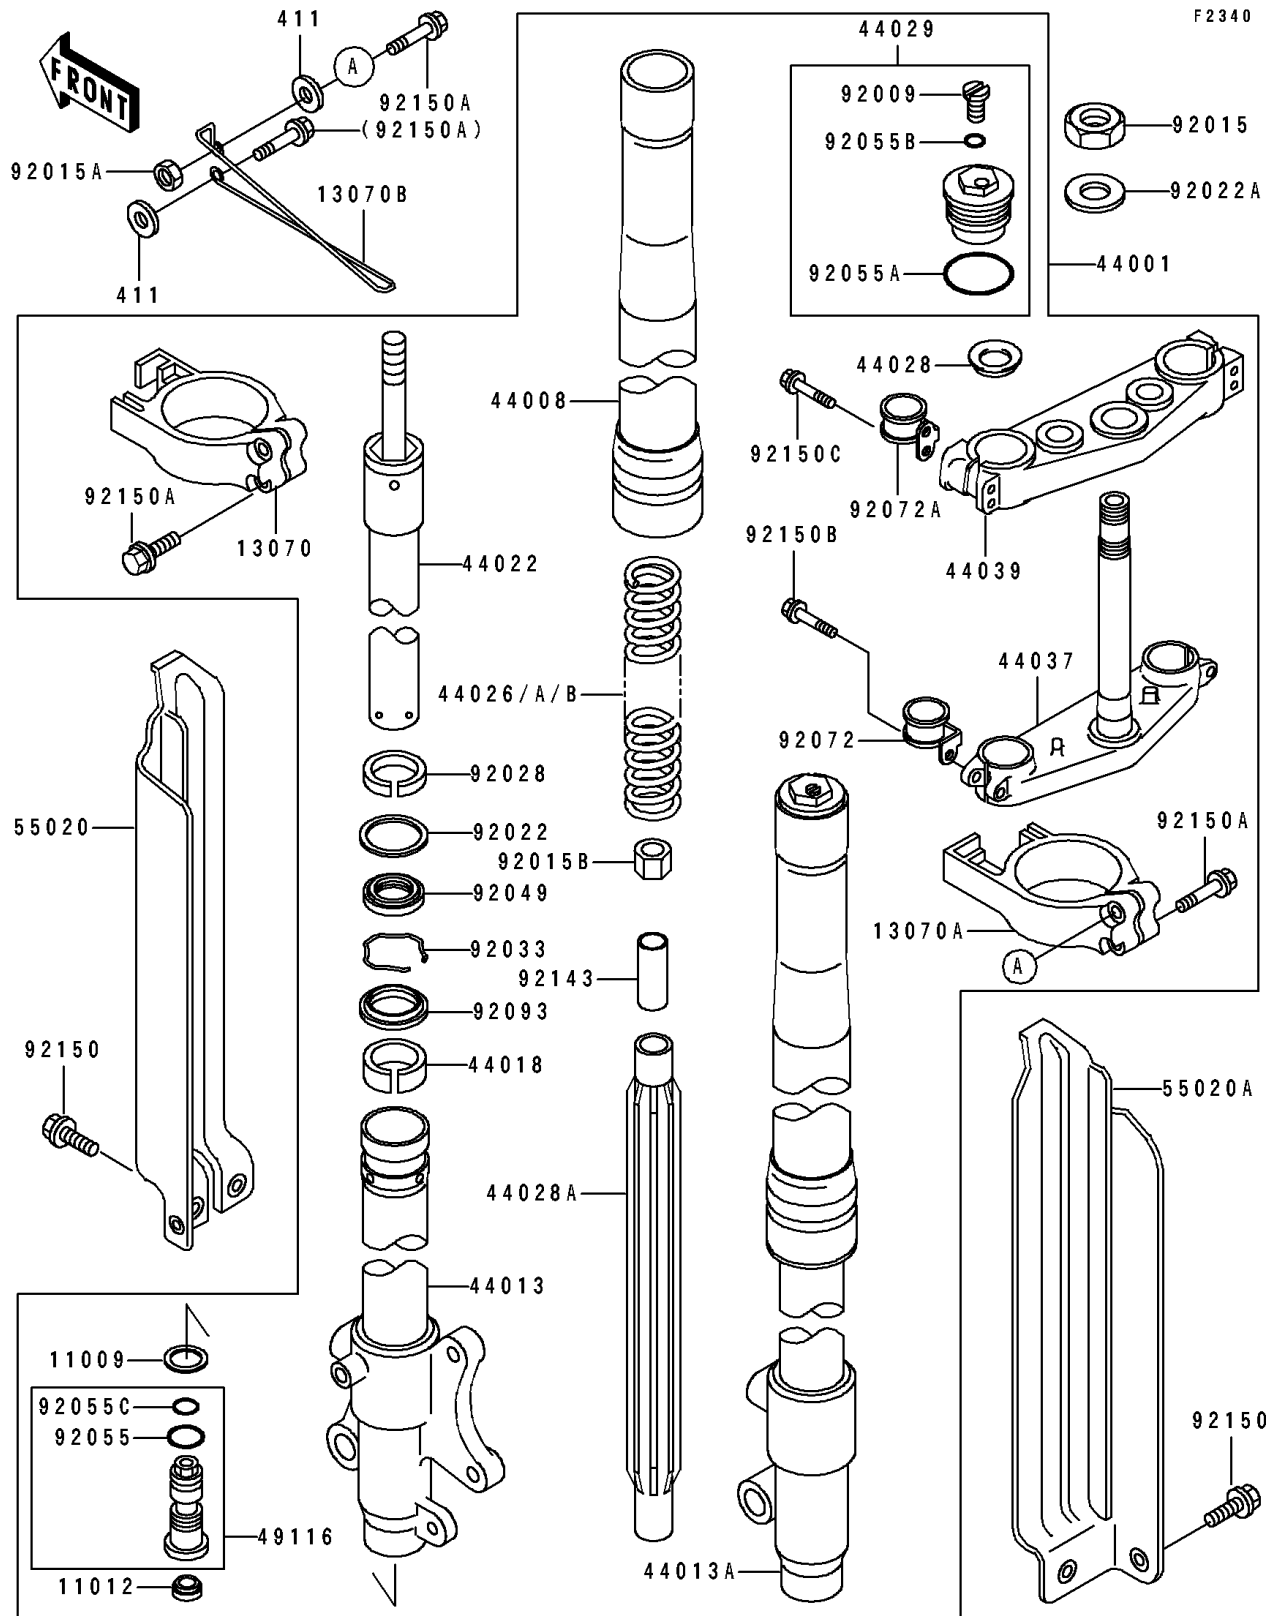

1991 KDX250 PARTS DIAGRAM

Front Fork(KDX250-D1)