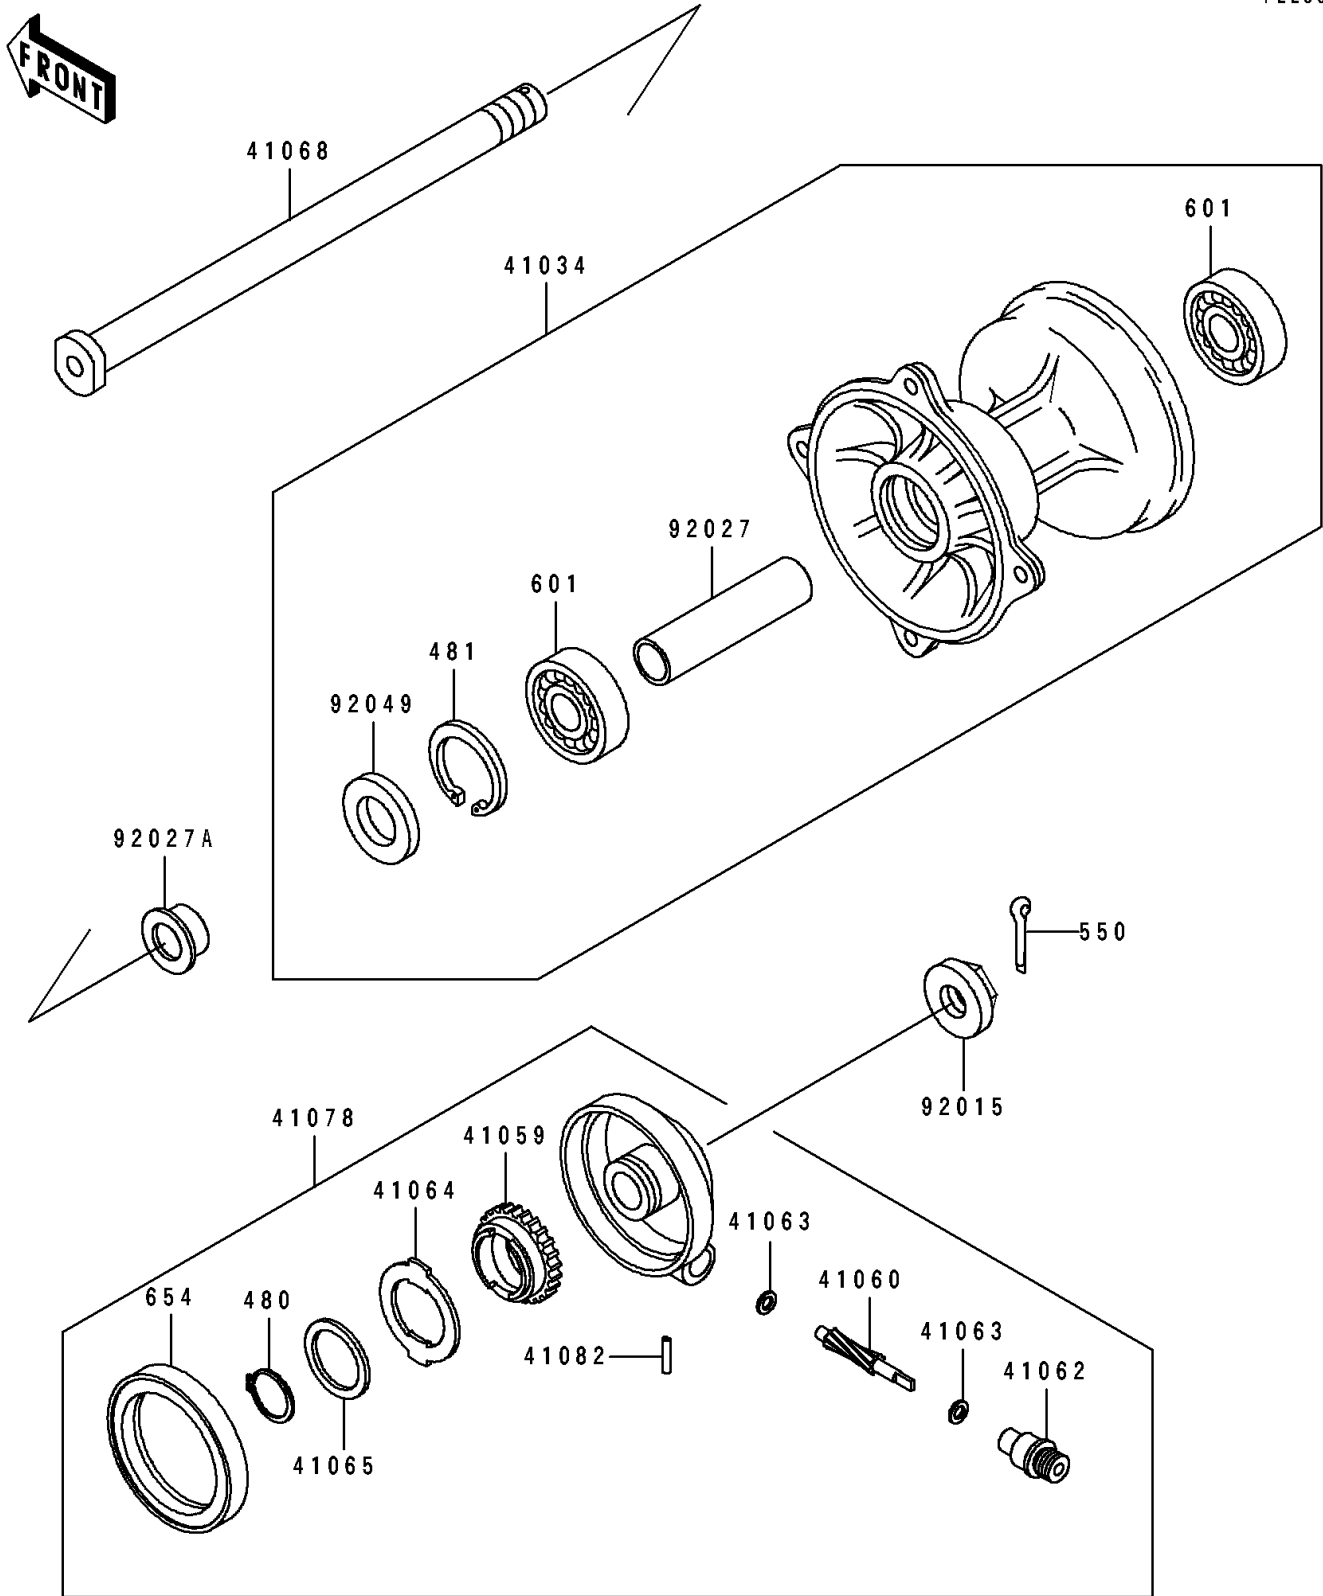

1991 KDX250 PARTS DIAGRAM

Front Hub(KDX250-D1)

F2230

1991 KDX250 PARTS LIST

Front Hub(KDX250-D1)

ITEM NAME	PART NUMBER	QUANTITY
DRUM-ASSY,FRONT BRAKE (Ref # 41034)	41034-1217	1
GEAR-METER SCREW (Ref # 41059)	41059-027	1
GEAR-METER SCREW,8T (Ref # 41060)	41060-015	1
BUSHING,SPEEDOMETER CABLE (Ref # 41062)	41062-005	1
WASHER,5.1X9X0.4 (Ref # 41063)	41063-001	2
RECEIVER-SPEEDOMETER (Ref # 41064)	41064-015	1
WASHER,24.5X32X0.8 (Ref # 41065)	41065-005	1
AXLE,FR (Ref # 41068)	41068-1304	1
CASE-ASSY-METER GEAR (Ref # 41078)	41078-011	1
PIN,SPRING (Ref # 41082)	41082-001	1
NUT,FLANGED,14MM (Ref # 92015)	92015-1401	1
COLLAR,15.2X22.2X75 (Ref # 92027)	92027-1958	1
COLLAR,L=12 (Ref # 92027A)	92027-1959	1
SEAL-OIL,MH20354.5 (Ref # 92049)	92049-1176	1
CIRCLIP-TYPE-C,24MM (Ref # 480)	480J2400	1
CIRCLIP-TYPE-C,35MM (Ref # 481)	481J3500	1
PIN-COTTER,3.0X25 (Ref # 550)	550D3025	1
BEARING-BALL,#6202UG (Ref # 601)	601B6202UG	2
OIL SEAL,#50659 (Ref # 654)	654A506509	1