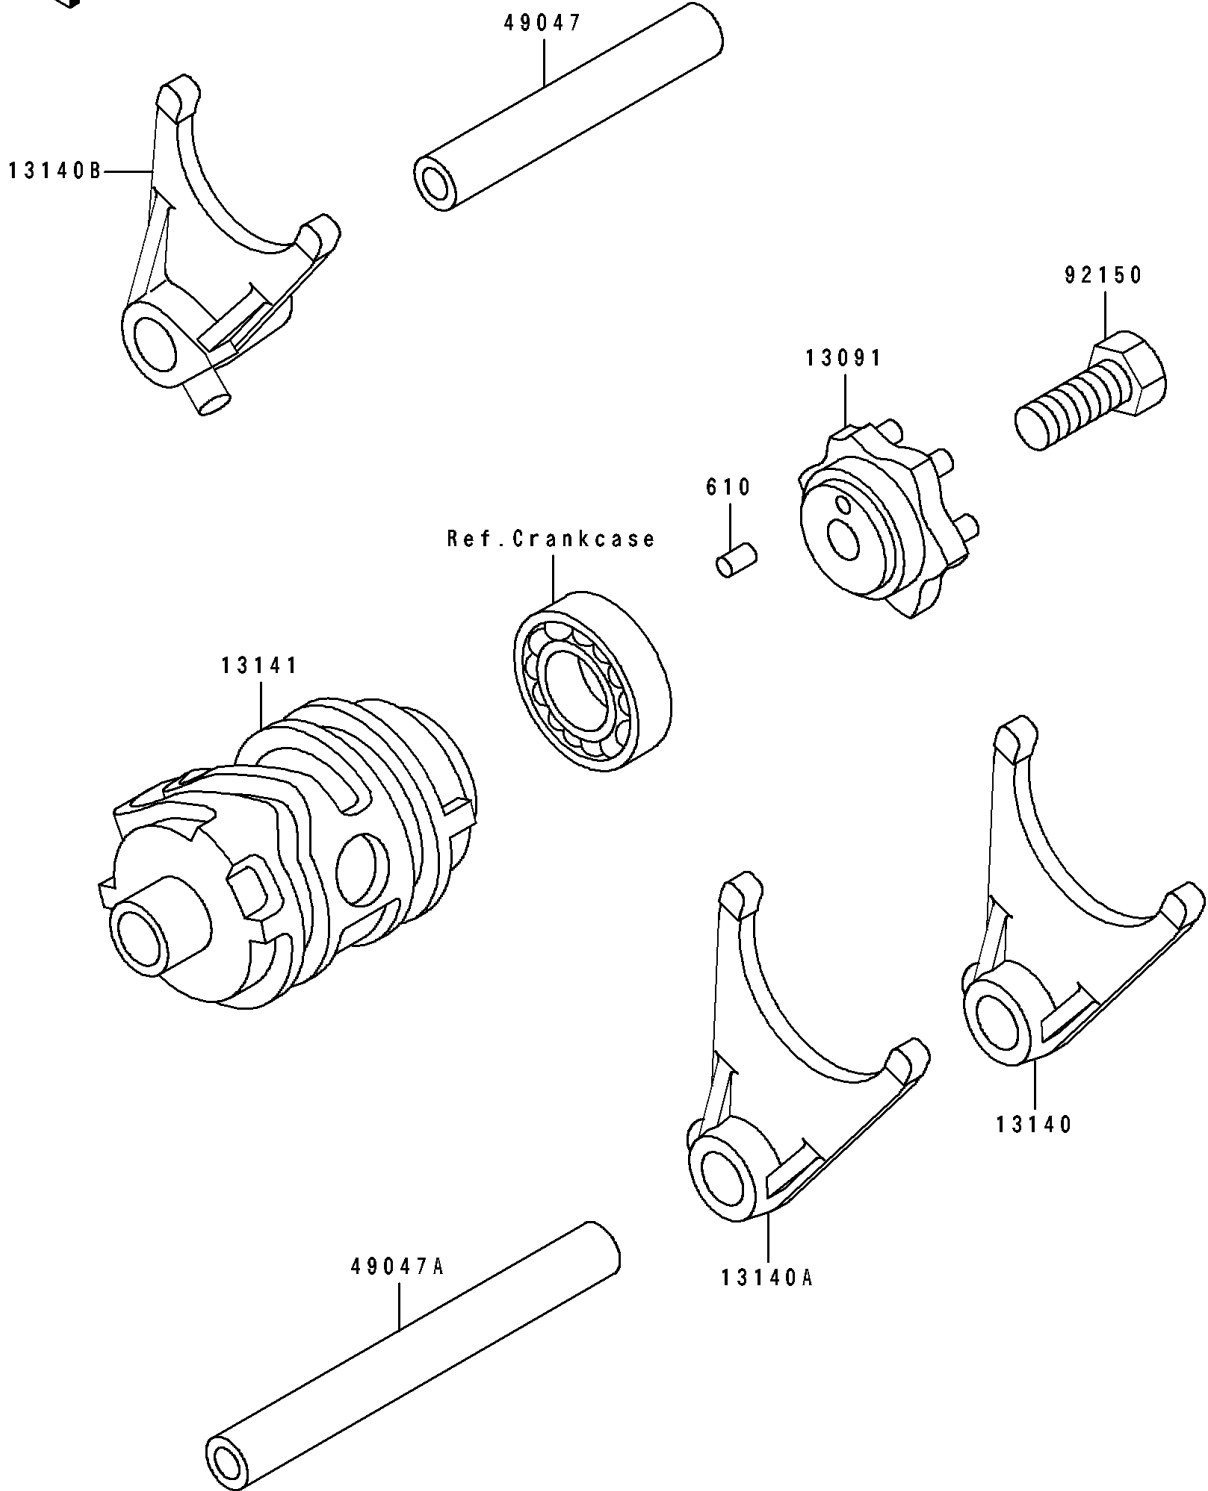

# 1993 KDX250 PARTS DIAGRAM

## Gear Change Drum/Shift Forks

E1362

# 1993 KDX250 PARTS LIST

## Gear Change Drum/Shift Forks

ITEM NAME	PART NUMBER	QUANTITY
HOLDER,CHANGE DRUM (Ref # 13091)	13091-1364	1
FORK-SHIFT,LOW (Ref # 13140)	13140-1071	1
FORK-SHIFT,2ND&3RD (Ref # 13140A)	13140-1072	1
FORK-SHIFT,4TH&TOP (Ref # 13140B)	13140-1073	1
DRUM-CHANGE (Ref # 13141)	13141-1174	1
ROD-SHIFT,5.9X10X64.5 (Ref # 49047)	49047-1063	1
ROD-SHIFT,5.9X10X90 (Ref # 49047A)	49047-1080	1
BOLT,8X25 (Ref # 92150)	92150-1534	1
ROLLER,4X8 (Ref # 610)	610A0408	1