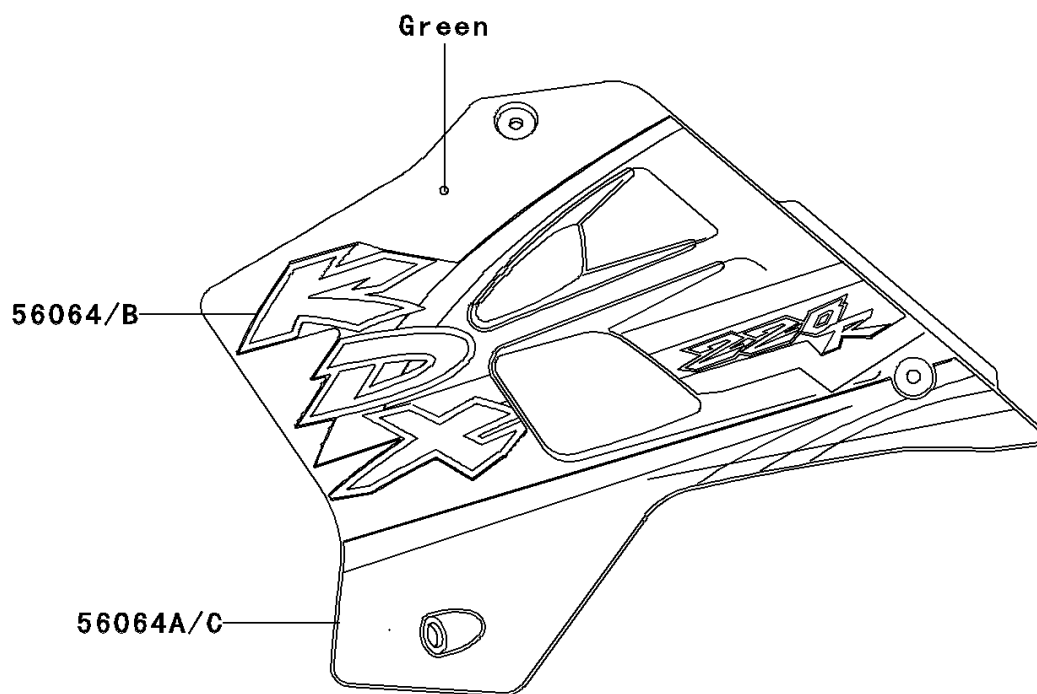

2002 KDX220R PARTS DIAGRAM

Decals

F2861

2002 KDX220R PARTS LIST

Decals

ITEM NAME	PART NUMBER	QUANTITY
PATTERN,HEAD LAMP COVER (Ref # 56062)	56062-1521	1
PATTERN,SHROUD,UPP,LH (Ref # 56064)	56064-1980	1
PATTERN,SHROUD,LWR,LH (Ref # 56064A)	56064-1981	1
PATTERN,SHROUD,UPP,RH (Ref # 56064B)	56064-1982	1
PATTERN,SHROUD,LWR,RH (Ref # 56064C)	56064-1983	1