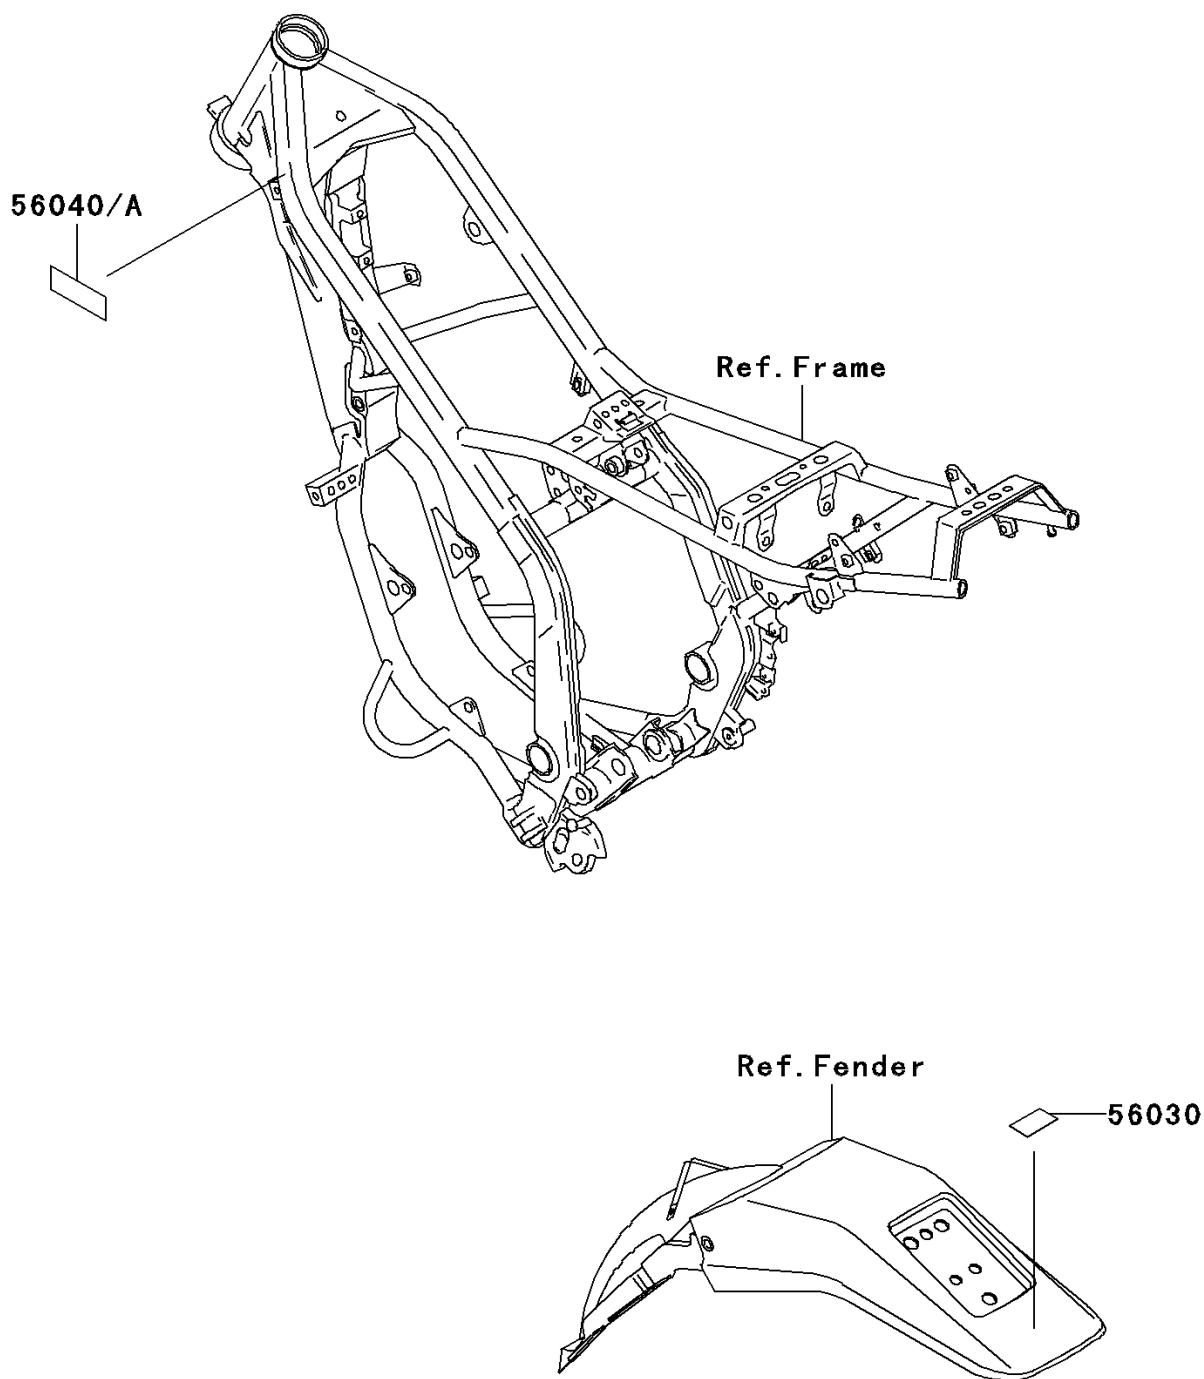

## 2002 KDX220R PARTS DIAGRAM

Labels

F2860

## 2002 KDX220R PARTS LIST

Labels

ITEM NAME	PART NUMBER	QUANTITY
LABEL,32:1 (Ref # 56030)	56030-1230	1
LABEL-WARNING,OFF-ROAD VEHICLE (Ref # 56040)	56040-1018	1
LABEL-WARNING,OFF-ROAD VEHICLE (Ref # 56040A)	56040-1304	1