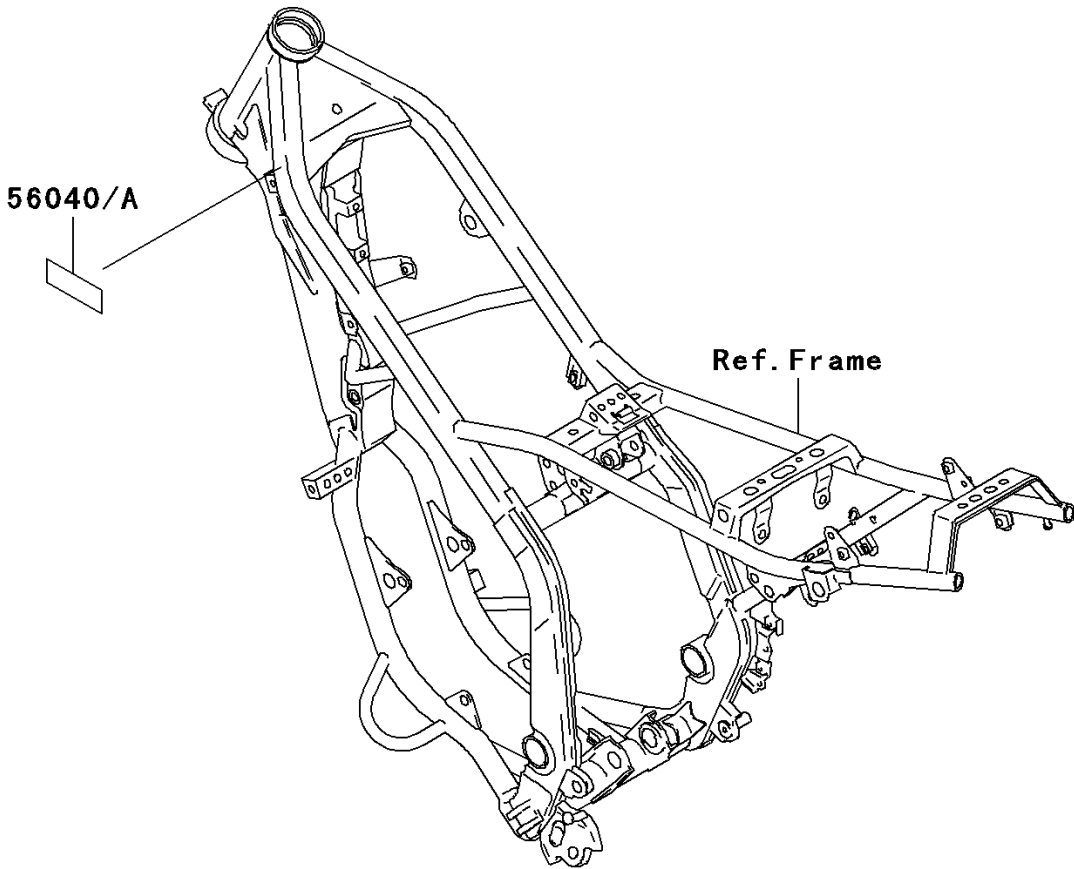

2002 KDX220R PARTS DIAGRAM

Labels

F2860

2002 KDX220R PARTS LIST

Labels

ITEM NAME	PART NUMBER	QUANTITY
LABEL,32:1 (Ref # 56030)	56030-1230	1
LABEL-WARNING,OFF-ROAD VEHICLE (Ref # 56040)	56040-1018	1
LABEL-WARNING,OFF-ROAD VEHICLE (Ref # 56040A)	56040-1304	1