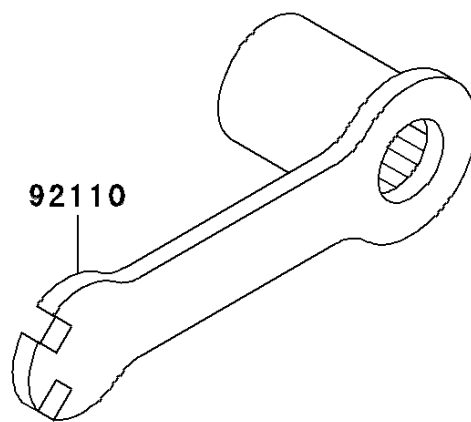

2002 KDX220R PARTS DIAGRAM

Owner's Tools

F2810

2002 KDX220R PARTS LIST

Owner's Tools

ITEM NAME	PART NUMBER	QUANTITY
GASKET-LIQUID,TUBE,100G,SILVER (Ref # 92104)	92104-002	1
TOOL-WRENCH,BOX,21MM&SPOKE (Ref # 92110)	92110-1142	1