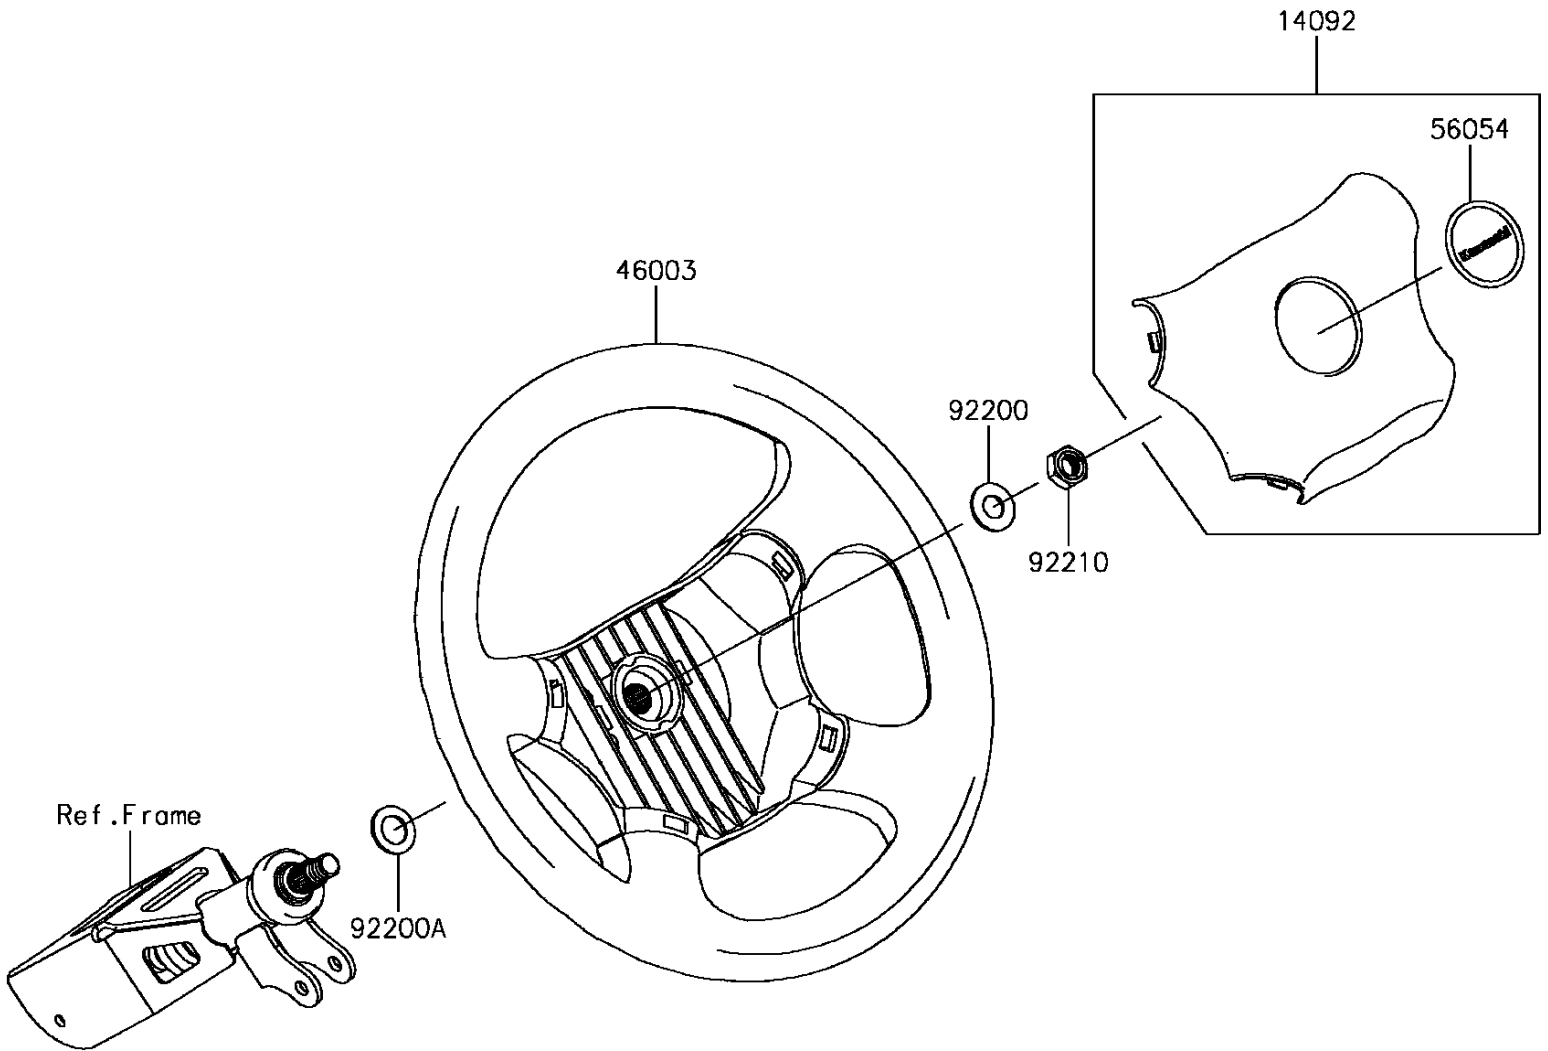

2017 MULE PRO-FX™ PARTS DIAGRAM

Steering Wheel

F2311

2017 MULE PRO-FX™ PARTS LIST

Steering Wheel

ITEM NAME	PART NUMBER	QUANTITY
-----------	-------------	----------