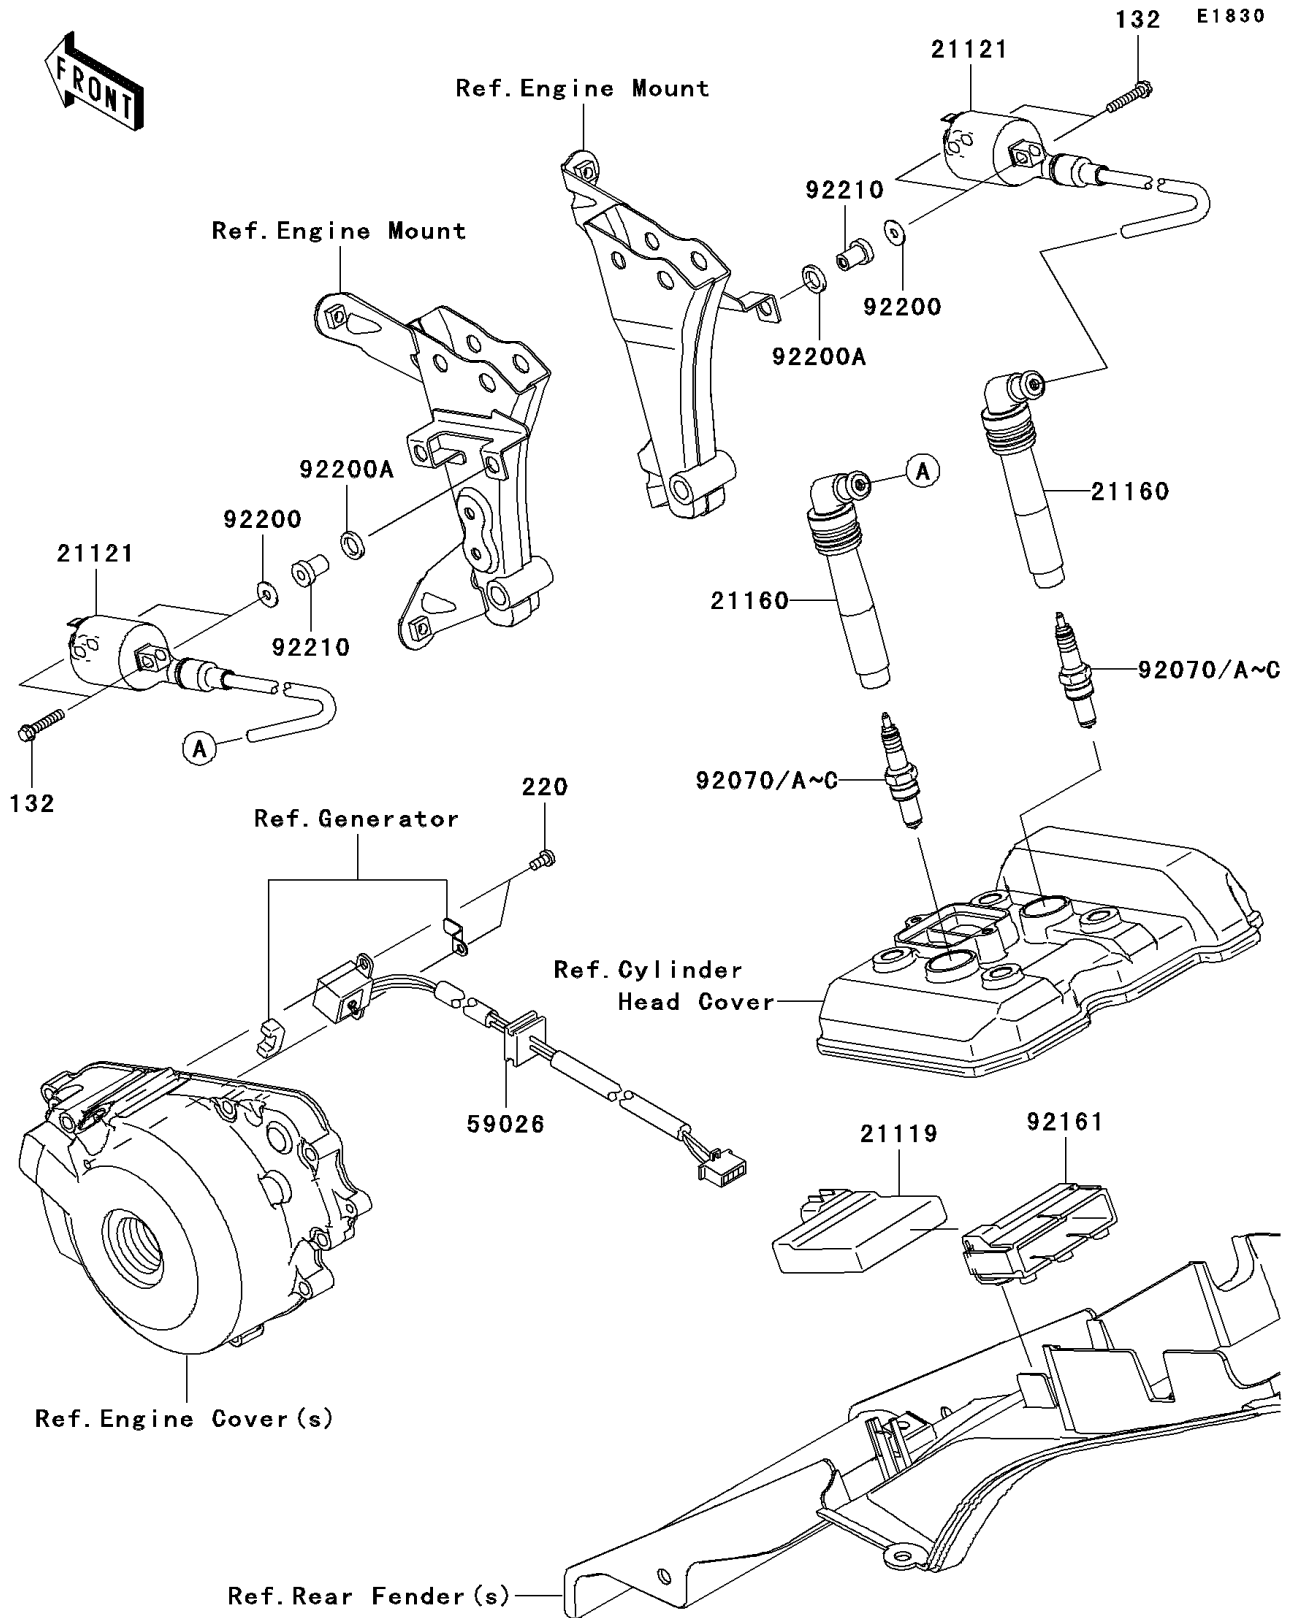

2009 Ninja® 250R PARTS DIAGRAM

Ignition System

2009 Ninja® 250R PARTS LIST

Ignition System

ITEM NAME	PART NUMBER	QUANTITY
BOLT-FLANGED-SMALL,5X25 (Ref # 132)	132BA0525	4
SCREW-PAN-CROSS,5X10 (Ref # 220)	220AA0510	2
IGNITER (Ref # 21119)	21119-0096	1
COIL-IGNITION (Ref # 21121)	21121-0042	2
CAP-ASSY-PLUG (Ref # 21160)	21160-0013	2
COIL-PULSING (Ref # 59026)	59026-0027	1
PLUG-SPARK,CR8E(NGK) (Ref # 92070)	92070-0031	2
PLUG-SPARK,U24ESR-N(ND) (Ref # 92070A)		2
PLUG-SPARK,CR7E(NGK) (Ref # 92070B)	92070-1209	AR
PLUG-SPARK,U22ESR-N(ND) (Ref # 92070C)		AR
DAMPER (Ref # 92161)	92161-1275	1
WASHER,5.2X15X1.0 (Ref # 92200)	92200-0456	4
WASHER,10.5X16X2.3 (Ref # 92200A)	92200-0457	4
NUT,5MM (Ref # 92210)	92210-0001	4