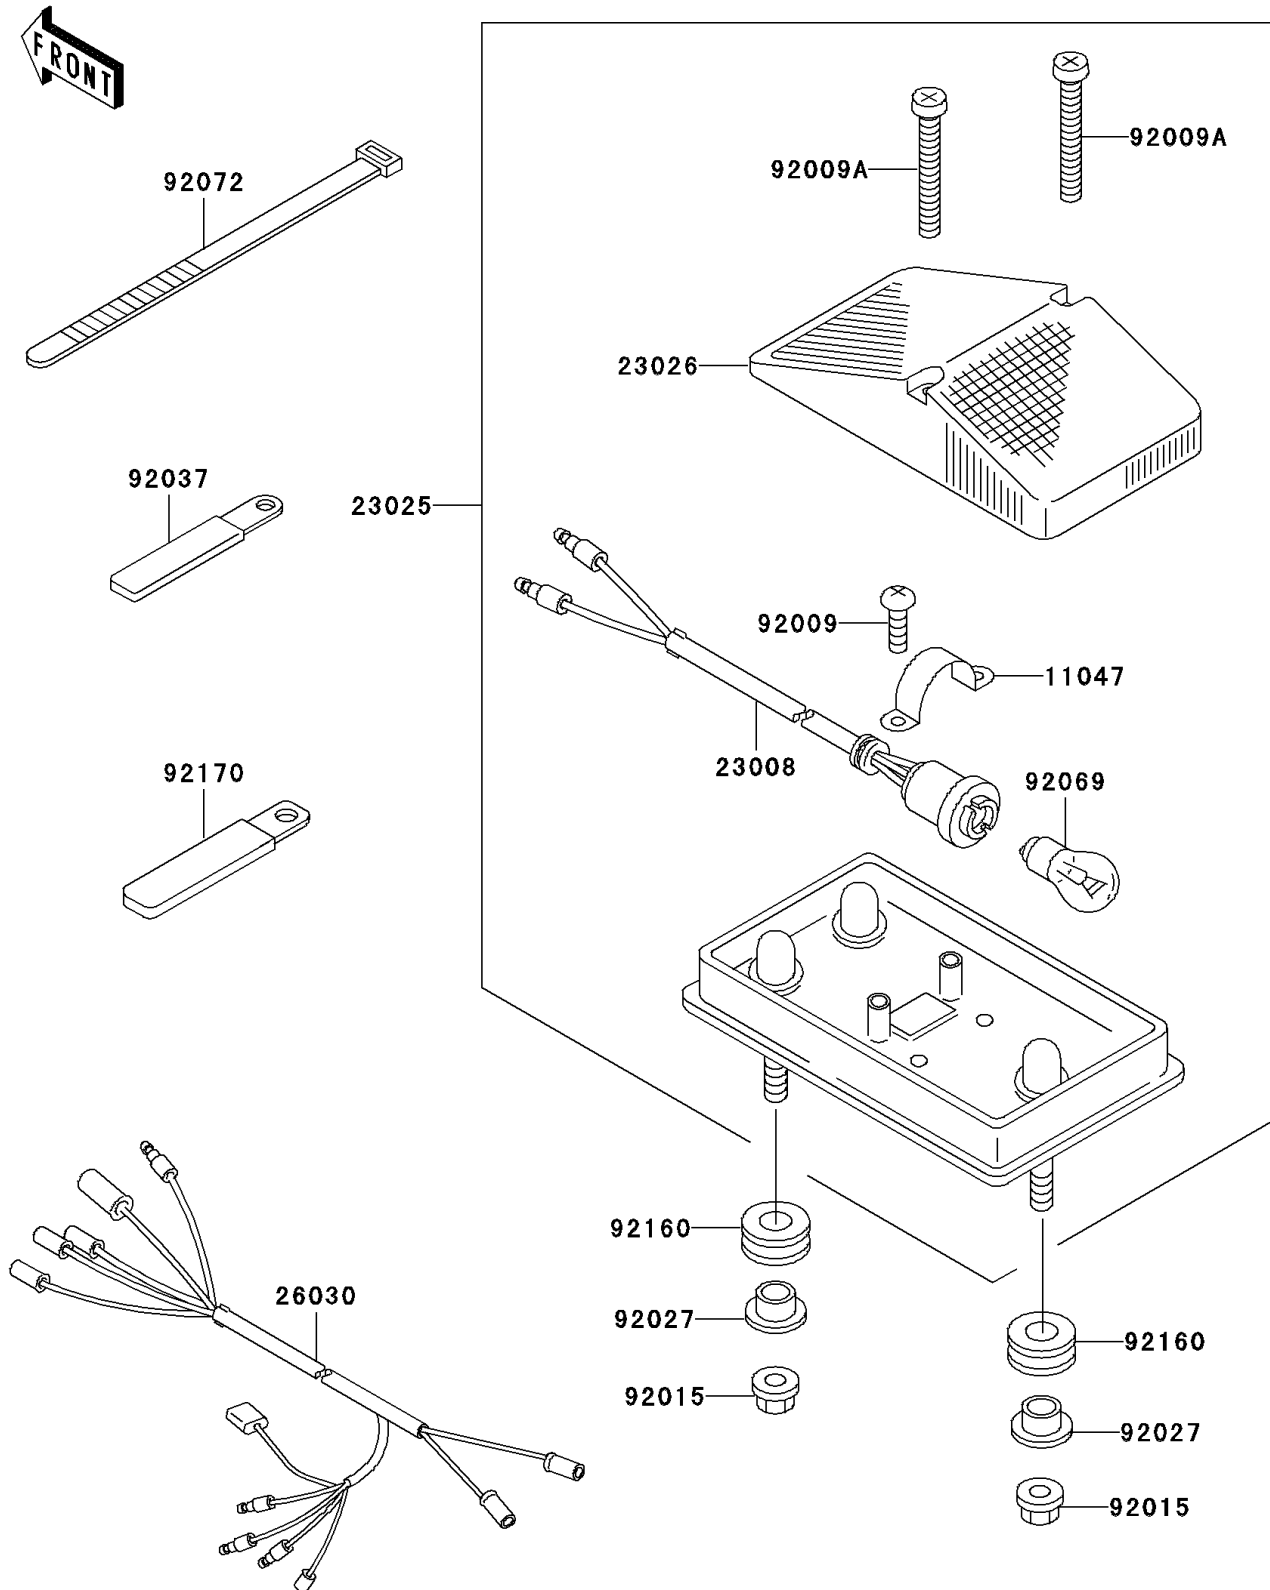

## 2002 KDX220R PARTS DIAGRAM

Taillight(s)

F2720

## 2002 KDX220R PARTS LIST

Taillight(s)

ITEM NAME	PART NUMBER	QUANTITY
BRACKET, TAIL LAMP (Ref # 11047)	11047-1238	1
SOCKET-ASSY, TAIL LAMP (Ref # 23008)	23008-1462	1
LAMP-TAIL (Ref # 23025)	23025-1215	1
LENS, TAIL LAMP (Ref # 23026)	23026-1131	1
HARNESS, MAIN (Ref # 26030)	26030-1279	1
SCREW, TAPPING, 4X10 (Ref # 92009)	92009-1021	1
SCREW, TAPPING, 4X30 (Ref # 92009A)	92009-1647	1
NUT, FLANGED, 6MM (Ref # 92015)	92015-1367	1
COLLAR, L=14.1 (Ref # 92027)	92027-1920	1
CLAMP, WIRING HARNESS, L=60 (Ref # 92037)	92037-1069	1
BULB, 12V 10W (Ref # 92069)	92069-1072	1
BAND, L=202 (Ref # 92072)	92072-1195	1
DAMPER (Ref # 92160)	92160-1167	1
CLAMP, L=150 (Ref # 92170)	92170-1114	1