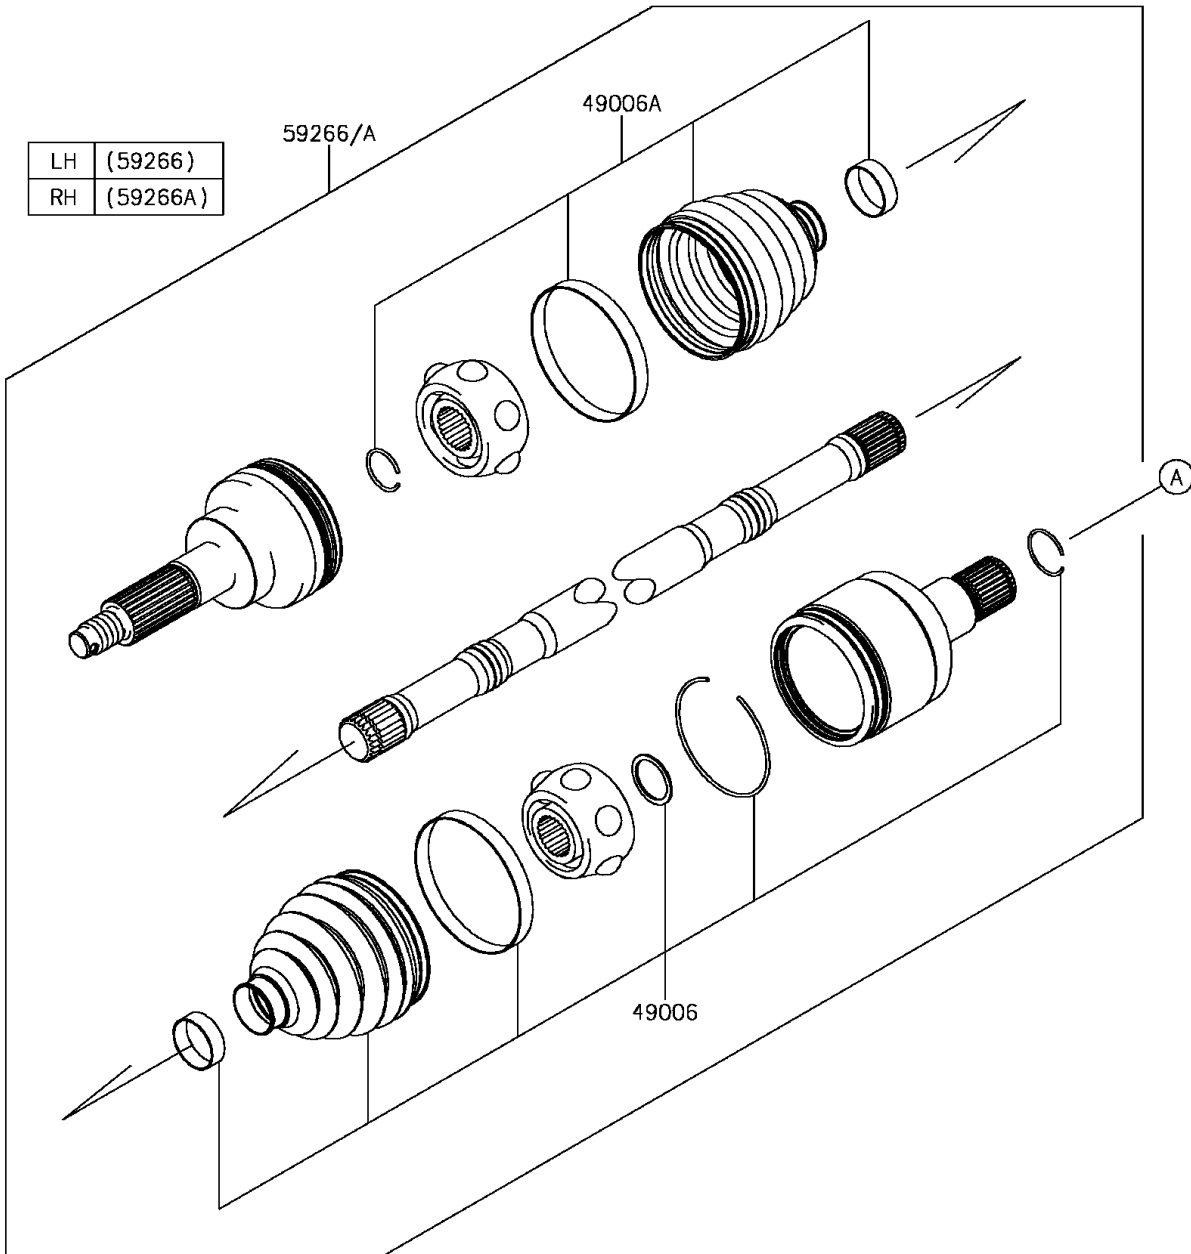

# 2017 MULE PRO-FX™ PARTS DIAGRAM

Drive Shaft-Rear

# 2017 MULE PRO-FX™ PARTS LIST

Drive Shaft-Rear

ITEM NAME	PART NUMBER	QUANTITY
-----------	-------------	----------