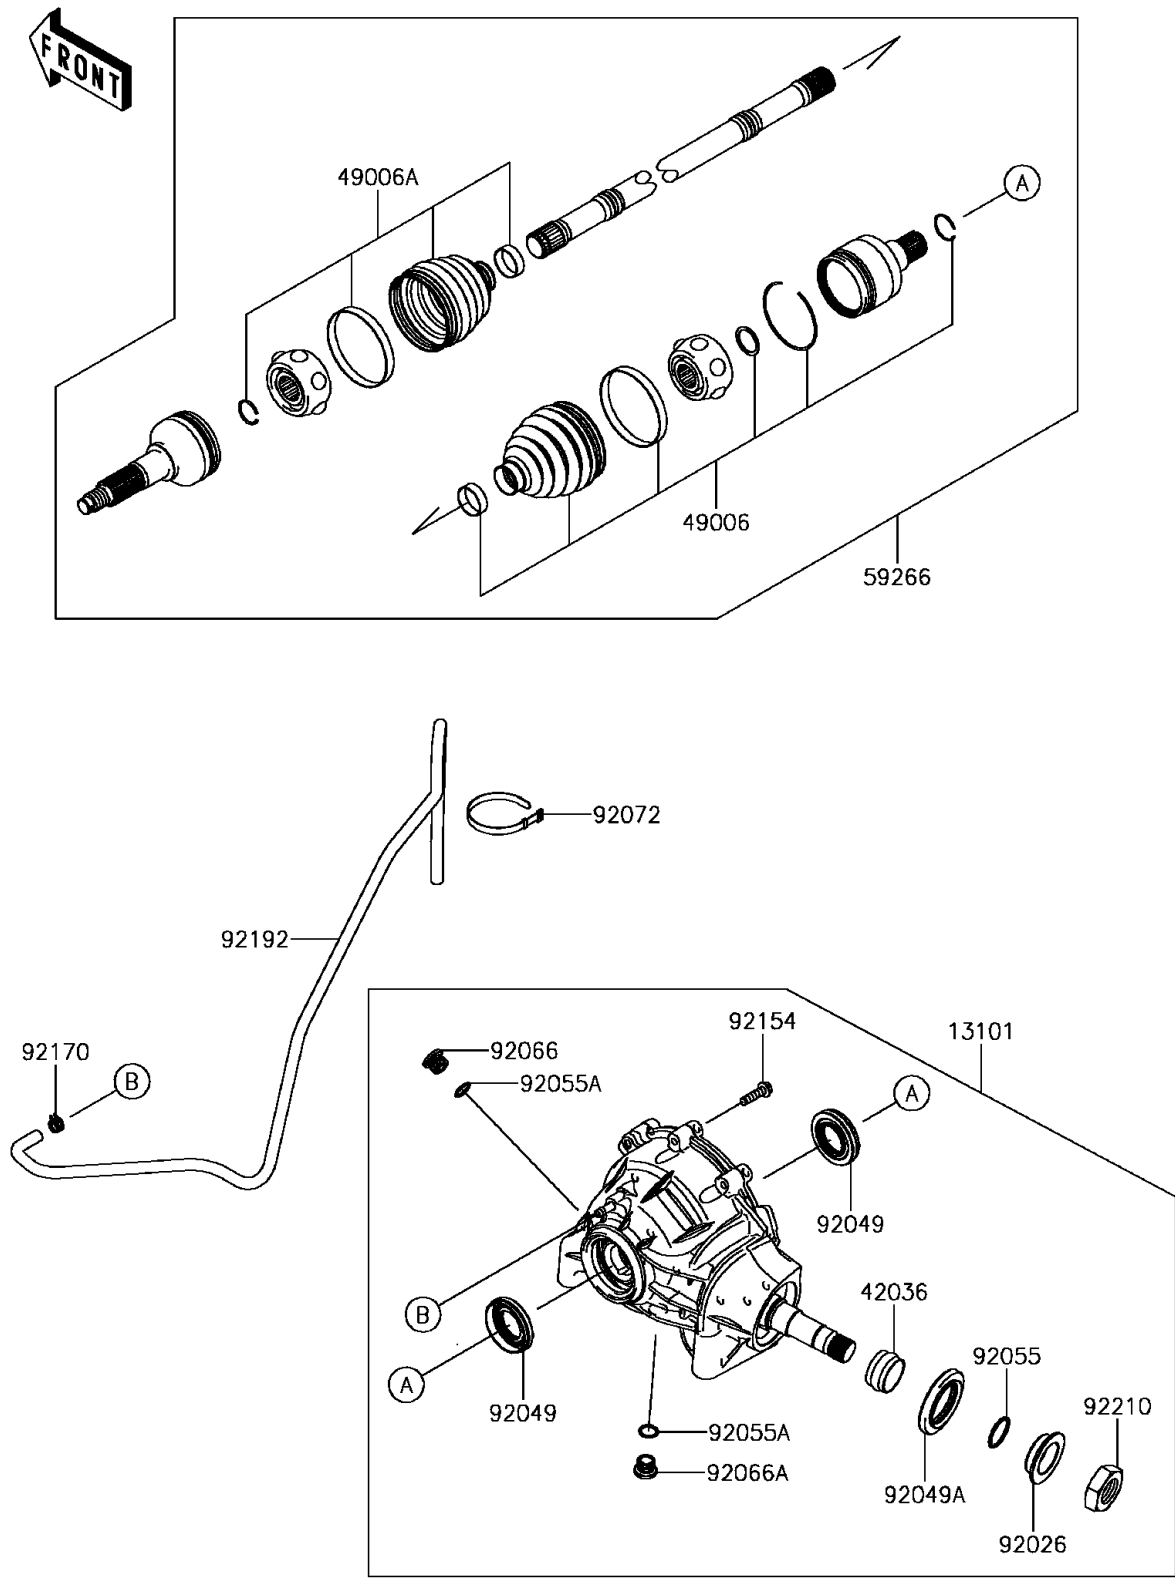

2017 MULE PRO-FX™ PARTS DIAGRAM

Drive Shaft-Front

E3136

2017 MULE PRO-FX™ PARTS LIST

Drive Shaft-Front

ITEM NAME	PART NUMBER	QUANTITY
-----------	-------------	----------