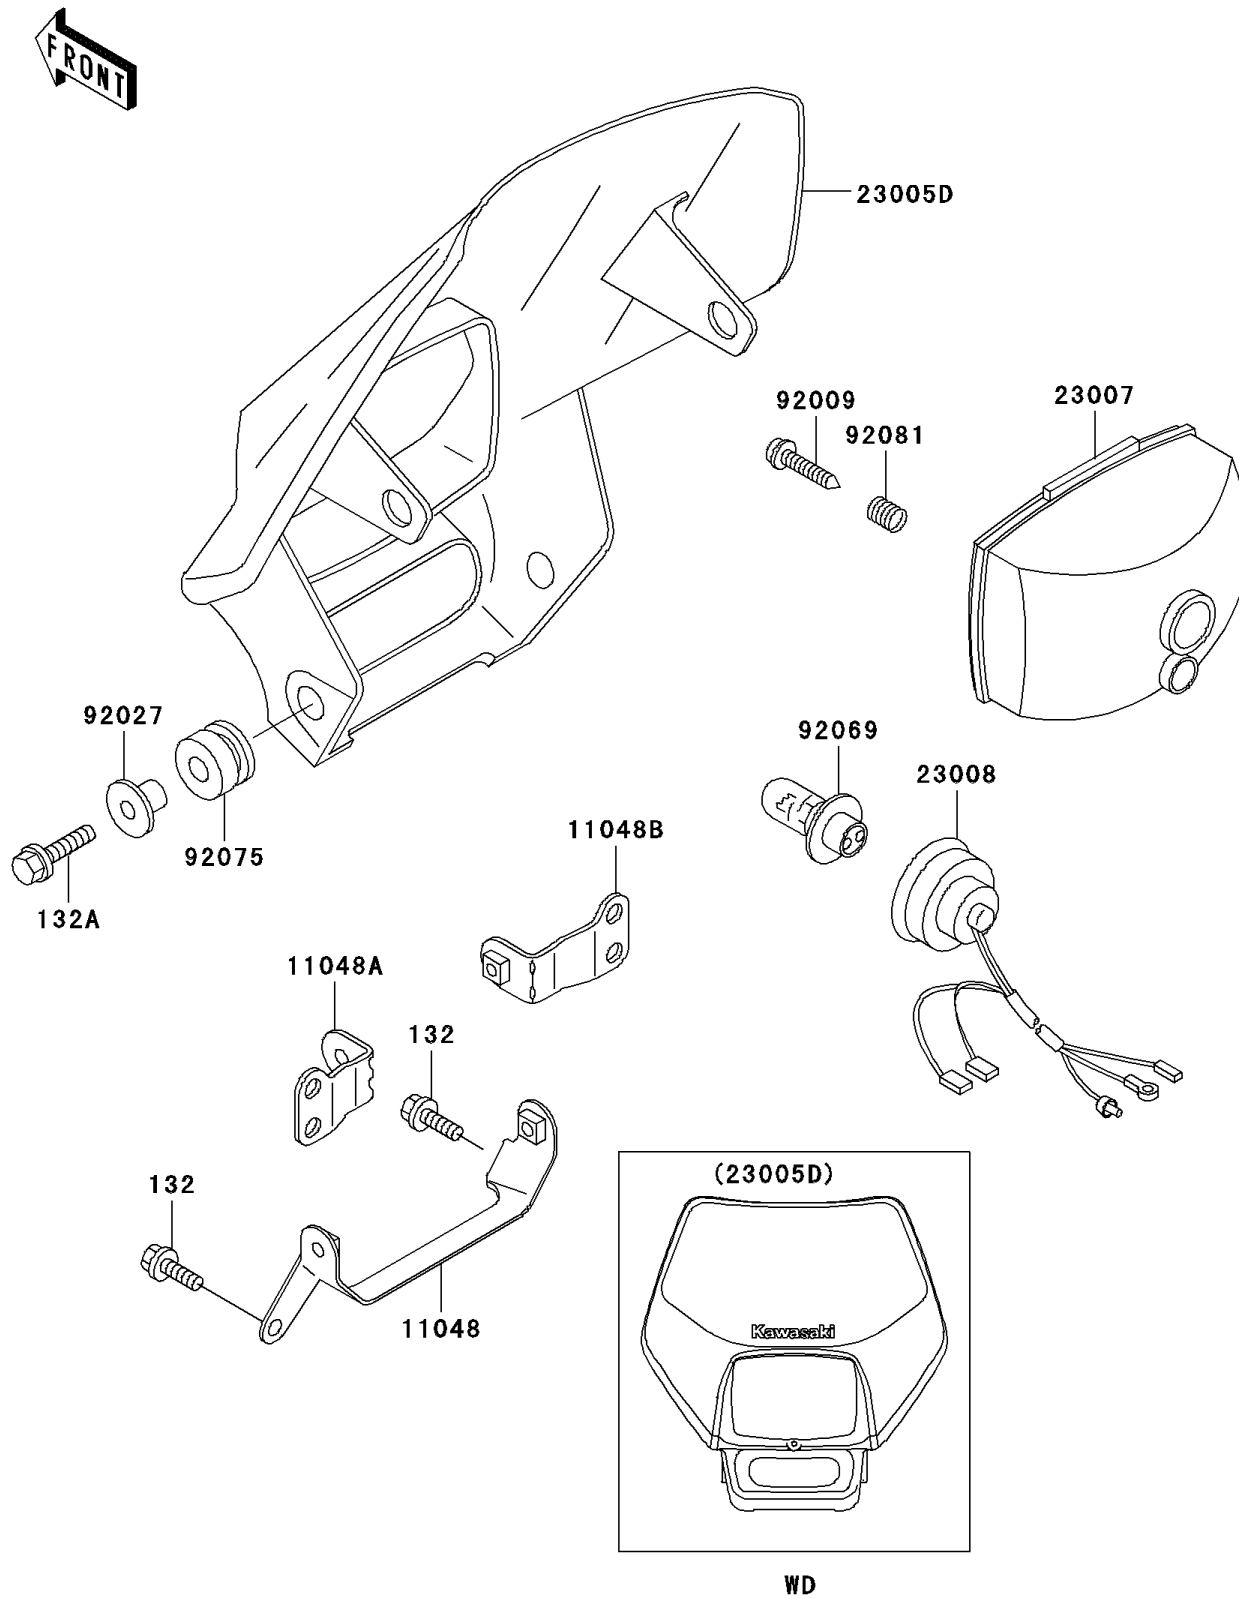

2002 KDX220R PARTS DIAGRAM

Headlight(s)

F2710

2002 KDX220R PARTS LIST

Headlight(s)

ITEM NAME	PART NUMBER	QUANTITY
BOLT-FLANGED-SMALL (Ref # 132)	132G0612	1
BOLT-FLANGED-SMALL (Ref # 132A)	132G0620	1
BRACKET,HEAD LAMP,LWR (Ref # 11048)	11048-1089	1
BRACKET,HEAD LAMP,UPP,LH (Ref # 11048A)	11048-1534	1
BRACKET,HEAD LAMP,UPP,RH (Ref # 11048B)	11048-1535	1
BODY-COMP-HEAD LAMP,L.GREEN (Ref # 23005D)	23005-5040-6W	1
LENS-COMP,HEAD LAMP (Ref # 23007)	23007-1246	1
SOCKET-ASSY,HEAD LAMP (Ref # 23008)	23008-1513	1
SCREW,TAPPING (Ref # 92009)	92009-1695	1
COLLAR (Ref # 92027)	92027-1183	1
BULB,12V 30/30W (Ref # 92069)	92069-1080	1
DAMPER,RUBBER (Ref # 92075)	92075-1123	1
SPRING,FOUCUS ADJUSTING (Ref # 92081)	92081-1519	1