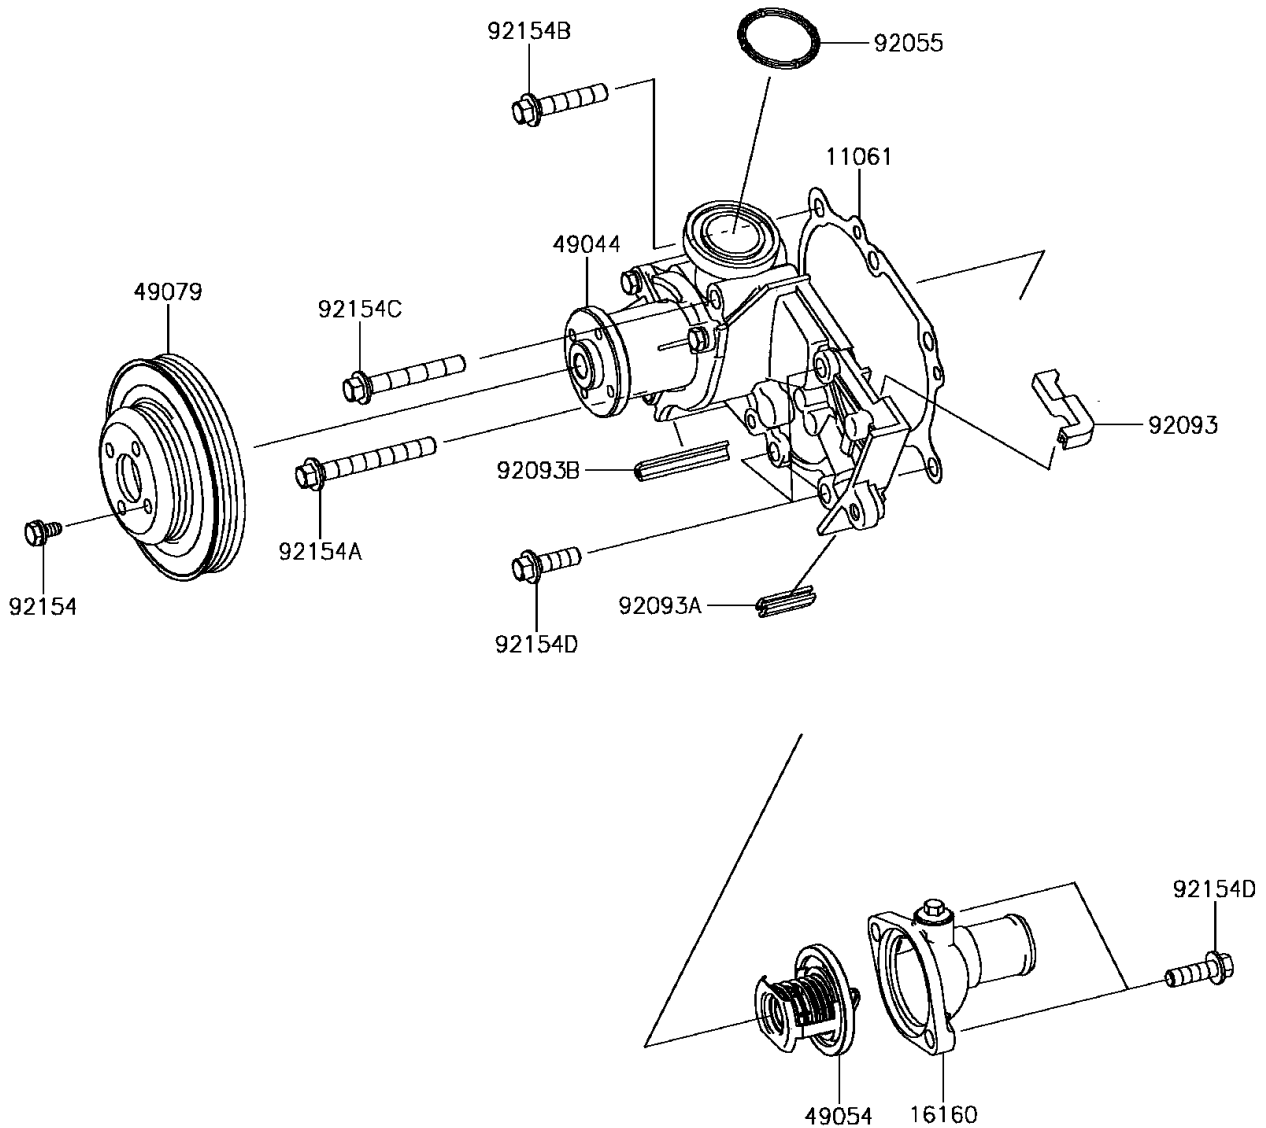

2017 MULE PRO-FX™ PARTS DIAGRAM

Water Pump

E3031

2017 MULE PRO-FX™ PARTS LIST

Water Pump

ITEM NAME	PART NUMBER	QUANTITY
-----------	-------------	----------