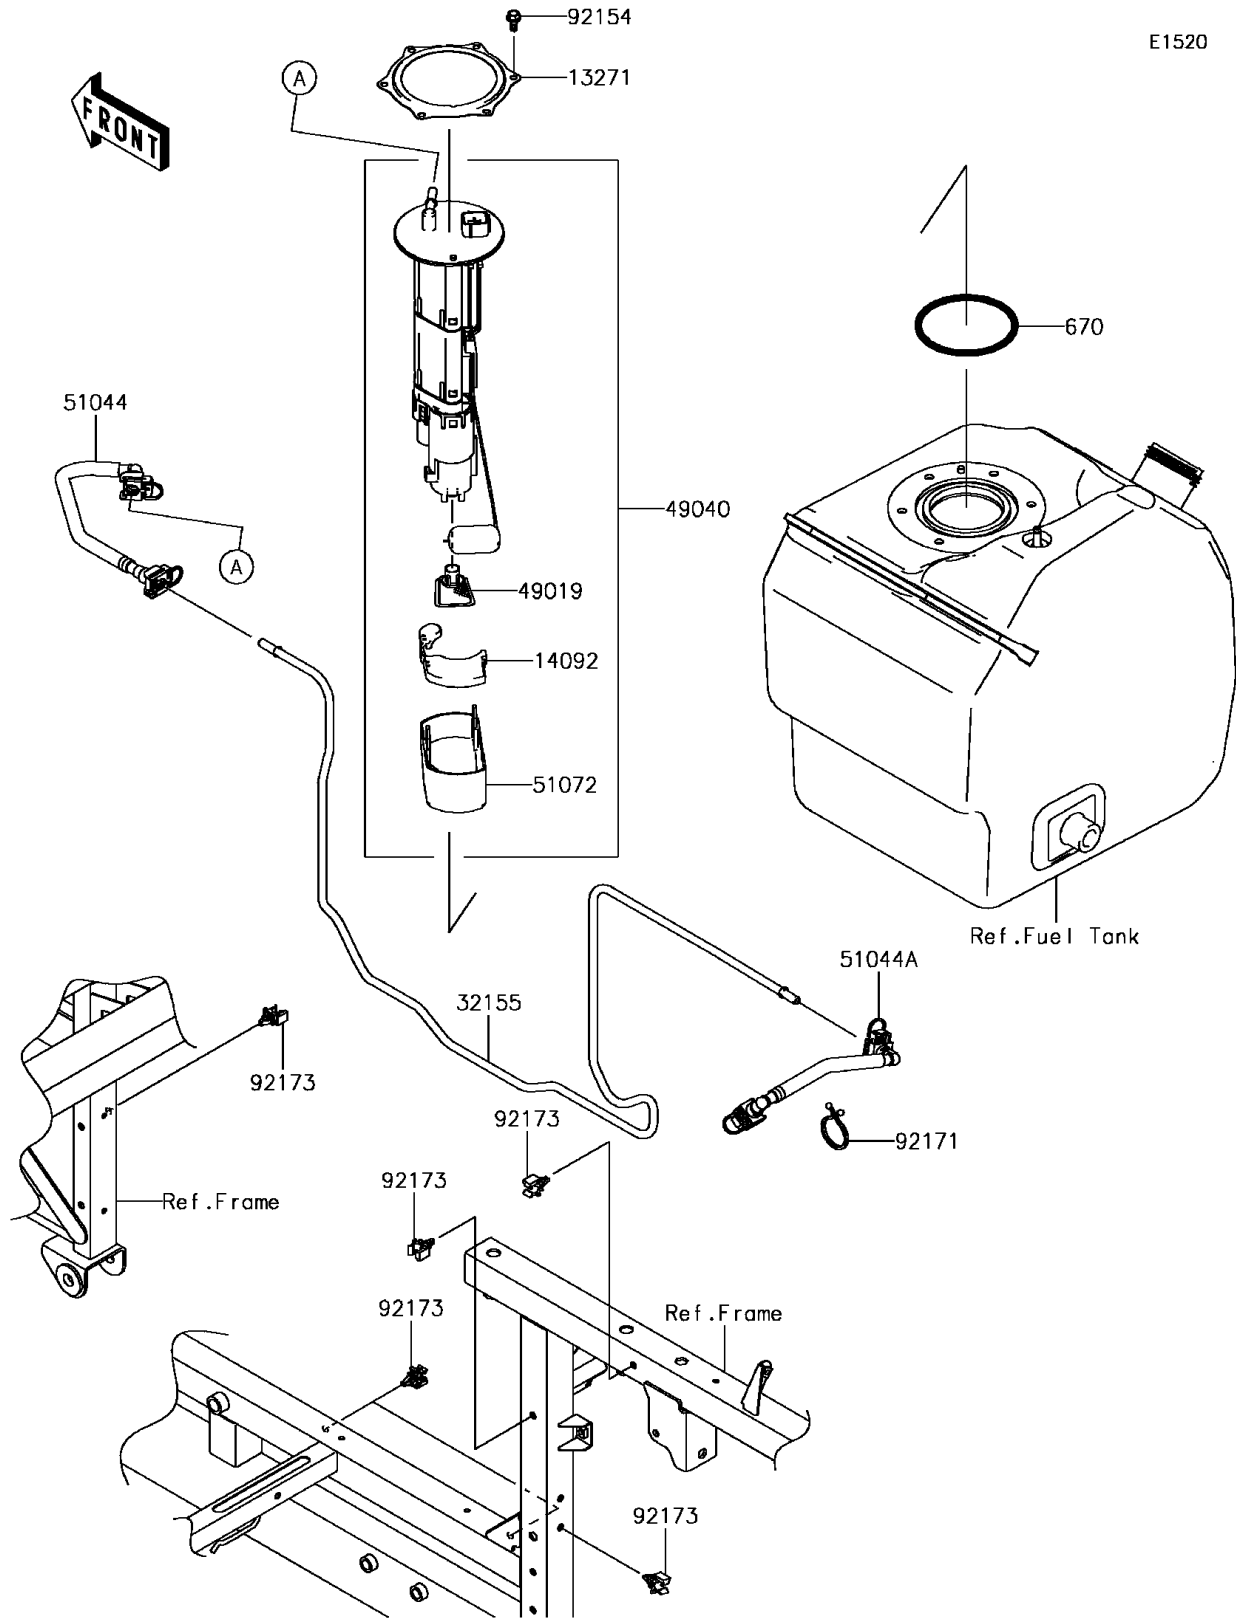

2017 MULE PRO-FX™ PARTS DIAGRAM

Fuel Pump

2017 MULE PRO-FX™ PARTS LIST

Fuel Pump

ITEM NAME	PART NUMBER	QUANTITY
-----------	-------------	----------