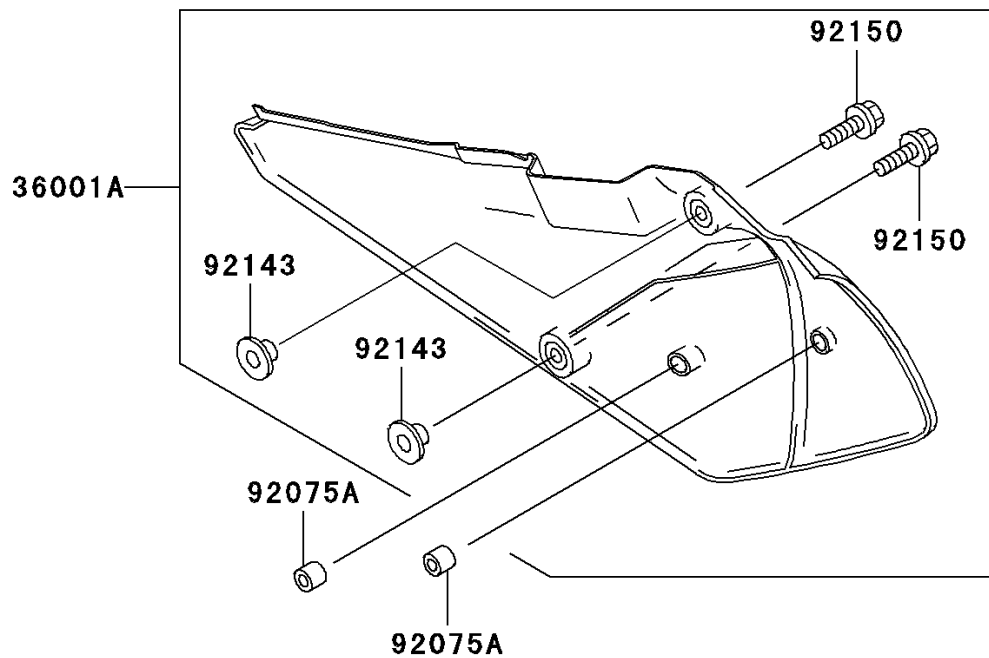

## 2002 KDX220R PARTS DIAGRAM

Side Covers/Chain Cover

F2610

## 2002 KDX220R PARTS LIST

Side Covers/Chain Cover

ITEM NAME	PART NUMBER	QUANTITY
SCREW-ASSY (Ref # 23013)	23013-1051	1
COVER-SIDE,LH,P.WHITE (Ref # 36001)	36001-1526-6F	1
COVER-SIDE,RH,P.WHITE (Ref # 36001A)	36001-1527-6F	1
GROMMET (Ref # 92071)	92071-056	1
DAMPER (Ref # 92075)	92075-1967	1
DAMPER,AIR FILTER (Ref # 92075A)	92075-217	1
COLLAR (Ref # 92143)	92143-1196	1
BOLT,6X20 (Ref # 92150)	92150-1339	1