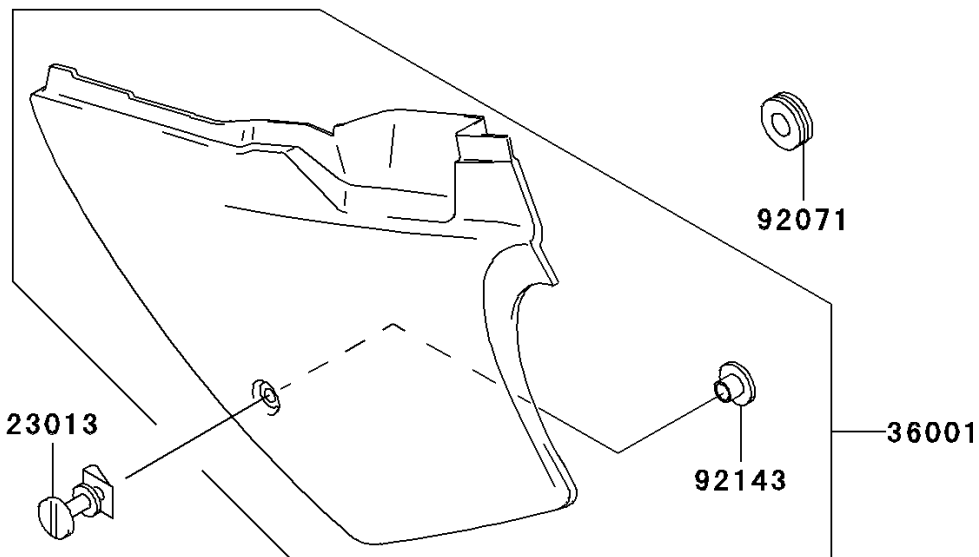

## 2002 KDX220R PARTS DIAGRAM

Side Covers/Chain Cover

F2610

## 2002 KDX220R PARTS LIST

Side Covers/Chain Cover

ITEM NAME	PART NUMBER	QUANTITY
SCREW-ASSY (Ref # 23013)	23013-1051	1
COVER-SIDE,LH,P.WHITE (Ref # 36001)	36001-1526-6F	1
COVER-SIDE,RH,P.WHITE (Ref # 36001A)	36001-1527-6F	1
GROMMET (Ref # 92071)	92071-056	1
DAMPER (Ref # 92075)	92075-1967	1
DAMPER,AIR FILTER (Ref # 92075A)	92075-217	1
COLLAR (Ref # 92143)	92143-1196	1
BOLT,6X20 (Ref # 92150)	92150-1339	1