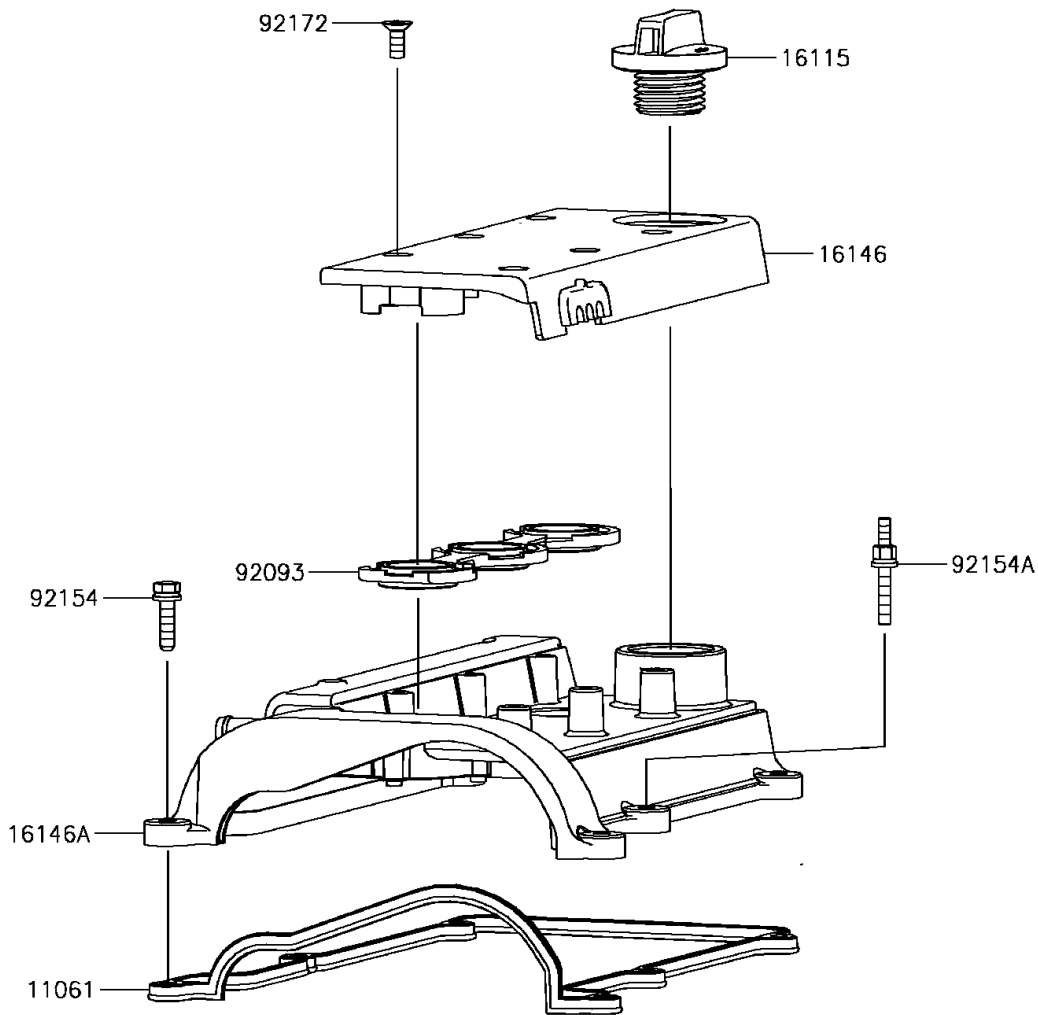

2017 MULE PRO-FX™ PARTS DIAGRAM

Cylinder Head Cover

E1112

2017 MULE PRO-FX™ PARTS LIST

Cylinder Head Cover

ITEM NAME	PART NUMBER	QUANTITY
-----------	-------------	----------