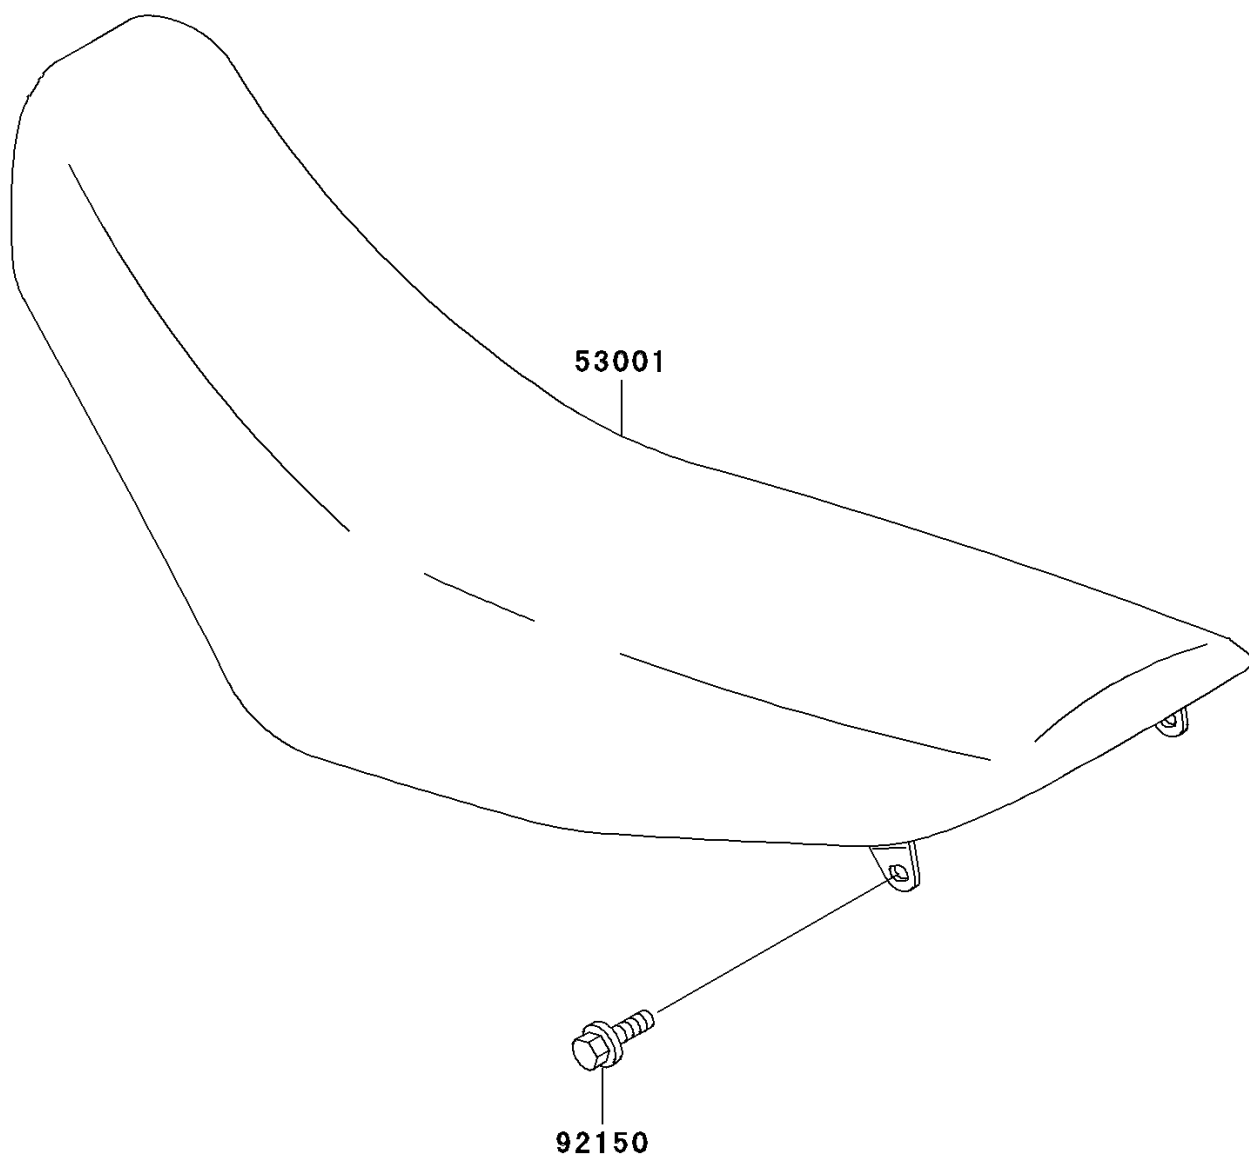

2002 KDX220R PARTS DIAGRAM

Seat

F2510

2002 KDX220R PARTS LIST

Seat

ITEM NAME	PART NUMBER	QUANTITY
SEAT-ASSY,DUAL,BLACK (Ref # 53001)	53001-1745-MW	1
BOLT,6X14 (Ref # 92150)	92150-1340	1