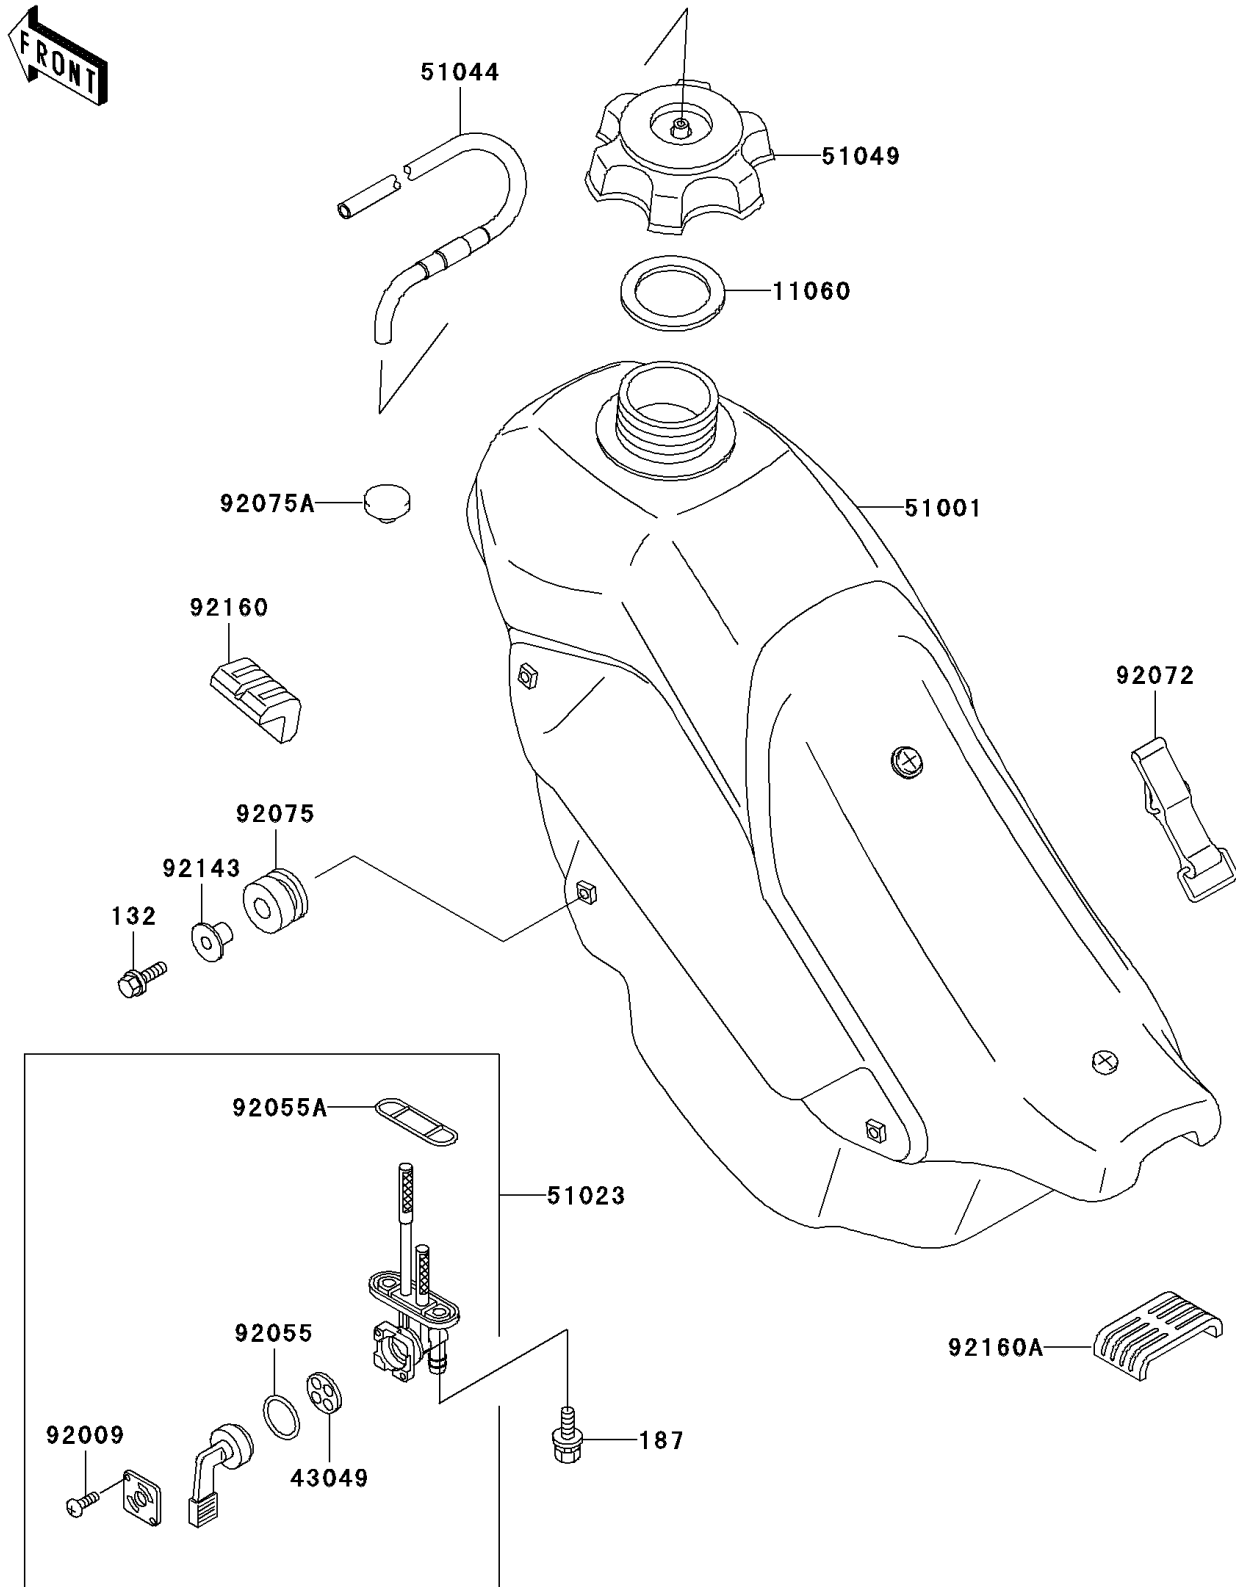

2002 KDX220R PARTS DIAGRAM

Fuel Tank

F2410

2002 KDX220R PARTS LIST

Fuel Tank

ITEM NAME	PART NUMBER	QUANTITY
BOLT-FLANGED-SMALL (Ref # 132)	132G0620	1
BOLT-UPSET-WSP (Ref # 187)	187B0616	1
GASKET,FUEL TANK CAP (Ref # 11060)	11060-1340	1
PACKING,FUEL TAP LEVER (Ref # 43049)	43049-1017	1
TANK-COMP-FUEL,L.GREEN (Ref # 51001)	51001-1668-6W	1
TAP-ASSY,FUEL (Ref # 51023)	51023-1214	1
TUBE-ASSY (Ref # 51044)	51044-1185	1
CAP-TANK,FUEL (Ref # 51049)	51049-1108	1
SCREW,3X5 (Ref # 92009)	92009-1123	1
RING-O,FUEL TAP LEVER (Ref # 92055)	92055-1111	1
RING-O,FUEL TAP PACKING (Ref # 92055A)	92055-1348	1
BAND,FUEL TANK (Ref # 92072)	92072-1229	1
DAMPER,RUBBER (Ref # 92075)	92075-1123	1
DAMPER (Ref # 92075A)	92075-281	1
COLLAR (Ref # 92143)	92143-1353	1
DAMPER,FUEL TANK (Ref # 92160)	92160-1328	1
DAMPER,FUEL TANK,RR (Ref # 92160A)	92160-1397	1