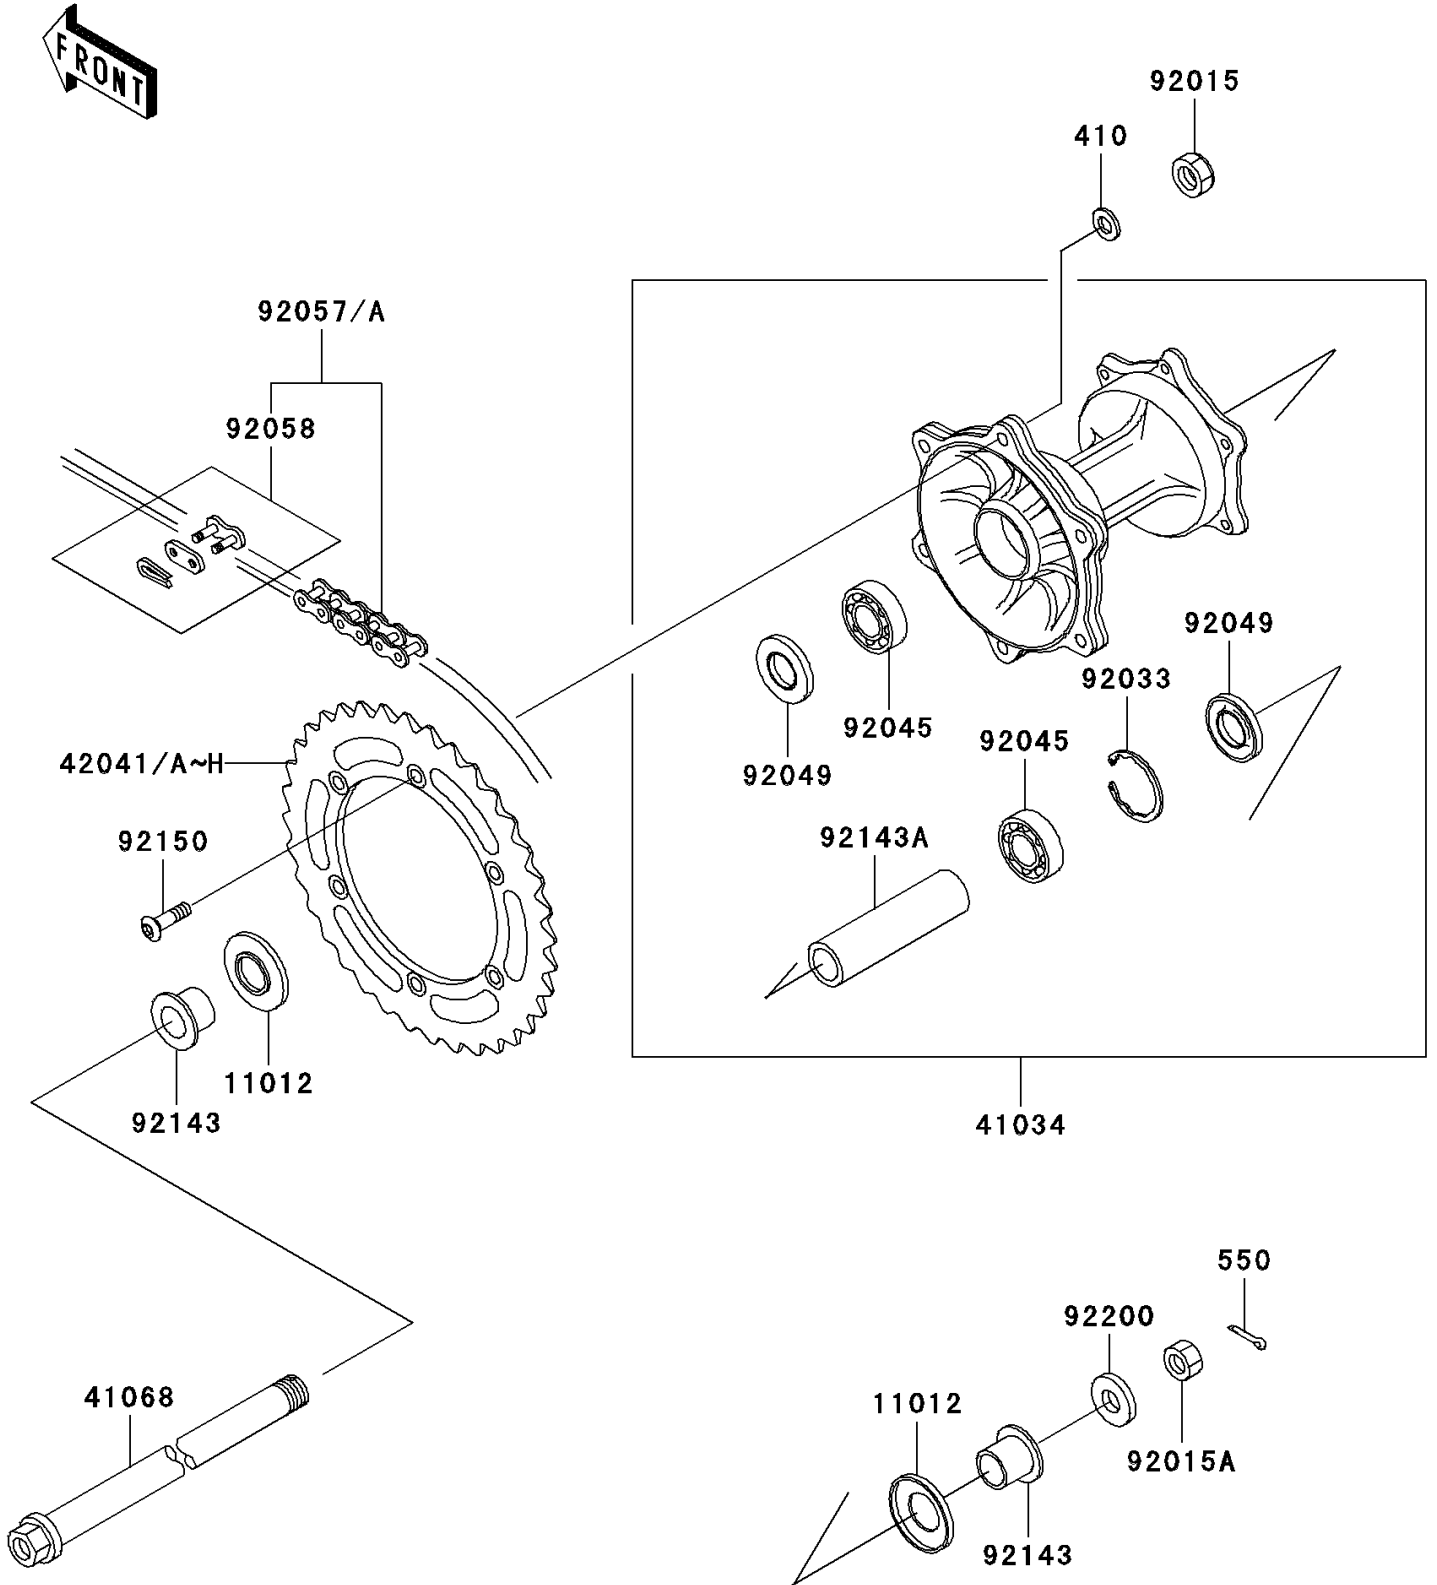

## 2002 KDX220R PARTS DIAGRAM

Rear Hub

F2240

## 2002 KDX220R PARTS LIST

Rear Hub

ITEM NAME	PART NUMBER	QUANTITY
WASHER-PLAIN-SMALL,8MM (Ref # 410)	410B0800	1
PIN-COTTER,3.0X25 (Ref # 550)	550D3025	1
CAP,AXLE (Ref # 11012)	11012-1581	1
DRUM-ASSY,REAR BRAKE (Ref # 41034)	41034-1216	1
AXLE,RR (Ref # 41068)	41068-1341	1
SPROCKET-HUB,44T (Ref # 42041)	42041-1323	1
SPROCKET-HUB,46T (Ref # 42041A)	42041-1381	1
SPROCKET-HUB,47T (Ref # 42041B)	42041-1382	1
SPROCKET-HUB,48T (Ref # 42041C)	42041-1383	1
SPROCKET-HUB,49T (Ref # 42041D)	42041-1384	1
SPROCKET-HUB,50T (Ref # 42041E)	42041-1408	1
SPROCKET-HUB,45T (Ref # 42041F)	42041-1413	1
SPROCKET-HUB,51T (Ref # 42041G)	42041-1428	1
SPROCKET-HUB,43T (Ref # 42041H)	42041-1436	1
NUT,8MM (Ref # 92015)	92015-1432	1
NUT,LOCK,20MM (Ref # 92015A)	92015-1770	1
RING-SNAP,42MM (Ref # 92033)	92033-1041	1
BEARING-BALL,6004X8JRLX2/3A (Ref # 92045)	92045-1239	1
SEAL-OIL,BJNC2 25425 (Ref # 92049)	92049-1203	1
CHAIN,DRIVE,EK520SR-02X108L (Ref # 92057)	92057-1400	1
CHAIN,DRIVE,EK520SR-02X110L (Ref # 92057A)	92057-1401	1
JOINT-CHAIN,DRIVE,EK520SR-02 (Ref # 92058)	92058-1060	1
COLLAR,RR AXLE,L=22 (Ref # 92143)	92143-1259	1
COLLAR,RR BRAKE DRUM,L=105 (Ref # 92143A)	92143-1402	1
BOLT,SOCKET,8X28 (Ref # 92150)	92150-1978	1
WASHER,20.2X36X2 (Ref # 92200)	92200-1146	1