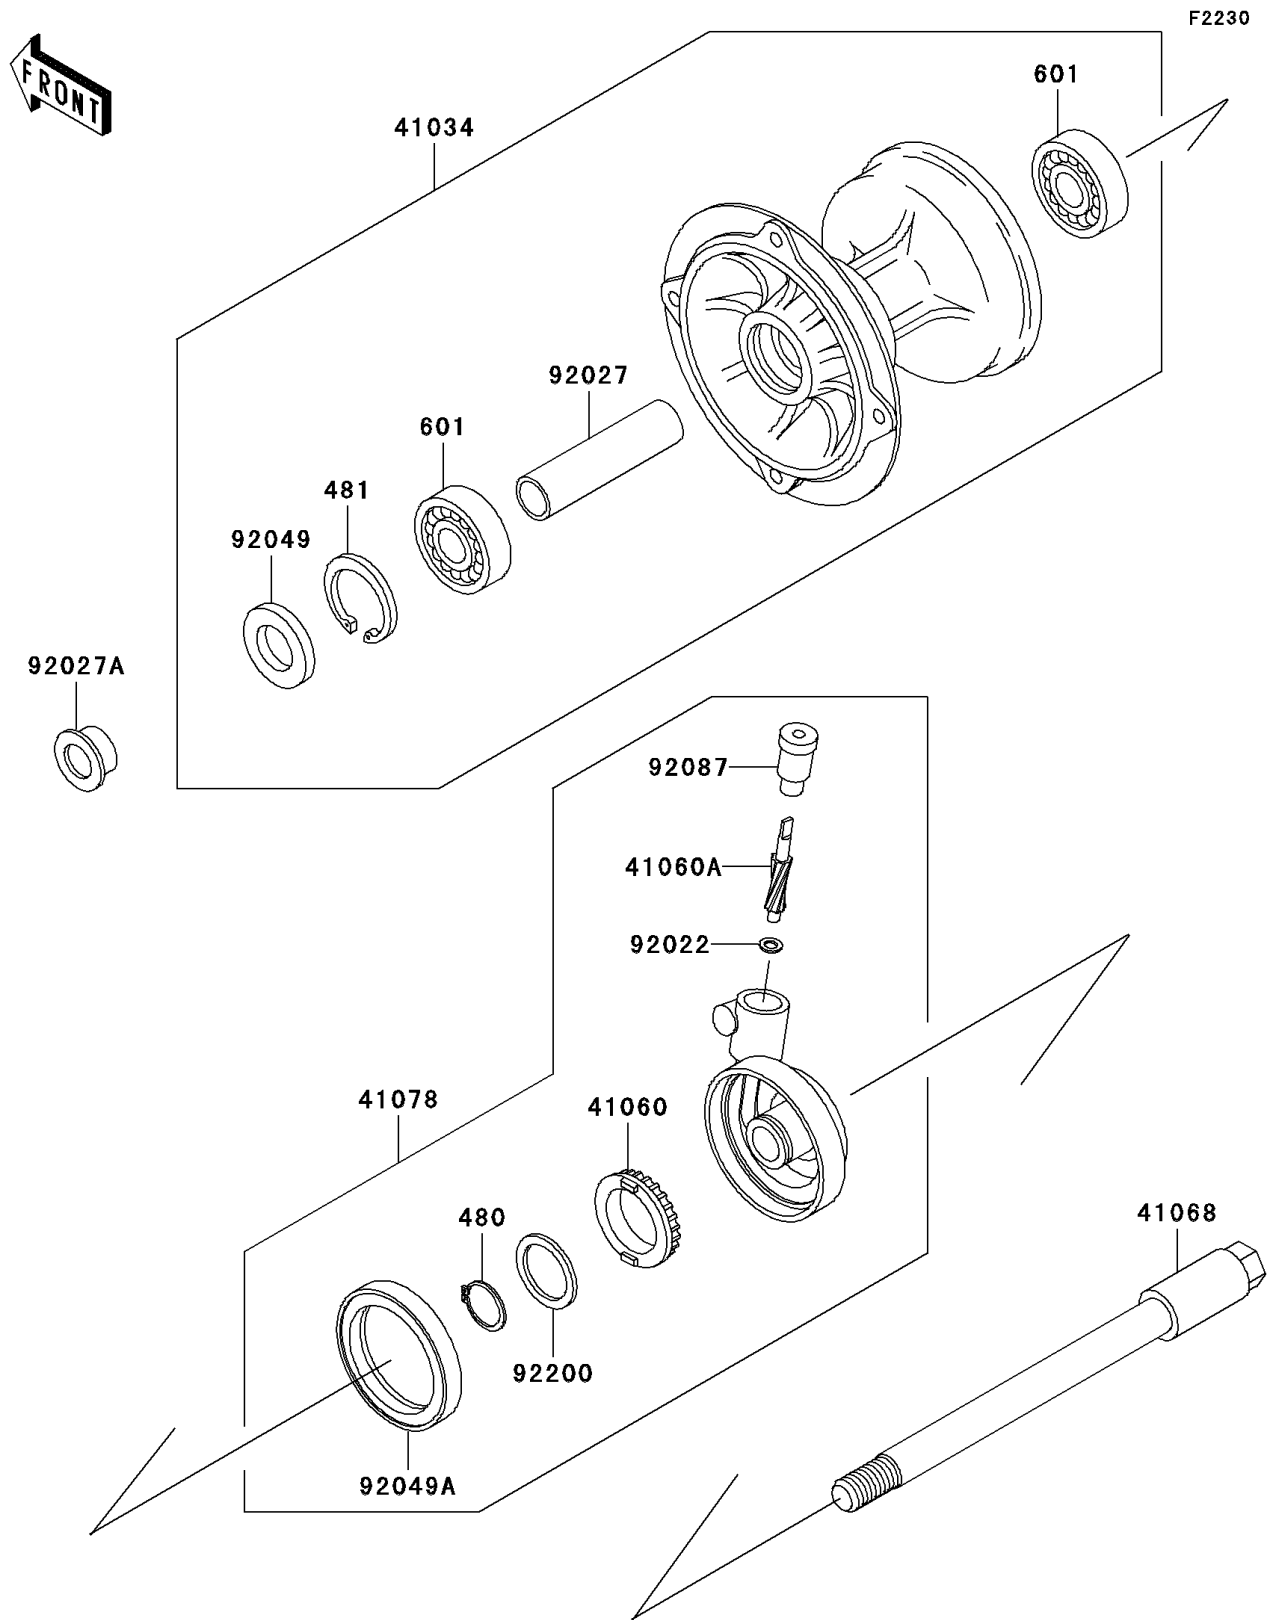

2002 KDX220R PARTS DIAGRAM

Front Hub

2002 KDX220R PARTS LIST

Front Hub

ITEM NAME	PART NUMBER	QUANTITY
CIRCLIP-TYPE-C,24MM (Ref # 480)	480J2400	1
CIRCLIP-TYPE-C,35MM (Ref # 481)	481J3500	1
BEARING-BALL,#6202UG (Ref # 601)	601B6202UG	1
DRUM-ASSY,FRONT BRAKE (Ref # 41034)	41034-1217	1
GEAR-METER SCREW,25T (Ref # 41060)	41060-1143	1
GEAR-METER SCREW,8T (Ref # 41060A)	41060-1144	1
AXLE,FR (Ref # 41068)	41068-1352	1
CASE-ASSY-METER GEAR (Ref # 41078)	41078-1095	1
WASHER,5X9.5X0.8 (Ref # 92022)	92022-1511	1
COLLAR,15.2X22.2X75 (Ref # 92027)	92027-1958	1
COLLAR,L=12 (Ref # 92027A)	92027-1959	1
SEAL-OIL,MH20354.5 (Ref # 92049)	92049-1176	1
SEAL-OIL,SDD 50 62 7 (Ref # 92049A)	92049-1399	1
BUSHING-METER GEAR (Ref # 92087)	92087-1060	1
WASHER,24X31X0.8 (Ref # 92200)	92200-1137	1