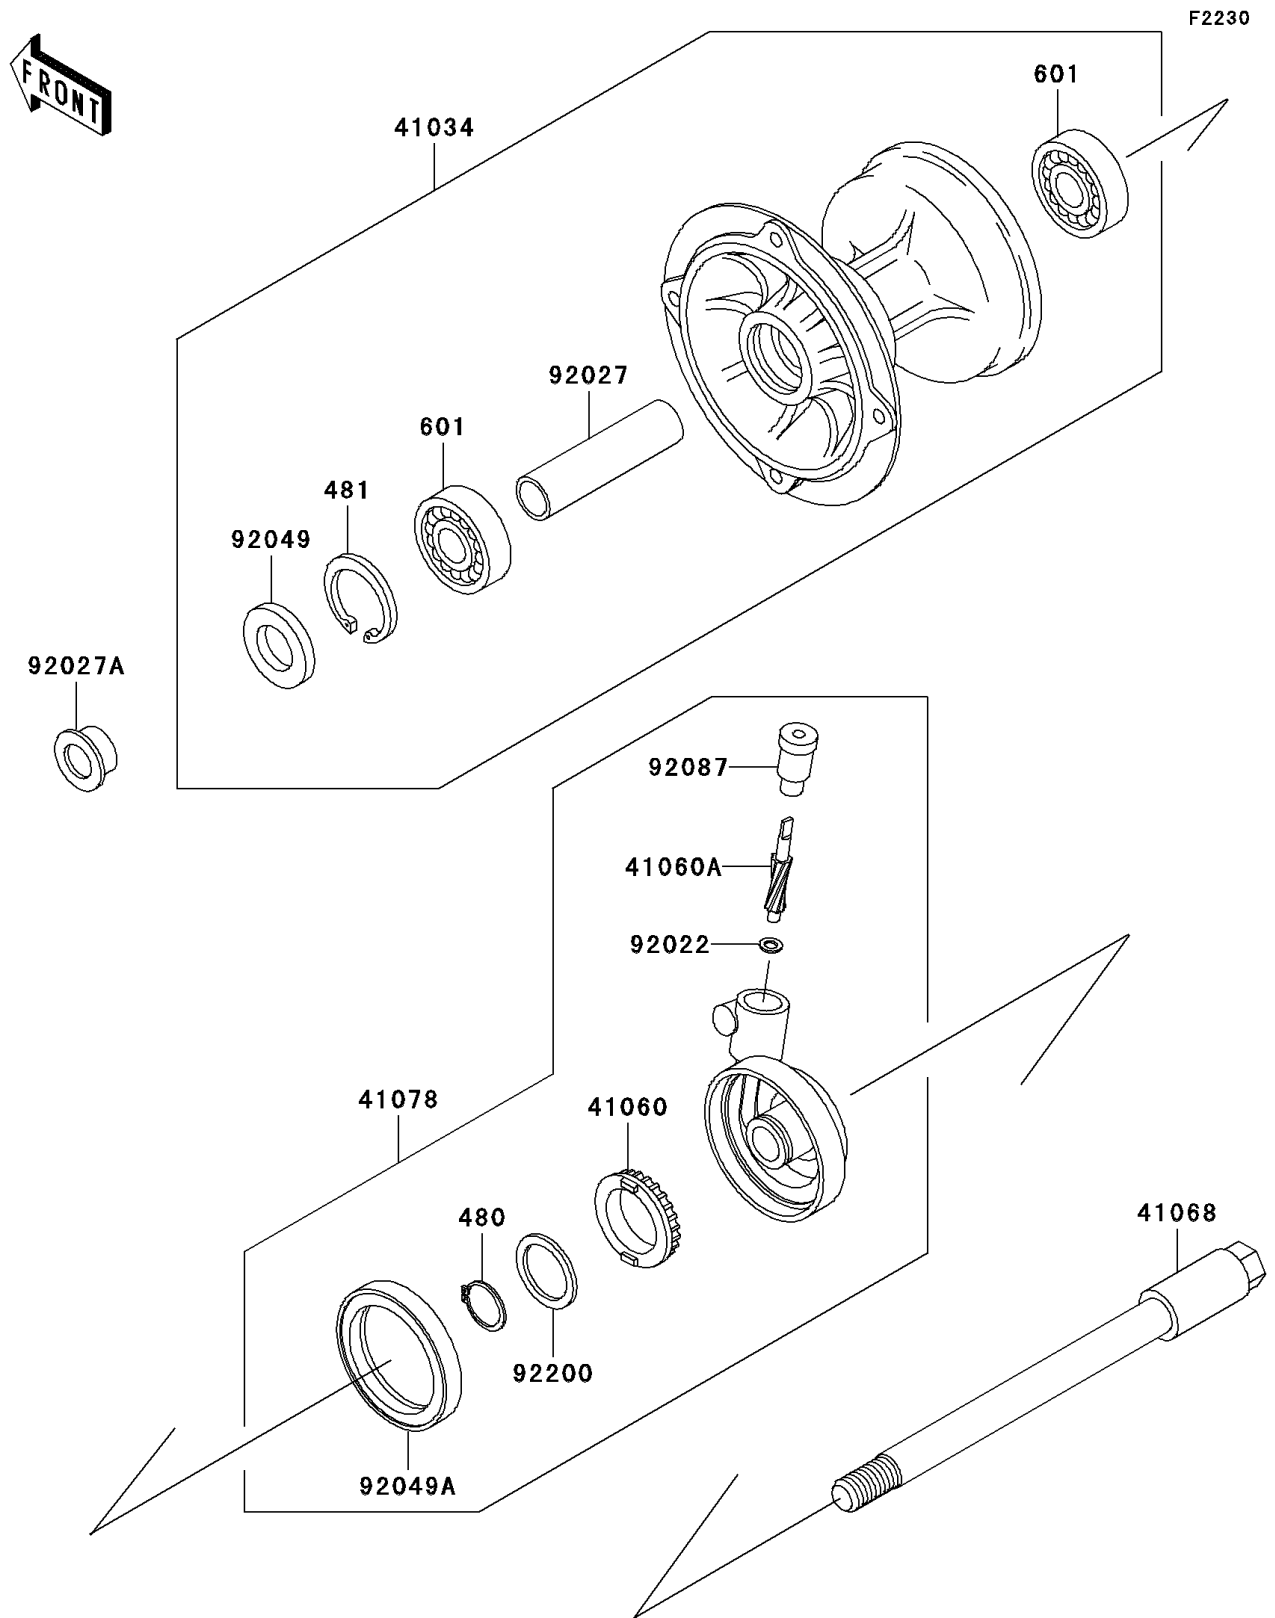

2002 KDX220R PARTS DIAGRAM

Front Hub

2002 KDX220R PARTS LIST

Front Hub

ITEM NAME	PART NUMBER	QUANTITY
CIRCLIP-TYPE-C,24MM (Ref # 480)	480J2400	1
CIRCLIP-TYPE-C,35MM (Ref # 481)	481J3500	1
BEARING-BALL,#6202UG (Ref # 601)	601B6202UG	2
DRUM-ASSY,FRONT BRAKE (Ref # 41034)	41034-1217	1
GEAR-METER SCREW,25T (Ref # 41060)	41060-1143	1
GEAR-METER SCREW,8T (Ref # 41060A)	41060-1144	1
AXLE,FR (Ref # 41068)	41068-1352	1
CASE-ASSY-METER GEAR (Ref # 41078)	41078-1095	1
WASHER,5X9.5X0.8 (Ref # 92022)	92022-1511	1
COLLAR,15.2X22.2X75 (Ref # 92027)	92027-1958	1
COLLAR,L=12 (Ref # 92027A)	92027-1959	1
SEAL-OIL,MH20354.5 (Ref # 92049)	92049-1176	1
SEAL-OIL,SDD 50 62 7 (Ref # 92049A)	92049-1399	1
BUSHING-METER GEAR (Ref # 92087)	92087-1060	1
WASHER,24X31X0.8 (Ref # 92200)	92200-1137	1