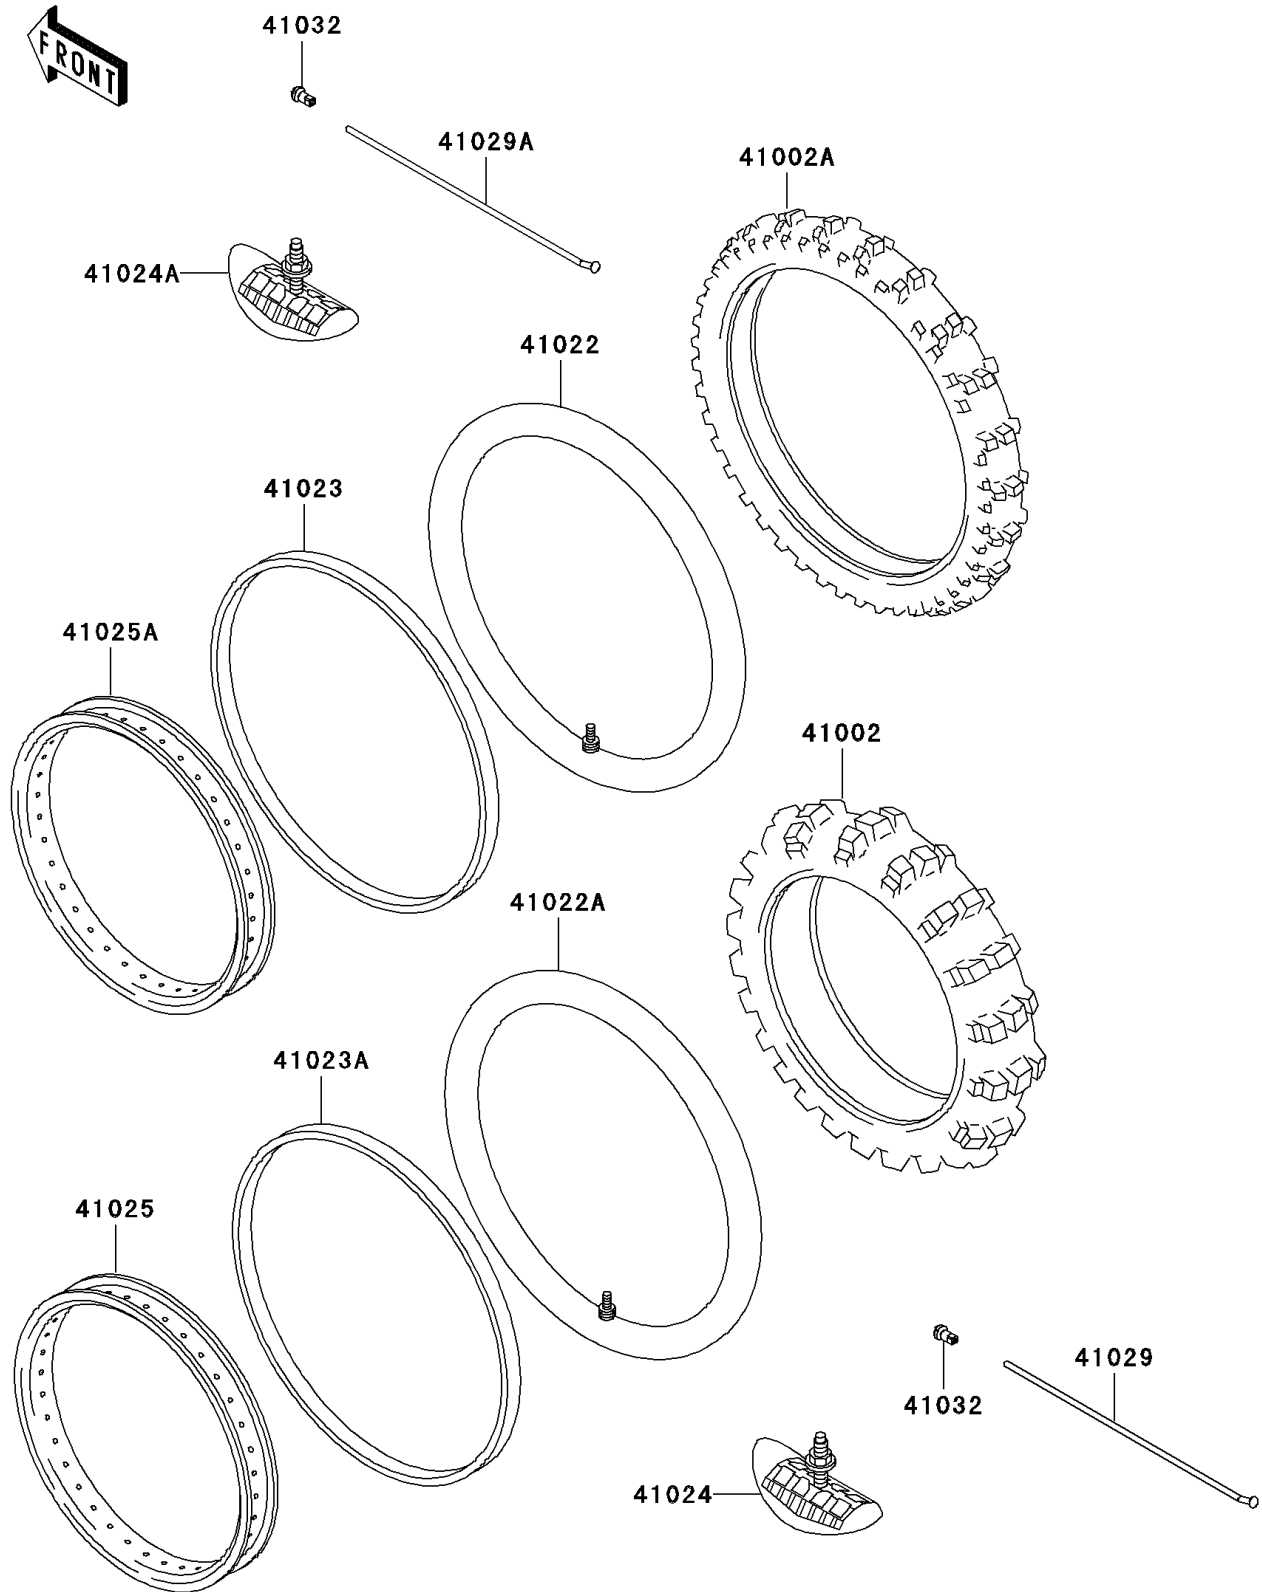

## 2002 KDX220R PARTS DIAGRAM

Wheels/Tires

F2210

## 2002 KDX220R PARTS LIST

Wheels/Tires

| ITEM NAME                                     | PART NUMBER   | QUANTITY |
|---|---------------|----------|
| TIRE,RR,100/100-18 59M,K695(D) (Ref # 41002)  | 41002-1753    | 1        |
| TIRE,FR,80/100-21 51M,K490J(D) (Ref # 41002A) | 41002-1803    | 1        |
| TUBE-TIRE,80/100-21(D) (Ref # 41022)          | 41022-1118    | 1        |
| TUBE-TIRE,100/100-18(D) (Ref # 41022A)        | 41022-1119    | 1        |
| BAND-RIM,80/100-21(D) (Ref # 41023)           | 41023-1069    | 1        |
| BAND-RIM,100/100-18(D) (Ref # 41023A)         | 41023-1070    | 1        |
| STOPPER-RIM,2.15-M(DUNLOP) (Ref # 41024)      | 41024-009     | 1        |
| STOPPER-RIM,1.60-M(DUNLOP) (Ref # 41024A)     | 41024-010     | 1        |
| RIM,RR,2.15X18 (Ref # 41025)                  | 41025-1287    | 1        |
| RIM,FR,1.60X21,SILVER (Ref # 41025A)          | 41025-1365-WA | 1        |
| SPOKE-INNER,RR,189MMX160D (Ref # 41029)       | 41029-1199    | 1        |
| SPOKE-INNER,FR,228MMX165D (Ref # 41029A)      | 41029-1206    | 1        |
| NIPPLE-SPOKE (Ref # 41032)                    | 41032-1061    | 1        |