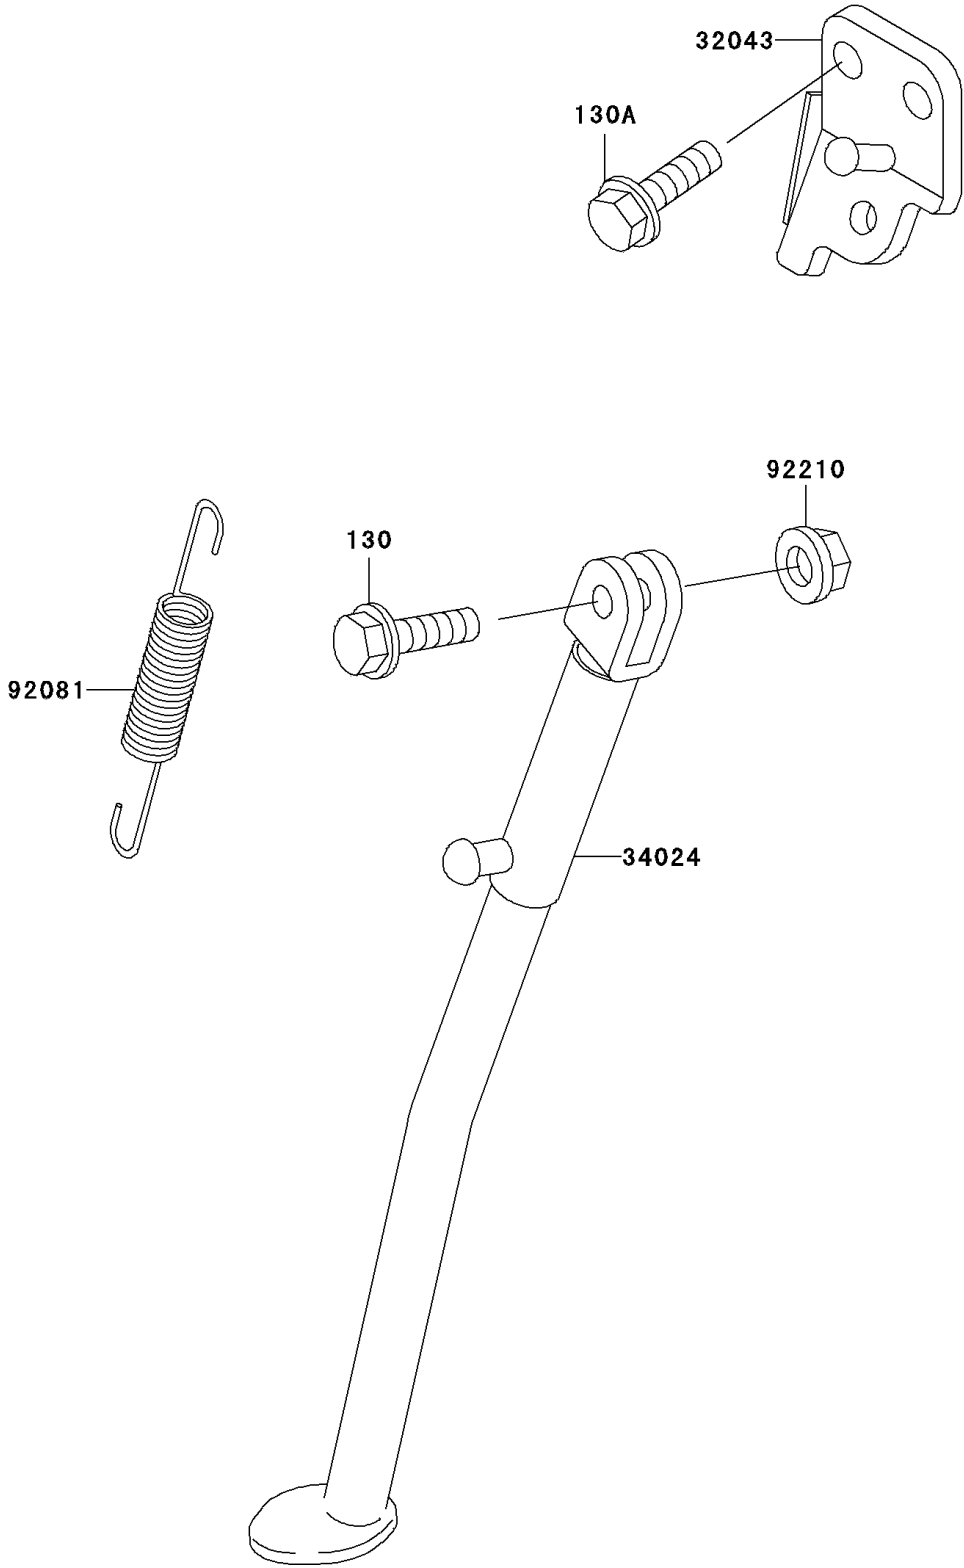

## 2002 KDX220R PARTS DIAGRAM

Stand(s)

F2190

## 2002 KDX220R PARTS LIST

Stand(s)

ITEM NAME	PART NUMBER	QUANTITY
BOLT-FLANGED,10X35 (Ref # 130)	130G1035	1
BOLT-FLANGED (Ref # 130A)	130G1240	1
BRACKET-STAND,SIDE (Ref # 32043)	32043-1363	1
STAND-SIDE (Ref # 34024)	34024-1279	1
SPRING,SIDE STAND (Ref # 92081)	92081-1419	1
NUT,LOCK,FLANGED,10MM (Ref # 92210)	92210-1080	1