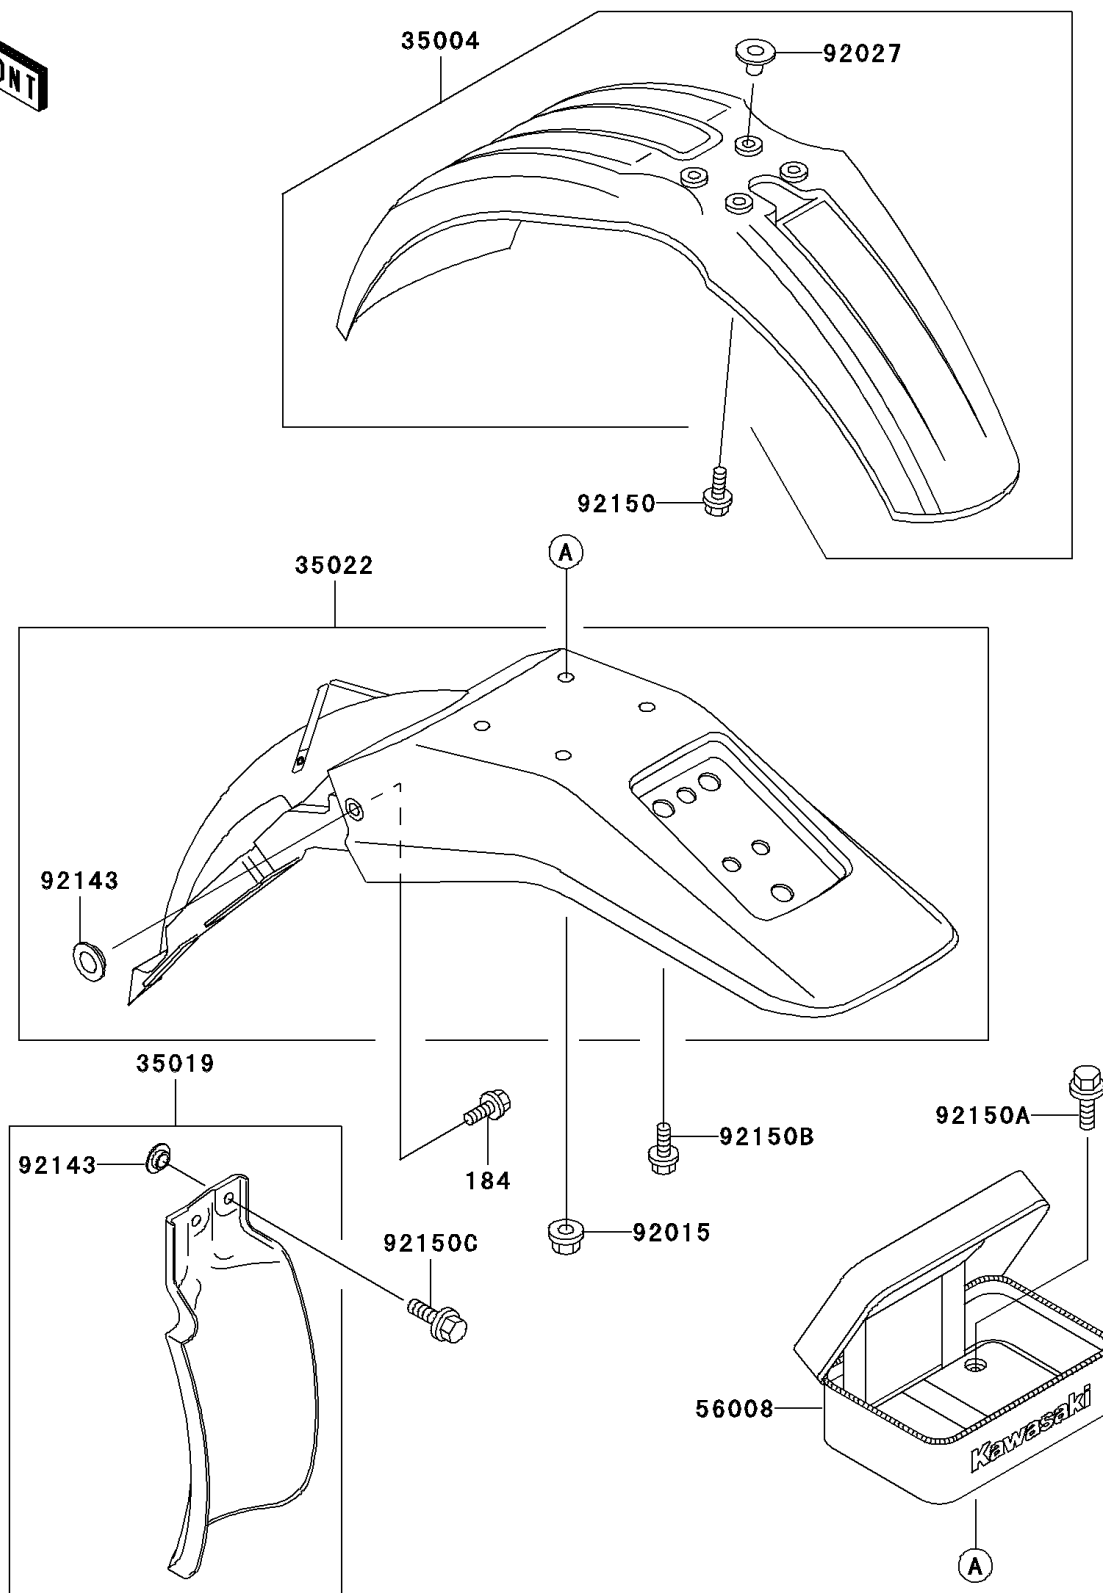

2002 KDX220R PARTS DIAGRAM

Fenders

F2170

2002 KDX220R PARTS LIST

Fenders

ITEM NAME	PART NUMBER	QUANTITY
BOLT-UPSET-WP-SMALL (Ref # 184)	184B0816	1
FENDER-FRONT,L.GREEN (Ref # 35004)	35004-1319-6W	1
FLAP,RR FENDER,FR (Ref # 35019)	35019-1323	1
FENDER-COMP-REAR,L.GREEN (Ref # 35022)	35022-1306-6W	1
BAG,TOOL,BLACK (Ref # 56008)	56008-1073-MW	1
NUT,FLANGED,6MM (Ref # 92015)	92015-1078	1
COLLAR (Ref # 92027)	92027-1936	1
COLLAR (Ref # 92143)	92143-1196	1
BOLT,6X20 (Ref # 92150)	92150-1339	1
BOLT,6X14 (Ref # 92150A)	92150-1340	1
BOLT,6X12 (Ref # 92150B)	92150-1435	1
BOLT,FLANGED,6X16 (Ref # 92150C)	92150-1506	1