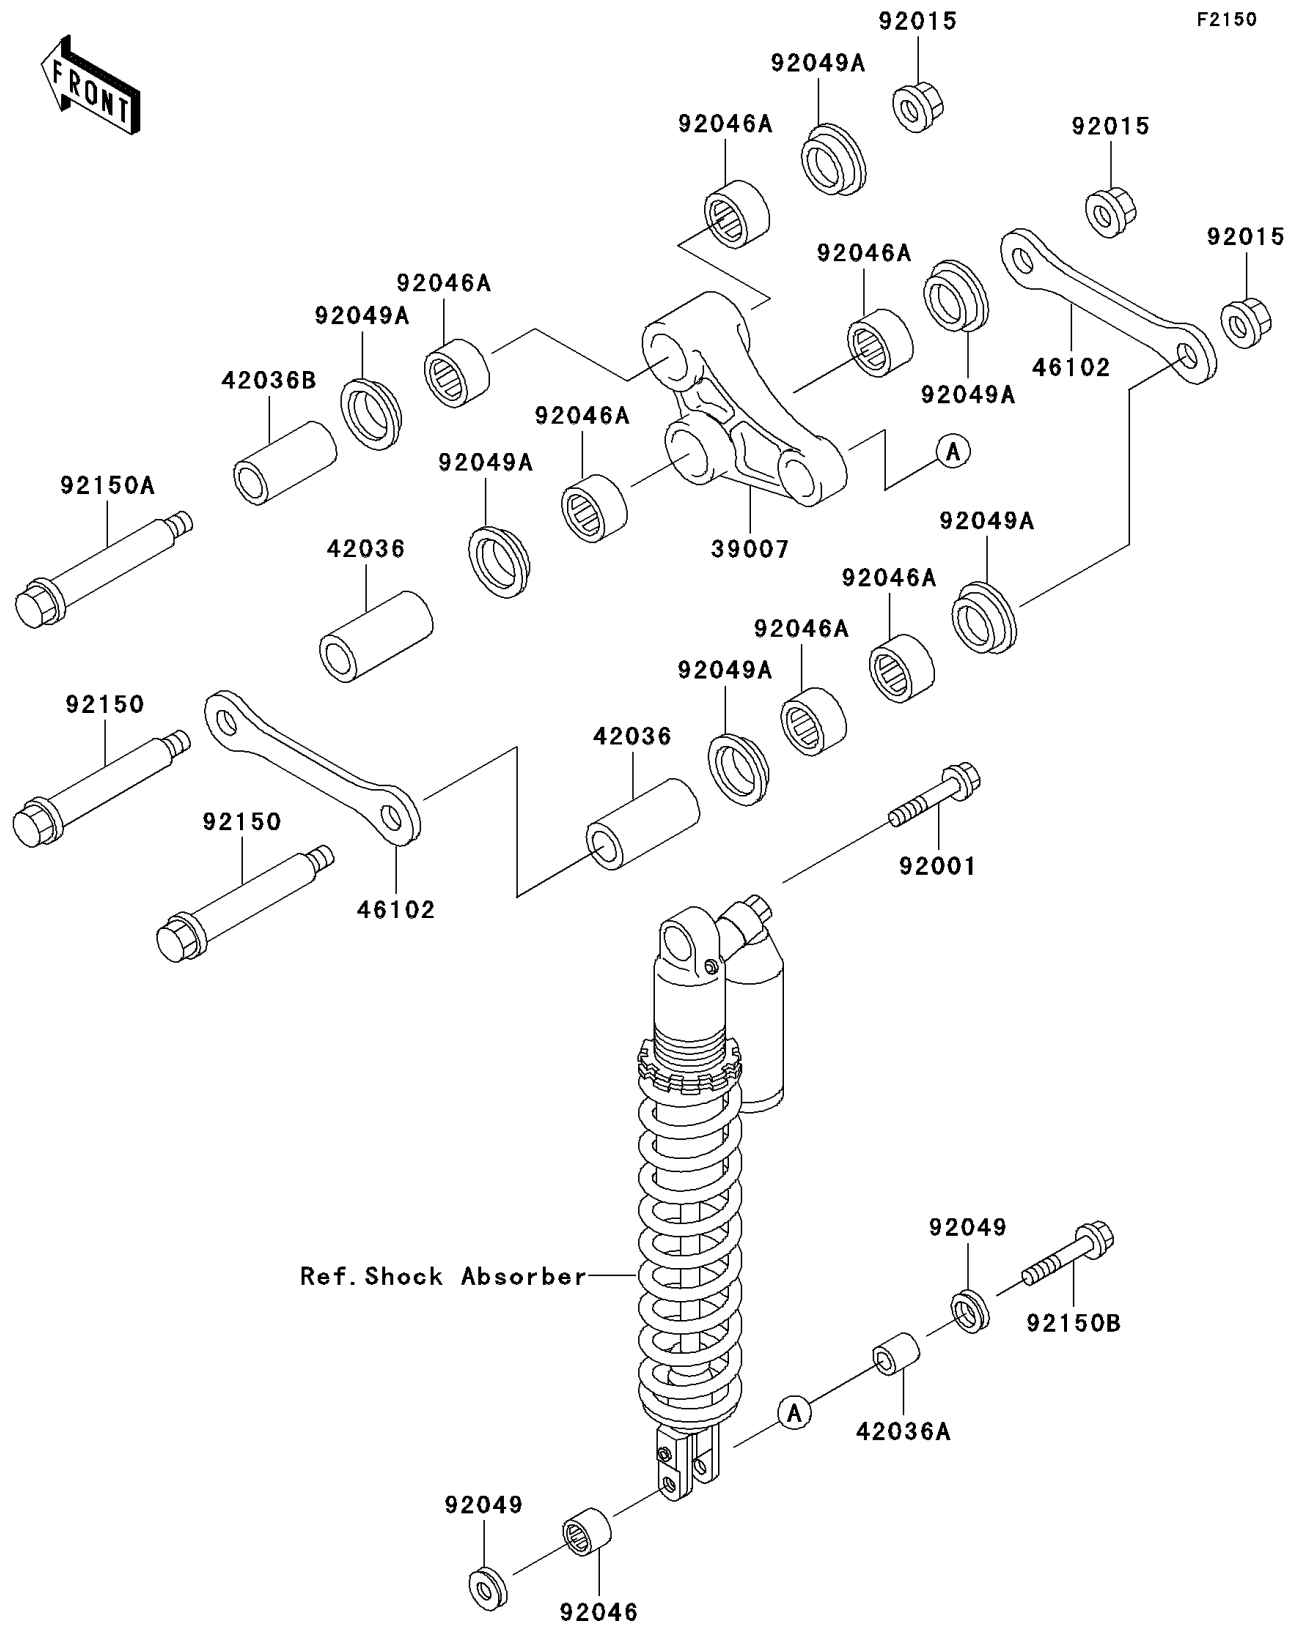

2002 KDX220R PARTS DIAGRAM

Rear Suspension

2002 KDX220R PARTS LIST

Rear Suspension

ITEM NAME	PART NUMBER	QUANTITY
ARM-SUSP,UNI TRAK (Ref # 39007)	39007-1229	1
SLEEVE,15X22X57 (Ref # 42036)	42036-1245	1
SLEEVE,10X16X19 (Ref # 42036A)	42036-1248	1
SLEEVE,15X22X45 (Ref # 42036B)	42036-1309	1
ROD,SUSPENSION (Ref # 46102)	46102-1358	1
BOLT,FLANGED,10X44 (Ref # 92001)	92001-1499	1
NUT,FLANGED,12MM (Ref # 92015)	92015-1433	1
BEARING-NEEDLE,16BM2212 (Ref # 92046)	92046-1192	1
BEARING-NEEDLE,22BM2816 (Ref # 92046A)	92046-1216	1
SEAL-OIL (Ref # 92049)	92049-1330	1
SEAL-OIL,MHA22 28 5.7F-1 (Ref # 92049A)	92049-1402	1
BOLT,ROD,12X85 (Ref # 92150)	92150-1213	1
BOLT,FLANGED,12X76 (Ref # 92150A)	92150-1701	1
BOLT,FLANGED,10X40 (Ref # 92150B)	92150-1711	1