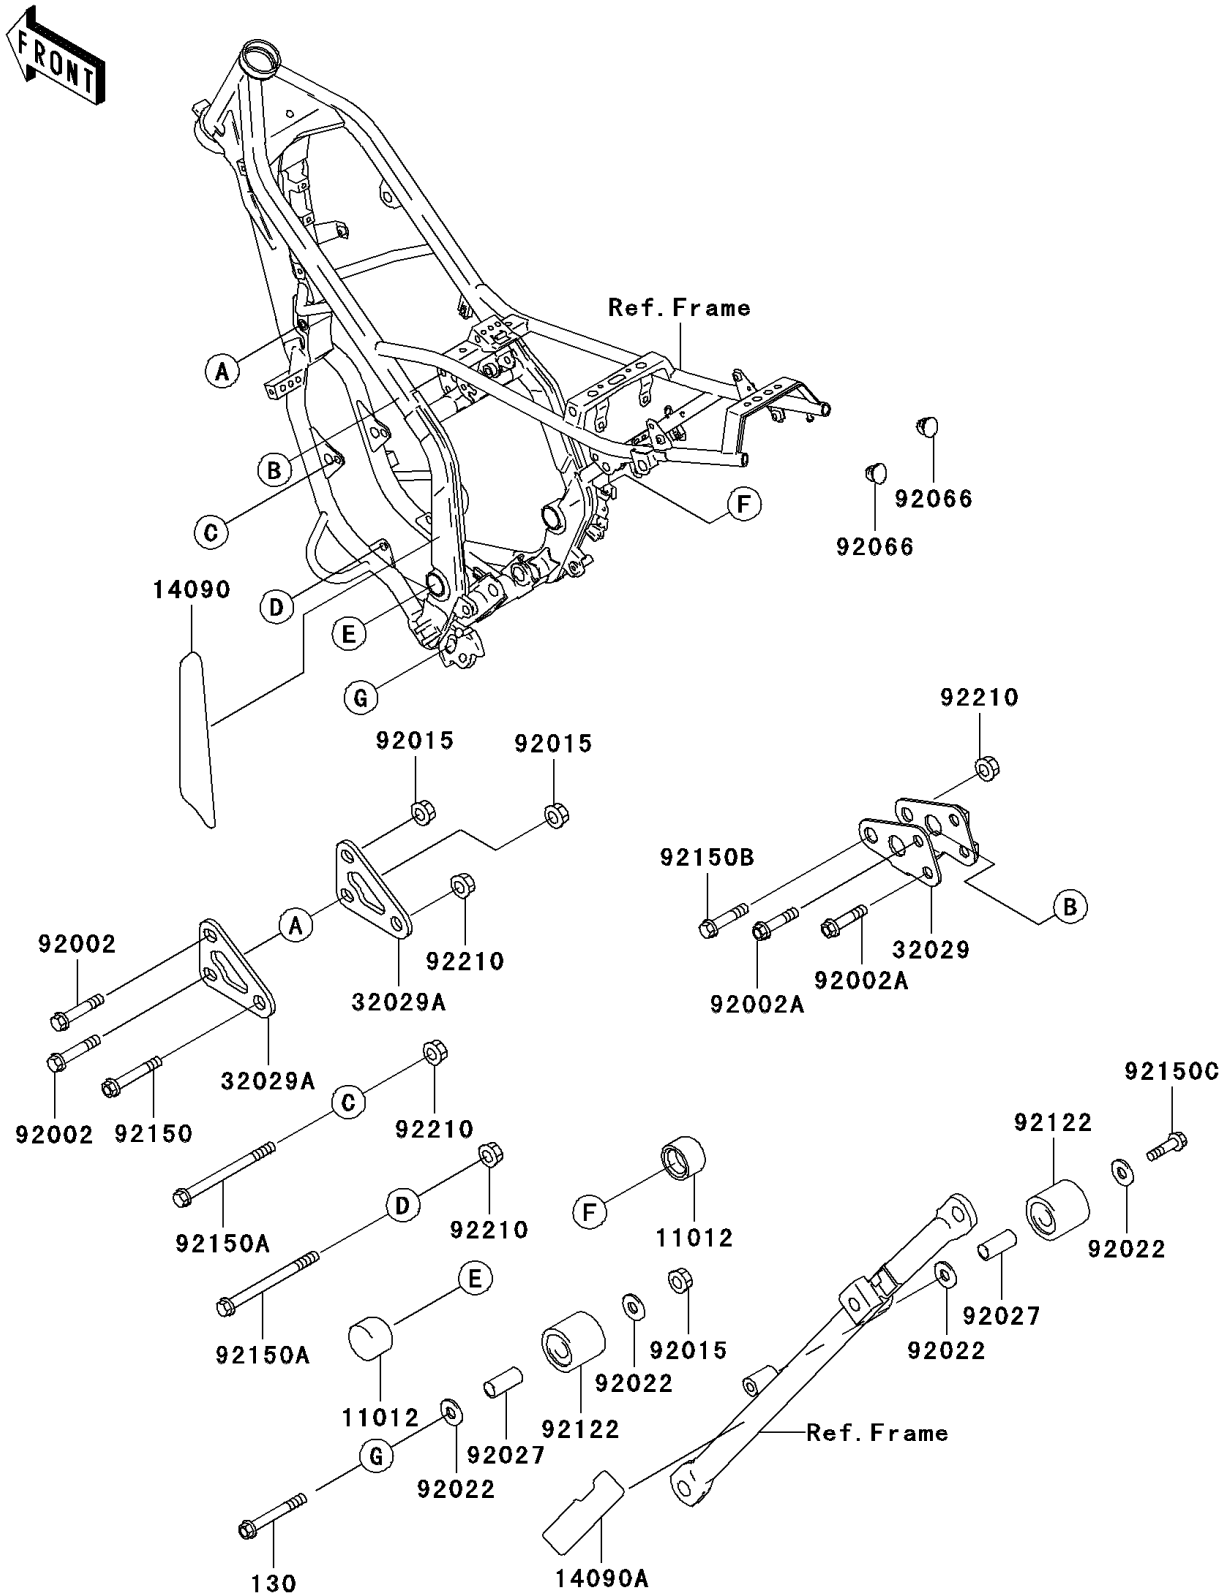

2002 KDX220R PARTS DIAGRAM

Engine Mount

F2122

2002 KDX220R PARTS LIST

Engine Mount

ITEM NAME	PART NUMBER	QUANTITY
BOLT-FLANGED,8X55 (Ref # 130)	130G0855	1
CAP,AXLE NUT (Ref # 11012)	11012-1591	1
COVER (Ref # 14090)	14090-1514	1
COVER (Ref # 14090A)	14090-1557	1
BRACKET-ENGINE,HEAD,RR (Ref # 32029)	32029-1913	1
BRACKET-ENGINE (Ref # 32029A)	32029-1944	1
BOLT (Ref # 92002)	92002-1221	1
BOLT,FLANGED,8X47 (Ref # 92002A)	92002-1850	1
NUT,8MM (Ref # 92015)	92015-1432	1
WASHER,8.5X20X1.6 (Ref # 92022)	92022-1561	1
COLLAR,CHAIN ROLLER (Ref # 92027)	92027-1670	1
PLUG (Ref # 92066)	92066-1093	1
ROLLER,CHAIN GUIDE (Ref # 92122)	92122-1153	1
BOLT,FLANGED,10X57 (Ref # 92150)	92150-1227	1
BOLT,FLANGED,10X105 (Ref # 92150A)	92150-1624	1
BOLT,FLANGED,10X51 (Ref # 92150B)	92150-1719	1
BOLT,FLANGED,8X40 (Ref # 92150C)	92150-1961	1
NUT,LOCK,FLANGED,10MM (Ref # 92210)	92210-1080	1