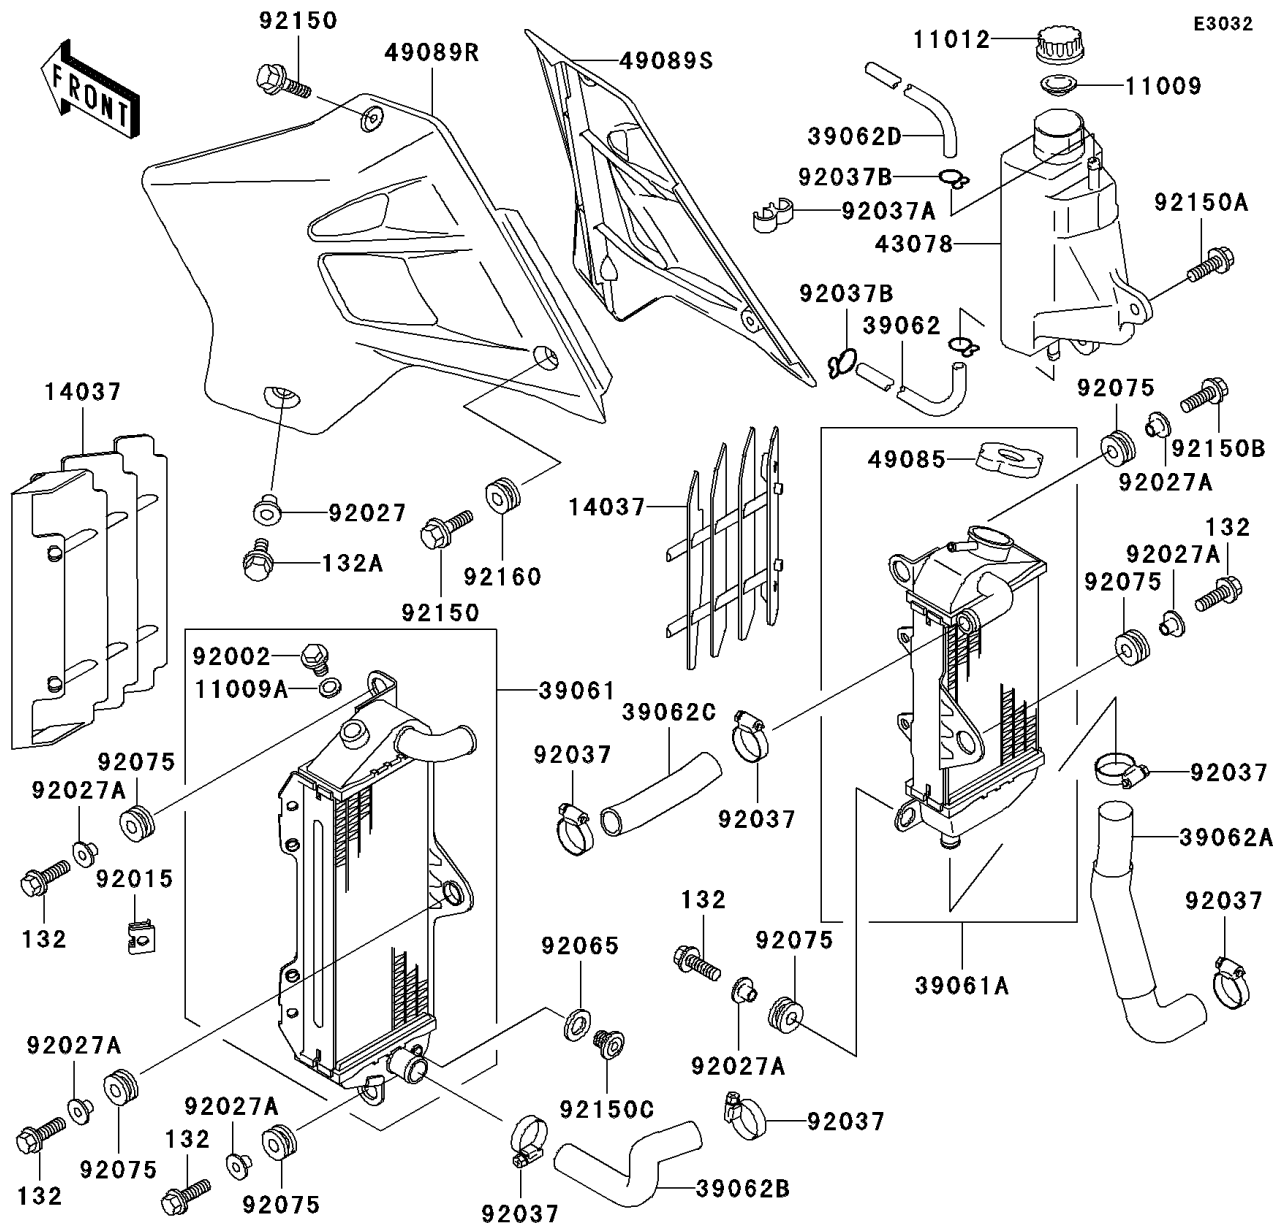

2002 KDX220R PARTS DIAGRAM

Radiator

WD

2002 KDX220R PARTS LIST

Radiator

ITEM NAME	PART NUMBER	QUANTITY
GASKET,RESERVOIR TANK CAP (Ref # 11009)	11009-1145	1
GASKET,DRAIN BOLT (Ref # 11009A)	11009-1152	1
CAP (Ref # 11012)	11012-1084	1
SCREEN,WHITE (Ref # 14037)	14037-1099-RZ	1
RADIATOR-ASSY,LH (Ref # 39061)	39061-1239	1
RADIATOR-ASSY,RH (Ref # 39061A)	39061-1240	1
HOSE-COOLING,5X9X700 (Ref # 39062)	39062-1423	1
HOSE-COOLING,RADIATOR,RH-PUMP (Ref # 39062A)	39062-1579	1
HOSE-COOLING,HEAD-RADIATOR,LH (Ref # 39062B)	39062-1580	1
HOSE-COOLING,RADIATOR-RADIATOR (Ref # 39062C)	39062-1609	1
HOSE-COOLING,5X9X368.5 (Ref # 39062D)	39062-1619	1
RESERVOIR (Ref # 43078)	43078-1142	1
CAP-ASSY-PRESSURE,P1.1 (Ref # 49085)	49085-1070	1
SHROUD-ENGINE,LH,L.GREEN (Ref # 49089R)	49089-5393-6W	1
SHROUD-ENGINE,RH,L.GREEN (Ref # 49089S)	49089-5394-6W	1
BOLT,RADIATOR DRAIN (Ref # 92002)	92002-1682	1
NUT (Ref # 92015)	92015-1487	1
COLLAR (Ref # 92027)	92027-1183	1
COLLAR,L=13.1 (Ref # 92027A)	92027-251	1
CLAMP,COOLING HOSE (Ref # 92037)	92037-1589	1
BOLT-FLANGED-SMALL (Ref # 132)	132Y0620	1
BOLT-FLANGED-SMALL (Ref # 132A)	132Y0625	1
CLAMP,HOSE (Ref # 92037A)	92037-1603	1
CLAMP (Ref # 92037B)	92037-1712	1
GASKET,10.5X16X1 (Ref # 92065)	92065-058	1
DAMPER (Ref # 92075)	92075-209	1
BOLT,6X12 (Ref # 92150)	92150-1435	1
BOLT,FLANGED,6X14 (Ref # 92150A)	92150-1504	1
BOLT,FLANGED,6X25 (Ref # 92150B)	92150-1507	1

2002 KDX220R PARTS LIST

Radiator

ITEM NAME	PART NUMBER	QUANTITY
BOLT,10X10 (Ref # 92150C)	92150-1867	1
DAMPER (Ref # 92160)	92160-1167	1