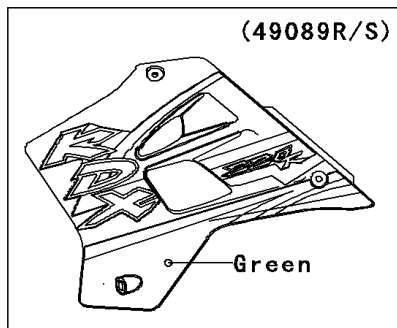

2002 KDX220R PARTS DIAGRAM

Radiator

WD

2002 KDX220R PARTS LIST

Radiator

ITEM NAME	PART NUMBER	QUANTITY
GASKET,RESERVOIR TANK CAP (Ref # 11009)	11009-1145	1
GASKET,DRAIN BOLT (Ref # 11009A)	11009-1152	1
CAP (Ref # 11012)	11012-1084	1
SCREEN,WHITE (Ref # 14037)	14037-1099-RZ	1
RADIATOR-ASSY,LH (Ref # 39061)	39061-1239	1
RADIATOR-ASSY,RH (Ref # 39061A)	39061-1240	1
HOSE-COOLING,5X9X700 (Ref # 39062)	39062-1423	1
HOSE-COOLING,RADIATOR,RH-PUMP (Ref # 39062A)	39062-1579	1
HOSE-COOLING,HEAD-RADIATOR,LH (Ref # 39062B)	39062-1580	1
HOSE-COOLING,RADIATOR-RADIATOR (Ref # 39062C)	39062-1609	1
HOSE-COOLING,5X9X368.5 (Ref # 39062D)	39062-1619	1
RESERVOIR (Ref # 43078)	43078-1142	1
CAP-ASSY-PRESSURE,P1.1 (Ref # 49085)	49085-1070	1
SHROUD-ENGINE,LH,L.GREEN (Ref # 49089R)	49089-5393-6W	1
SHROUD-ENGINE,RH,L.GREEN (Ref # 49089S)	49089-5394-6W	1
BOLT,RADIATOR DRAIN (Ref # 92002)	92002-1682	1
NUT (Ref # 92015)	92015-1487	1
COLLAR (Ref # 92027)	92027-1183	1
COLLAR,L=13.1 (Ref # 92027A)	92027-251	1
CLAMP,COOLING HOSE (Ref # 92037)	92037-1589	1
BOLT-FLANGED-SMALL (Ref # 132)	132Y0620	1
BOLT-FLANGED-SMALL (Ref # 132A)	132Y0625	1
CLAMP,HOSE (Ref # 92037A)	92037-1603	1
CLAMP (Ref # 92037B)	92037-1712	1
GASKET,10.5X16X1 (Ref # 92065)	92065-058	1
DAMPER (Ref # 92075)	92075-209	1
BOLT,6X12 (Ref # 92150)	92150-1435	1
BOLT,FLANGED,6X14 (Ref # 92150A)	92150-1504	1
BOLT,FLANGED,6X25 (Ref # 92150B)	92150-1507	1

2002 KDX220R PARTS LIST

Radiator

ITEM NAME	PART NUMBER	QUANTITY
BOLT,10X10 (Ref # 92150C)	92150-1867	1
DAMPER (Ref # 92160)	92160-1167	1