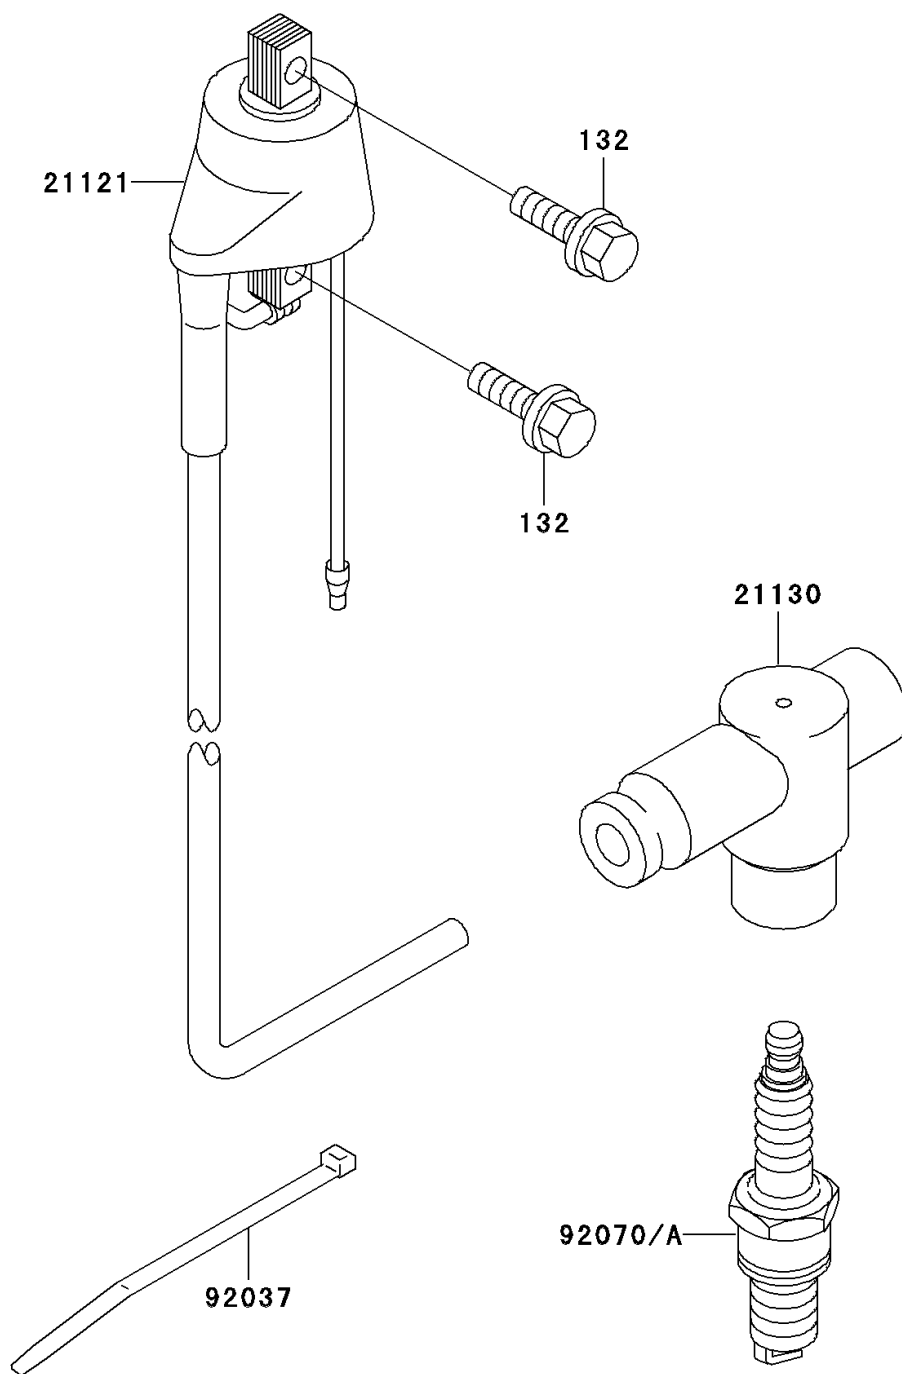

2002 KDX220R PARTS DIAGRAM

Ignition System

E1830

2002 KDX220R PARTS LIST

Ignition System

ITEM NAME	PART NUMBER	QUANTITY
BOLT-FLANGED-SMALL (Ref # 132)	132Y0618	1
COIL-IGNITION (Ref # 21121)	21121-1230	1
CAP-SPARK PLUG (Ref # 21130)	21130-1073	1
CLAMP (Ref # 92037)	92037-1173	1
PLUG-SPARK,BR9ES(NGK),SOLID (Ref # 92070)	92070-1157	1
PLUG-SPARK,BR8ES(NGK),SOLID (Ref # 92070A)	92070-3702	1