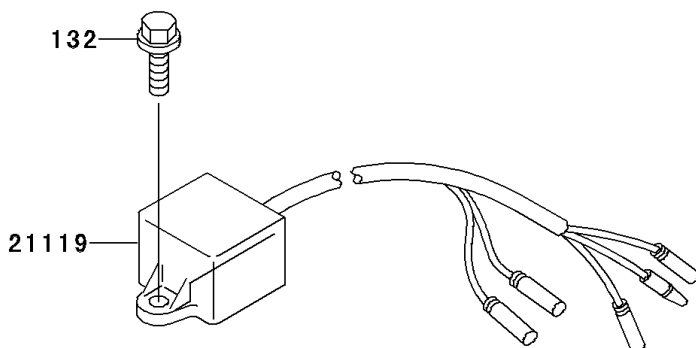

2002 KDX220R PARTS DIAGRAM

Generator

E1810

2002 KDX220R PARTS LIST

Generator

ITEM NAME	PART NUMBER	QUANTITY
BOLT-FLANGED-SMALL (Ref # 132)	132Y0612	1
BRACKET (Ref # 11046)	11046-1413	1
STATOR (Ref # 21003)	21003-1279	1
ROTOR,MAGNETO (Ref # 21007)	21007-1276	1
REGULATOR-VOLTAGE (Ref # 21066)	21066-1072	1
IGNITER (Ref # 21119)	21119-1432	1
SCREW,5X16 (Ref # 92009)	92009-1722	1
NUT,FLANGED,12MM (Ref # 92015)	92015-1156	1
KEY,WOODRUFF (Ref # 92038)	92038-001	1