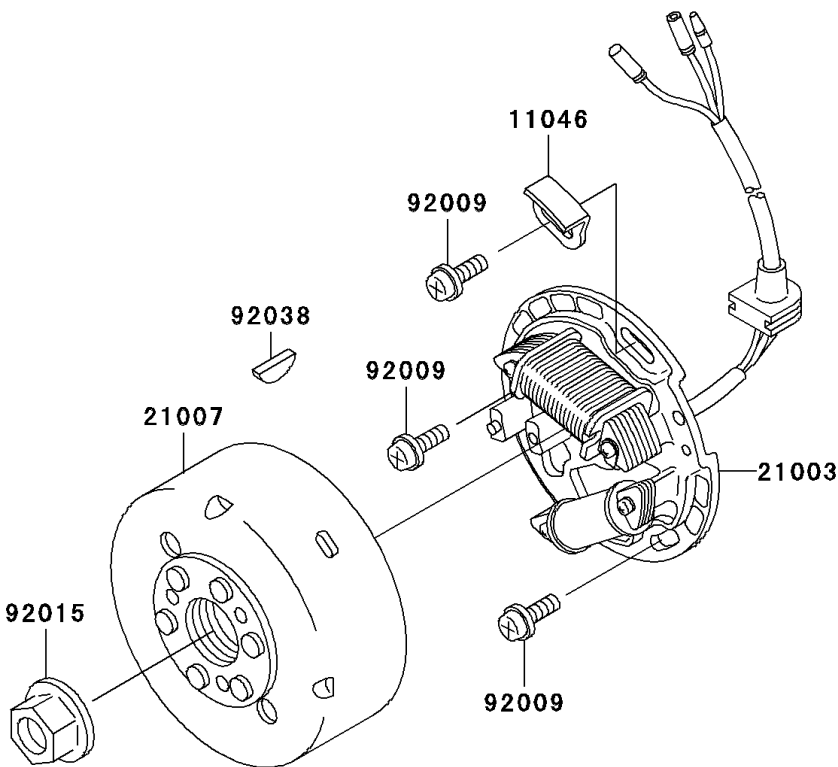

2002 KDX220R PARTS DIAGRAM

Generator

E1810

2002 KDX220R PARTS LIST

Generator

ITEM NAME	PART NUMBER	QUANTITY
BOLT-FLANGED-SMALL (Ref # 132)	132Y0612	2
BRACKET (Ref # 11046)	11046-1413	1
STATOR (Ref # 21003)	21003-1279	1
ROTOR,MAGNETO (Ref # 21007)	21007-1276	1
REGULATOR-VOLTAGE (Ref # 21066)	21066-1072	1
IGNITER (Ref # 21119)	21119-1432	1
SCREW,5X16 (Ref # 92009)	92009-1722	3
NUT,FLANGED,12MM (Ref # 92015)	92015-1156	1
KEY,WOODRUFF (Ref # 92038)	92038-001	1