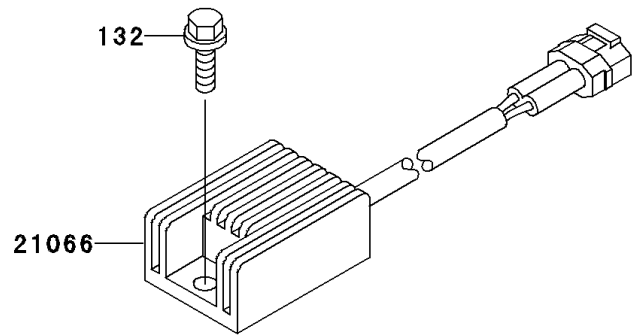

2002 KDX220R PARTS DIAGRAM

Generator

E1810

2002 KDX220R PARTS LIST

Generator

ITEM NAME	PART NUMBER	QUANTITY
BOLT-FLANGED-SMALL (Ref # 132)	132Y0612	2
BRACKET (Ref # 11046)	11046-1413	1
STATOR (Ref # 21003)	21003-1279	1
ROTOR,MAGNETO (Ref # 21007)	21007-1276	1
REGULATOR-VOLTAGE (Ref # 21066)	21066-1072	1
IGNITER (Ref # 21119)	21119-1432	1
SCREW,5X16 (Ref # 92009)	92009-1722	3
NUT,FLANGED,12MM (Ref # 92015)	92015-1156	1
KEY,WOODRUFF (Ref # 92038)	92038-001	1