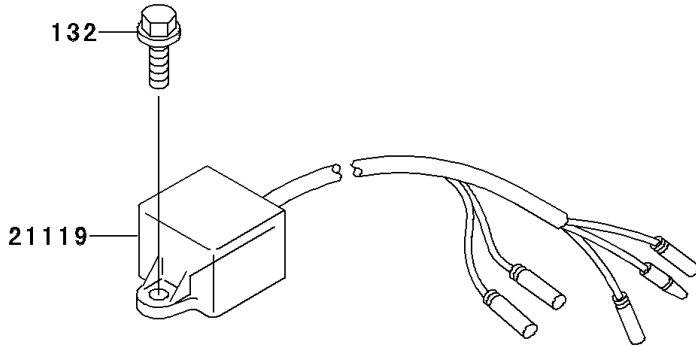

2002 KDX220R PARTS DIAGRAM

Generator

E1810

2002 KDX220R PARTS LIST

Generator

ITEM NAME	PART NUMBER	QUANTITY
BOLT-FLANGED-SMALL (Ref # 132)	132Y0612	2
BRACKET (Ref # 11046)	11046-1413	1
STATOR (Ref # 21003)	21003-1279	1
ROTOR,MAGNETO (Ref # 21007)	21007-1276	1
REGULATOR-VOLTAGE (Ref # 21066)	21066-1072	1
IGNITER (Ref # 21119)	21119-1432	1
SCREW,5X16 (Ref # 92009)	92009-1722	3
NUT,FLANGED,12MM (Ref # 92015)	92015-1156	1
KEY,WOODRUFF (Ref # 92038)	92038-001	1