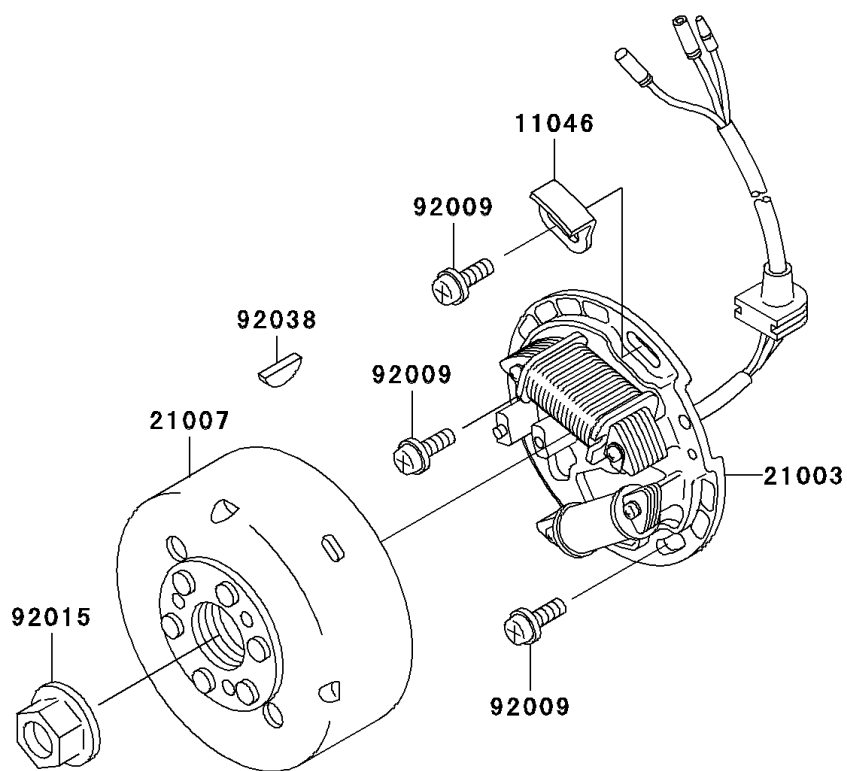

2002 KDX220R PARTS DIAGRAM

Generator

E1810

2002 KDX220R PARTS LIST

Generator

ITEM NAME	PART NUMBER	QUANTITY
BOLT-FLANGED-SMALL (Ref # 132)	132Y0612	1
BRACKET (Ref # 11046)	11046-1413	1
STATOR (Ref # 21003)	21003-1279	1
ROTOR,MAGNETO (Ref # 21007)	21007-1276	1
REGULATOR-VOLTAGE (Ref # 21066)	21066-1072	1
IGNITER (Ref # 21119)	21119-1432	1
SCREW,5X16 (Ref # 92009)	92009-1722	1
NUT,FLANGED,12MM (Ref # 92015)	92015-1156	1
KEY,WOODRUFF (Ref # 92038)	92038-001	1