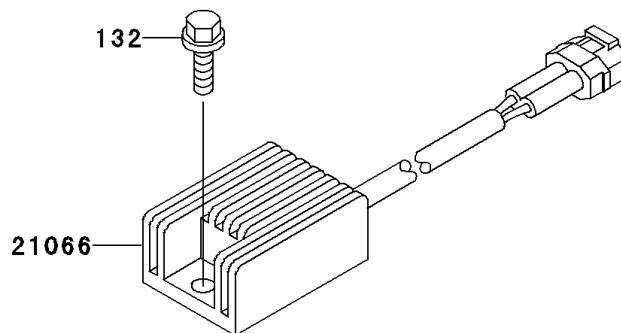

2002 KDX220R PARTS DIAGRAM

Generator

E1810

2002 KDX220R PARTS LIST

Generator

ITEM NAME	PART NUMBER	QUANTITY
BOLT-FLANGED-SMALL (Ref # 132)	132Y0612	1
BRACKET (Ref # 11046)	11046-1413	1
STATOR (Ref # 21003)	21003-1279	1
ROTOR,MAGNETO (Ref # 21007)	21007-1276	1
REGULATOR-VOLTAGE (Ref # 21066)	21066-1072	1
IGNITER (Ref # 21119)	21119-1432	1
SCREW,5X16 (Ref # 92009)	92009-1722	1
NUT,FLANGED,12MM (Ref # 92015)	92015-1156	1
KEY,WOODRUFF (Ref # 92038)	92038-001	1