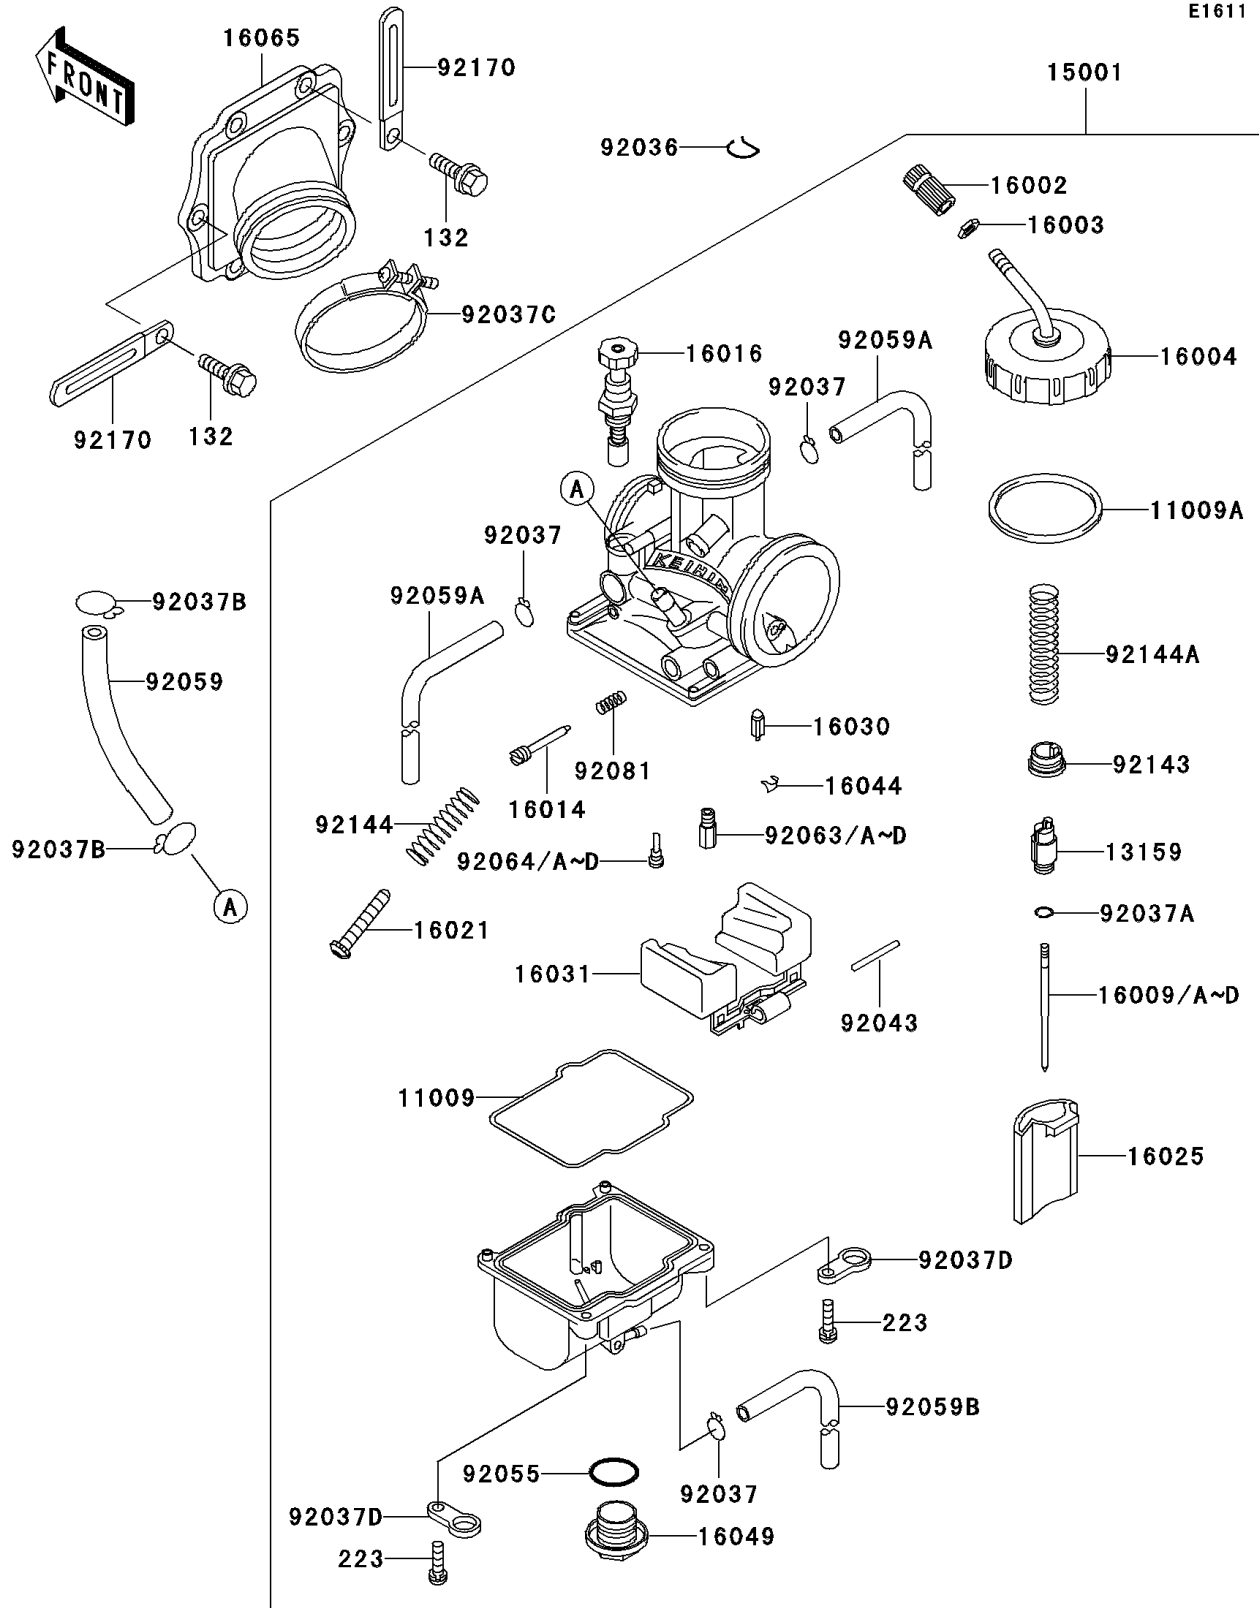

2002 KDX220R PARTS DIAGRAM

Carburetor

E1611