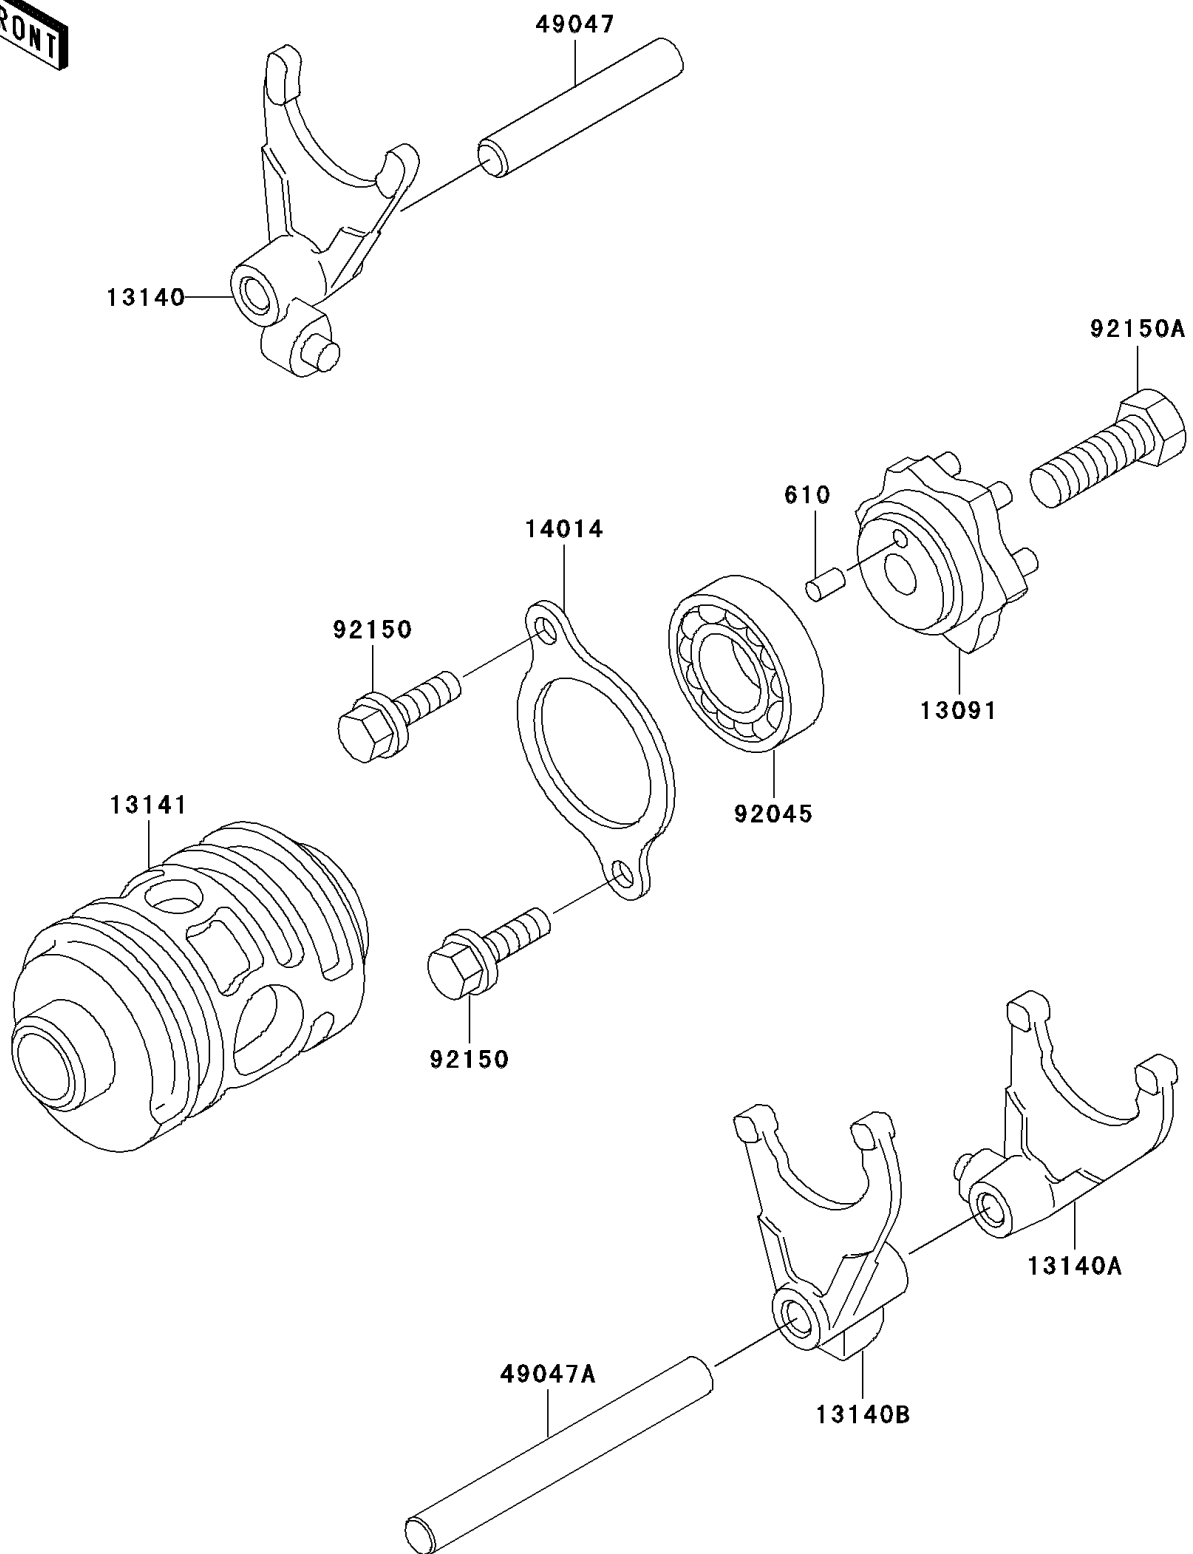

## 2002 KDX220R PARTS DIAGRAM

Gear Change Drum/Shift Fork(s)

E1362

## 2002 KDX220R PARTS LIST

Gear Change Drum/Shift Fork(s)

ITEM NAME	PART NUMBER	QUANTITY
ROLLER,4X8 (Ref # 610)	610A0408	1
HOLDER,CHANGE DRUM (Ref # 13091)	13091-1364	1
FORK-SHIFT,5TH&TOP (Ref # 13140)	13140-1074	1
FORK-SHIFT,LOW&4TH (Ref # 13140A)	13140-1243	1
FORK-SHIFT,2ND&3RD (Ref # 13140B)	13140-1244	1
DRUM-CHANGE (Ref # 13141)	13141-1117	1
PLATE-POSITION (Ref # 14014)	14014-1020	1
ROD-SHIFT,8X58 (Ref # 49047)	49047-1089	1
ROD-SHIFT,8X82.5 (Ref # 49047A)	49047-1090	1
BEARING-BALL (Ref # 92045)	92045-1319	1
BOLT,6X12 (Ref # 92150)	92150-1868	1
BOLT,8X25 (Ref # 92150A)	92150-1911	1