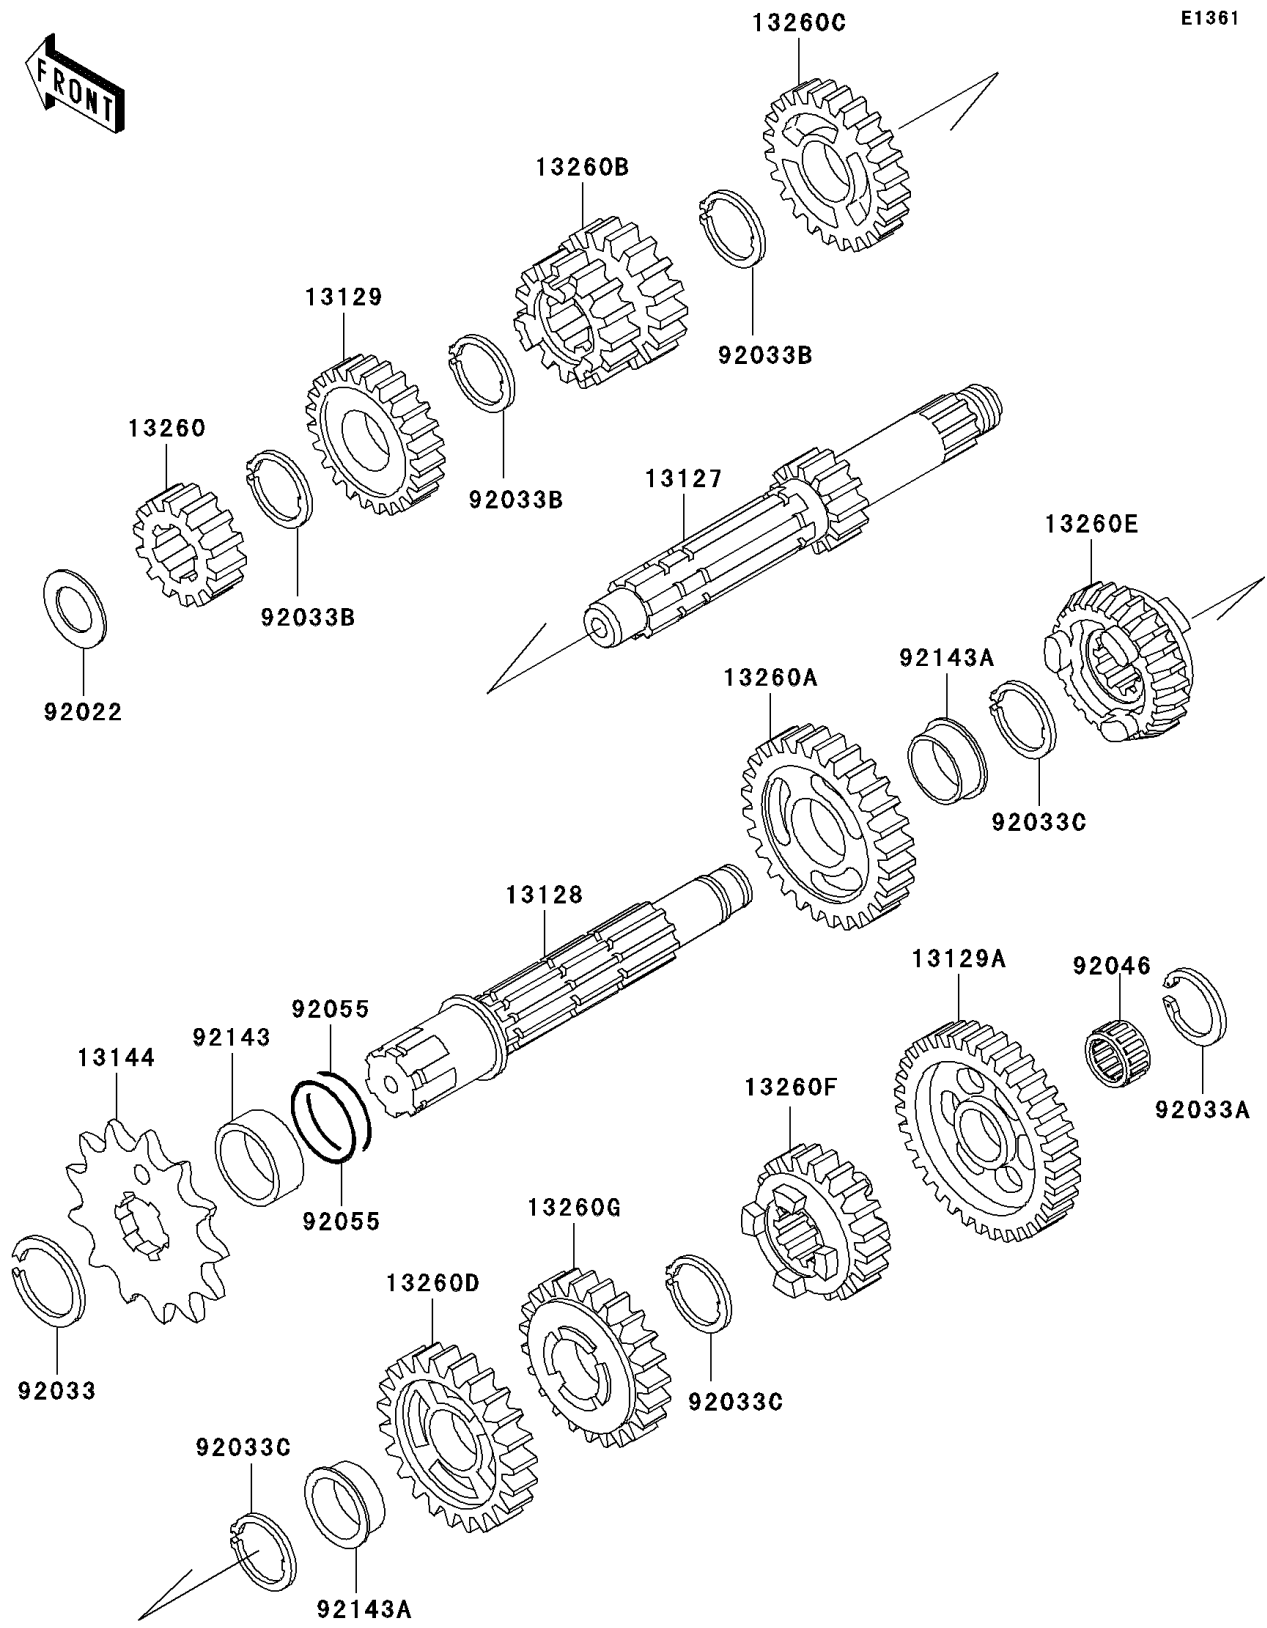

2002 KDX220R PARTS DIAGRAM

Transmission

E1361

2002 KDX220R PARTS LIST

Transmission

ITEM NAME	PART NUMBER	QUANTITY
SHAFT-TRANSMISSION INPUT,13T (Ref # 13127)	13127-1237	1
SHAFT-TRANSMISSION OUTPUT (Ref # 13128)	13128-1164	1
GEAR,INPUT 5TH,24T (Ref # 13129)	13129-1753	1
GEAR,OUTPUT LOW,35T (Ref # 13129A)	13129-1755	1
SPROCKET-OUTPUT,13T (Ref # 13144)	13144-1027	1
GEAR,INPUT 2ND,14T (Ref # 13260)	13260-1003	1
GEAR,OUTPUT 2ND,28T (Ref # 13260A)	13260-1004	1
GEAR,INPUT 3RD&4TH,15T&17T (Ref # 13260B)	13260-1006	1
GEAR,INPUT TOP,23T (Ref # 13260C)	13260-1425	1
GEAR,OUTPUT 3RD,23T (Ref # 13260D)	13260-1426	1
GEAR,OUTPUT 5TH,25T (Ref # 13260E)	13260-1427	1
GEAR,OUTPUT TOP,20T (Ref # 13260F)	13260-1489	1
GEAR,OUTPUT 4TH,21T (Ref # 13260G)	13260-1567	1
WASHER,THRUST,16.5X28X1 (Ref # 92022)	92022-170	1
RING-SNAP,24MM (Ref # 92033)	92033-026	1
RING-SNAP (Ref # 92033A)	92033-032	1
RING-SNAP,20MM (Ref # 92033B)	92033-1231	3
RING-SNAP,20MM (Ref # 92033C)	92033-1258	3
BEARING-NEEDLE,K17X23X13.8X (Ref # 92046)	92046-1059	1
RING-O (Ref # 92055)	92055-035	2
COLLAR (Ref # 92143)	92143-1433	1
COLLAR (Ref # 92143A)	92143-1472	2