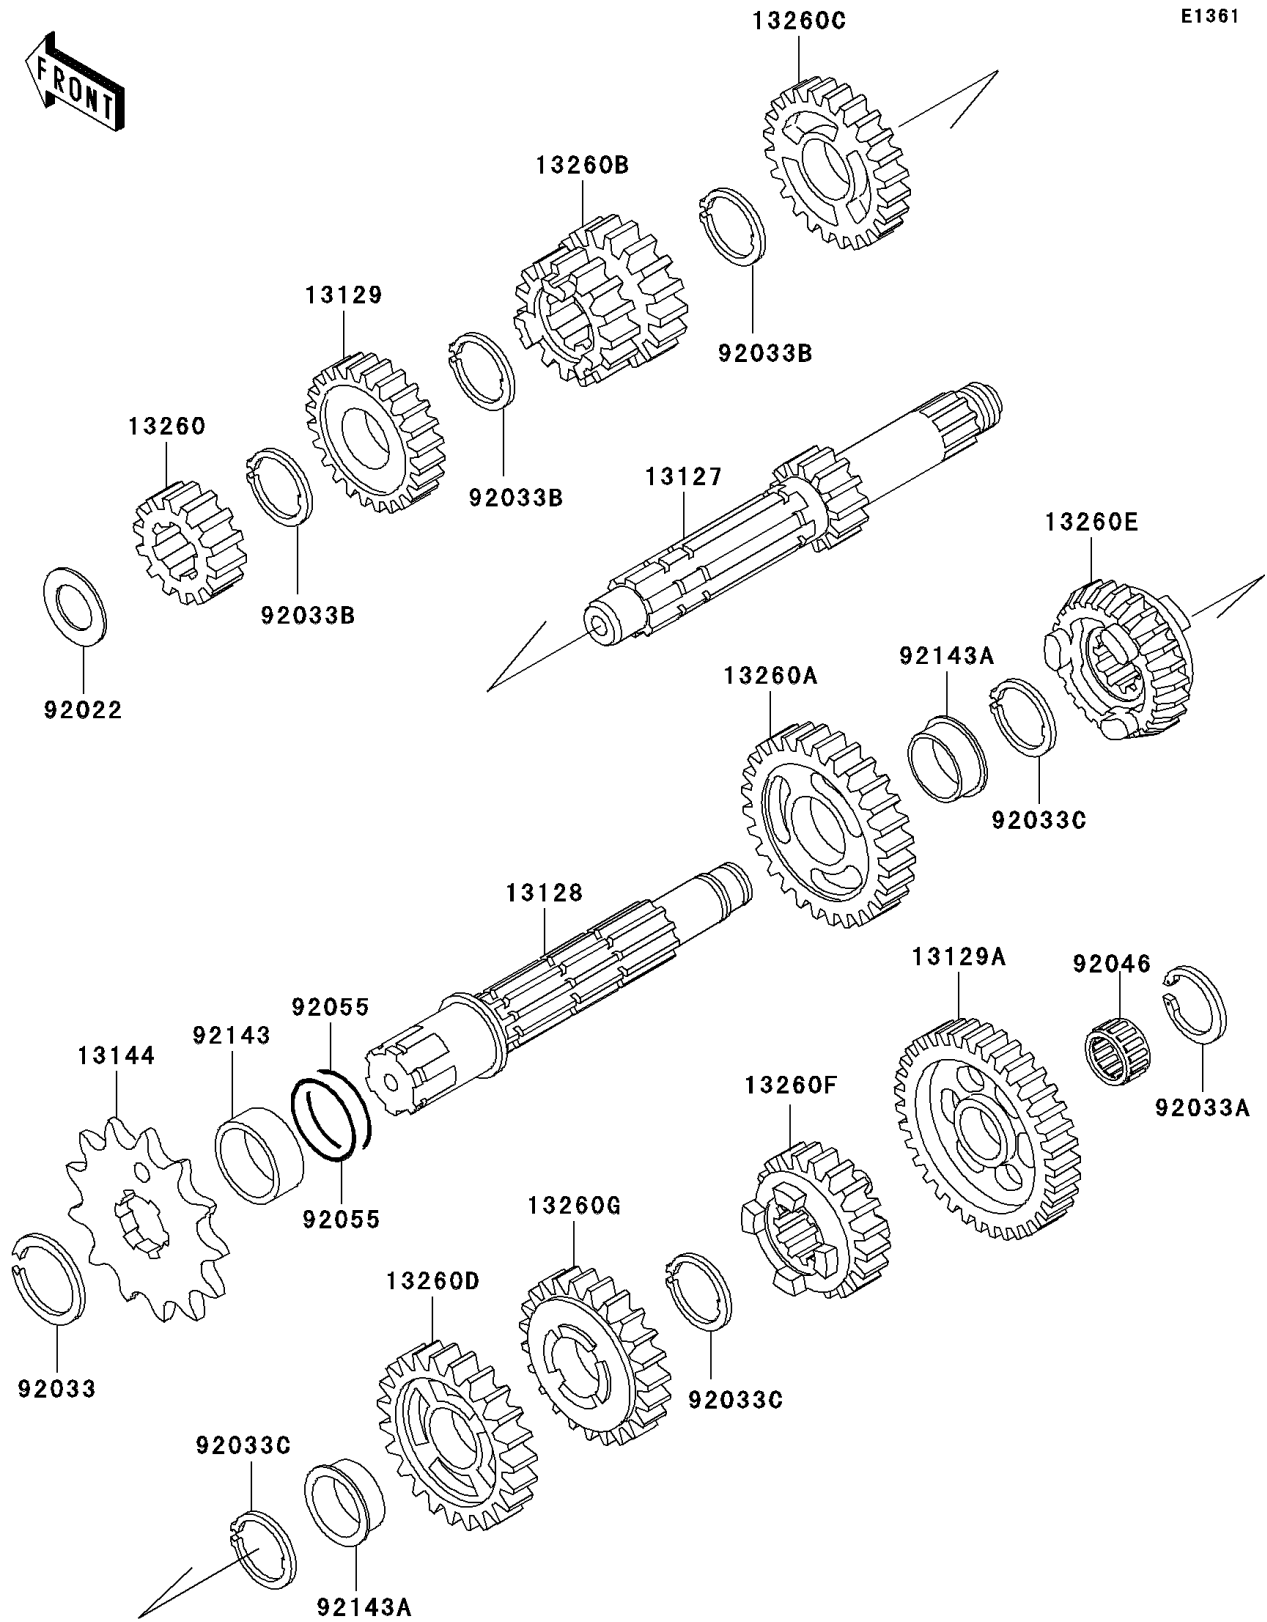

2002 KDX220R PARTS DIAGRAM

Transmission

2002 KDX220R PARTS LIST

Transmission

ITEM NAME	PART NUMBER	QUANTITY
SHAFT-TRANSMISSION INPUT,13T (Ref # 13127)	13127-1237	1
SHAFT-TRANSMISSION OUTPUT (Ref # 13128)	13128-1164	1
GEAR,INPUT 5TH,24T (Ref # 13129)	13129-1753	1
GEAR,OUTPUT LOW,35T (Ref # 13129A)	13129-1755	1
SPROCKET-OUTPUT,13T (Ref # 13144)	13144-1027	1
GEAR,INPUT 2ND,14T (Ref # 13260)	13260-1003	1
GEAR,OUTPUT 2ND,28T (Ref # 13260A)	13260-1004	1
GEAR,INPUT 3RD&4TH,15T&17T (Ref # 13260B)	13260-1006	1
GEAR,INPUT TOP,23T (Ref # 13260C)	13260-1425	1
GEAR,OUTPUT 3RD,23T (Ref # 13260D)	13260-1426	1
GEAR,OUTPUT 5TH,25T (Ref # 13260E)	13260-1427	1
GEAR,OUTPUT TOP,20T (Ref # 13260F)	13260-1489	1
GEAR,OUTPUT 4TH,21T (Ref # 13260G)	13260-1567	1
WASHER,THRUST,16.5X28X1 (Ref # 92022)	92022-170	1
RING-SNAP,24MM (Ref # 92033)	92033-026	1
RING-SNAP (Ref # 92033A)	92033-032	1
RING-SNAP,20MM (Ref # 92033B)	92033-1231	1
RING-SNAP,20MM (Ref # 92033C)	92033-1258	1
BEARING-NEEDLE,K17X23X13.8X (Ref # 92046)	92046-1059	1
RING-O (Ref # 92055)	92055-035	1
COLLAR (Ref # 92143)	92143-1433	1
COLLAR (Ref # 92143A)	92143-1472	1