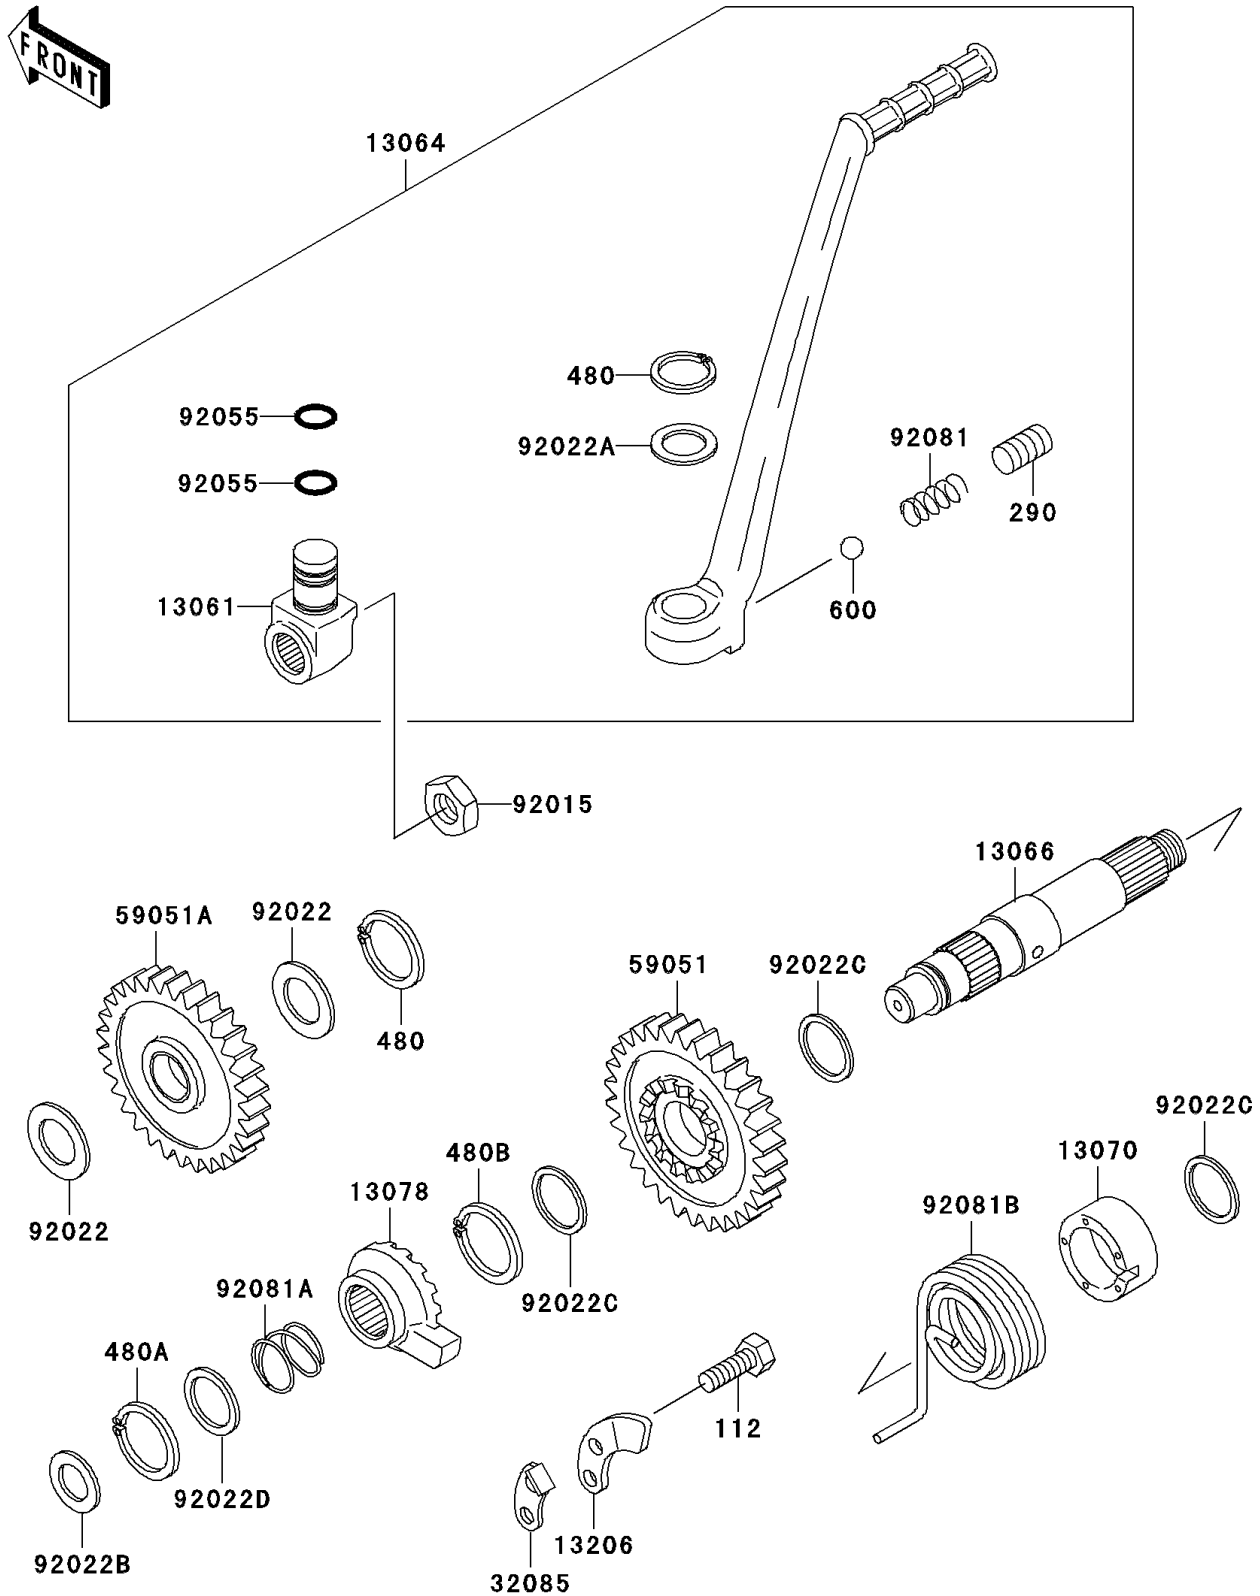

2002 KDX220R PARTS DIAGRAM

Kickstarter Mechanism

E1340

2002 KDX220R PARTS LIST

Kickstarter Mechanism

ITEM NAME	PART NUMBER	QUANTITY
BOLT-UPSET (Ref # 112)	112Y0618	1
SCREW-SET-SOCKET,8X8 (Ref # 290)	290Q0808	1
CIRCLIP-TYPE-C,15MM (Ref # 480)	480J1500	1
CIRCLIP-TYPE-C,16MM (Ref # 480A)	480J1600	1
CIRCLIP-TYPE-C,18MM (Ref # 480B)	480J1800	1
BALL-STEEL,1/4" (Ref # 600)	600A0800	1
BOSS,KICK PEDAL (Ref # 13061)	13061-1487	1
LEVER-ASSY-KICK,PEDAL (Ref # 13064)	13064-1174	1
SHAFT-KICK (Ref # 13066)	13066-1071	1
GUIDE,KICK SPRING (Ref # 13070)	13070-1063	1
RATCHET (Ref # 13078)	13078-1063	1
GUIDE-KICK (Ref # 13206)	13206-1061	1
STOPPER,KICKSTARTER (Ref # 32085)	32085-1016	1
GEAR-SPUR,KICKSTARTER (Ref # 59051)	59051-1224	1
GEAR-SPUR,KICK,30T (Ref # 59051A)	59051-1309	1
NUT,12MM (Ref # 92015)	92015-1958	1
WASHER,15.3X25X0.5 (Ref # 92022)	92022-1045	1
WASHER,16.3X24X1 (Ref # 92022A)	92022-1205	1
WASHER,12.3X20X0.5 (Ref # 92022B)	92022-269	1
WASHER,18.3X22X0.5 (Ref # 92022C)	92022-271	1
WASHER,16.8X22X0.5 (Ref # 92022D)	92022-315	1
RING-O,10X1.5 (Ref # 92055)	92055-061	1
SPRING,KICK PEDAL (Ref # 92081)	92081-020	1
SPRING,RATCHET (Ref # 92081A)	92081-122	1
SPRING,KICKSTARTER (Ref # 92081B)	92081-1926	1