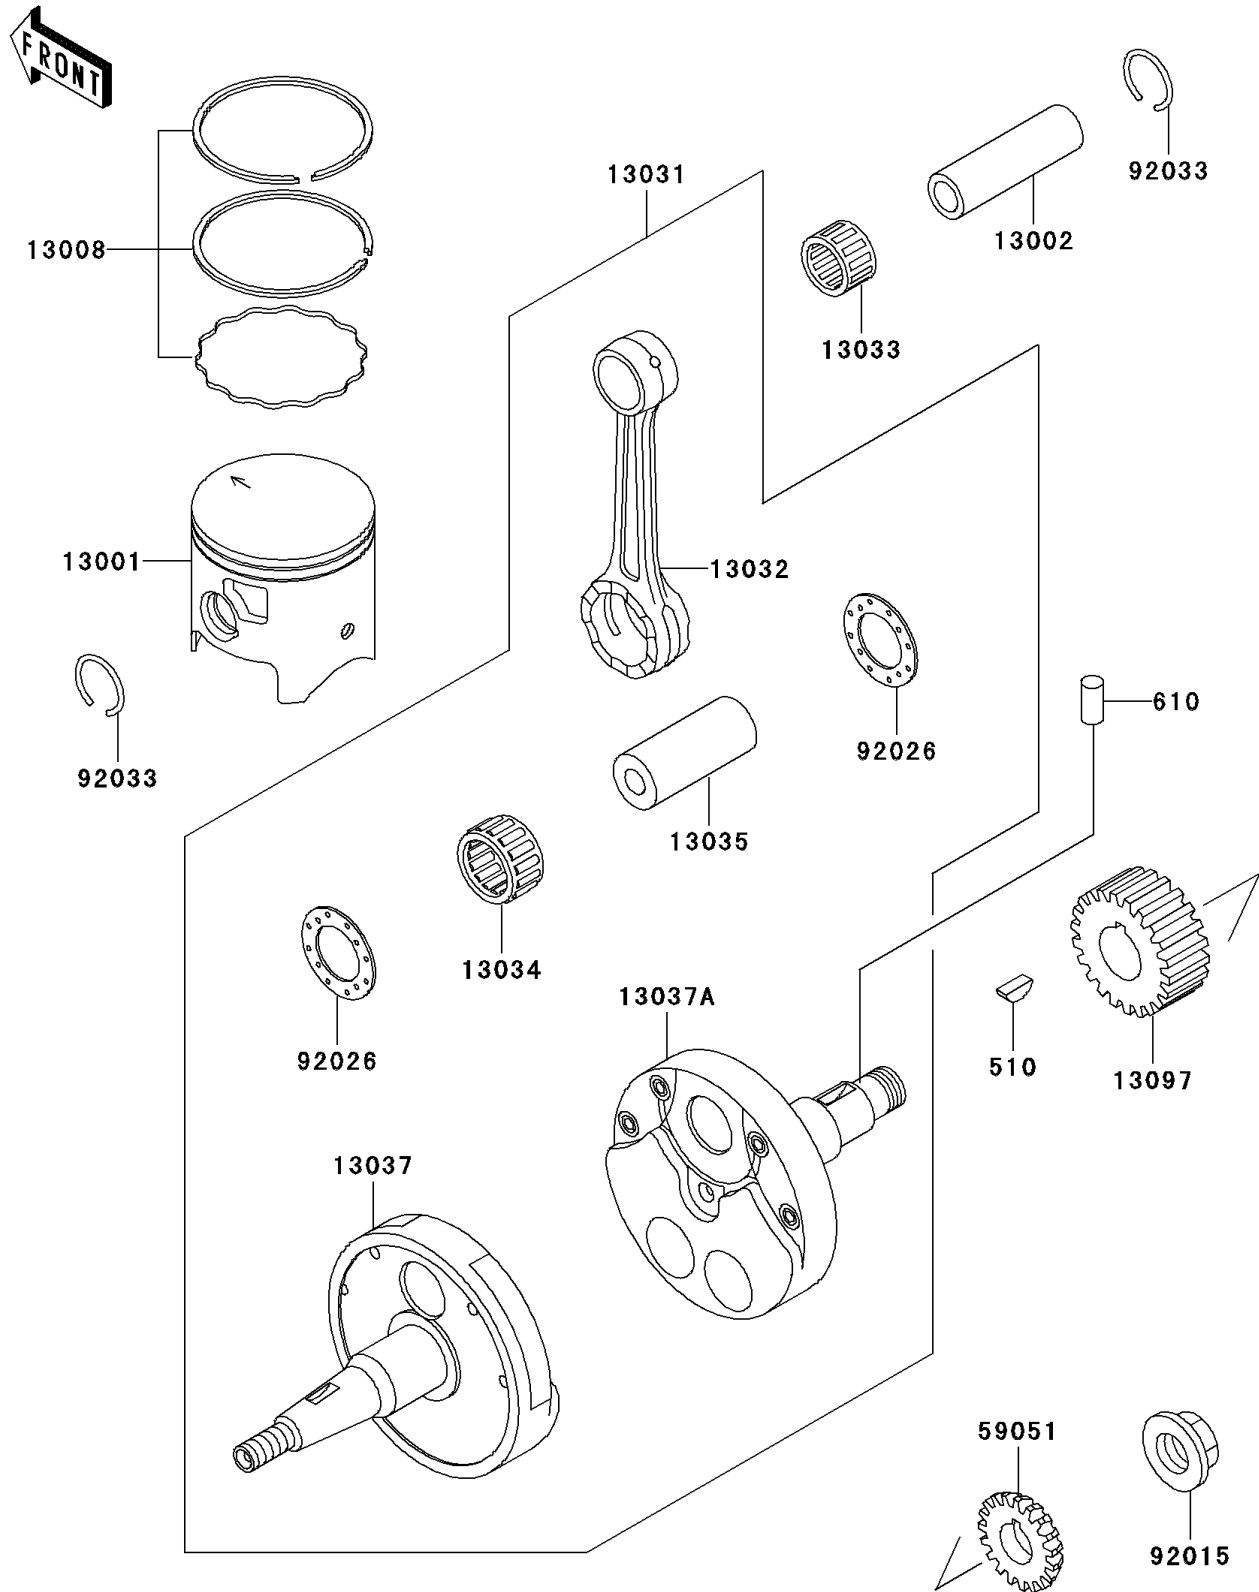

2002 KDX220R PARTS DIAGRAM

Crankshaft/Piston(s)

E1320

2002 KDX220R PARTS LIST

Crankshaft/Piston(s)

ITEM NAME	PART NUMBER	QUANTITY
KEY-WOODRUFF (Ref # 510)	510A5100	1
ROLLER,4X8 (Ref # 610)	610A0408	1
PISTON-ENGINE (Ref # 13001)	13001-1423	1
PIN-PISTON (Ref # 13002)	13002-1103	1
RING-SET-PISTON (Ref # 13008)	13008-1159	1
CRANKSHAFT-COMP (Ref # 13031)	13031-1382	1
ROD-CONNECTING (Ref # 13032)	13032-1210	1
BEARING-SMALL END (Ref # 13033)	13033-1056	1
BEARING-BIG END,B4 (Ref # 13034)	13034-1081	1
PIN-CRANK (Ref # 13035)	13035-1010	1
CRANKSHAFT,LH (Ref # 13037)	13037-1488	1
CRANKSHAFT,RH (Ref # 13037A)	13037-1490	1
GEAR-PRIMARY SPUR,22T (Ref # 13097)	13097-1320	1
GEAR-SPUR,WATER PUMP (Ref # 59051)	59051-1207	1
NUT,16MM (Ref # 92015)	92015-1581	1
SPACER,22.5X37X1.0 (Ref # 92026)	92026-011	1
RING-SNAP,PISTON PIN (Ref # 92033)	92033-1242	1