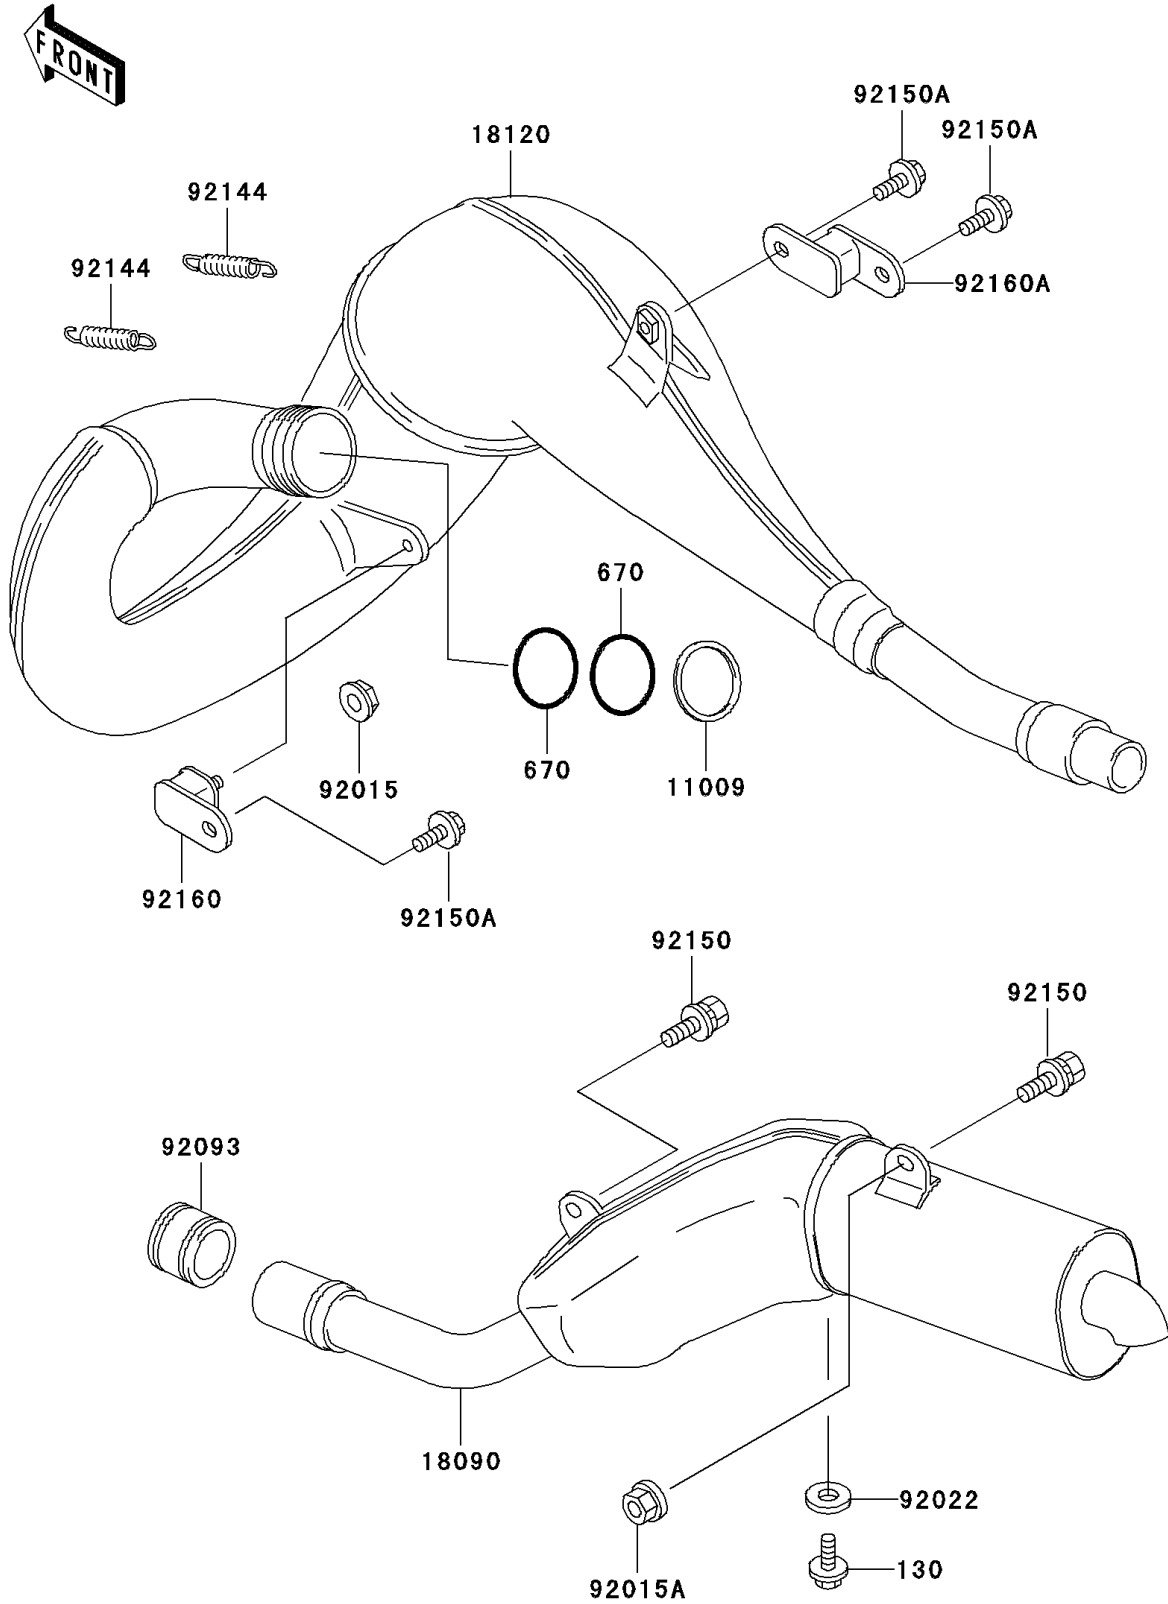

2002 KDX220R PARTS DIAGRAM

Muffler(s)

E1140

2002 KDX220R PARTS LIST

Muffler(s)

ITEM NAME	PART NUMBER	QUANTITY
BOLT-FLANGED (Ref # 130)	130J0812	1
O RING,39MM (Ref # 670)	670E3039	1
GASKET,EXHAUST PIPE (Ref # 11009)	11009-1995	1
BODY-COMP-MUFFLER (Ref # 18090)	18090-1566	1
CHAMBER-EXHAUST (Ref # 18120)	18120-1074	1
NUT,6MM (Ref # 92015)	92015-1365	1
NUT,FLANGED,LOCK,8MM (Ref # 92015A)	92015-1668	1
WASHER,8.2X14X1.0 (Ref # 92022)	92022-1488	1
SEAL,MUFFLER CONNECTING (Ref # 92093)	92093-1328	1
SPRING (Ref # 92144)	92144-1035	1
BOLT,8X20 (Ref # 92150)	92150-1859	1
BOLT,6X12 (Ref # 92150A)	92150-1891	1
DAMPER,MUFFLER,FR (Ref # 92160)	92160-1176	1
DAMPER,MUFFLER,RR (Ref # 92160A)	92160-1201	1