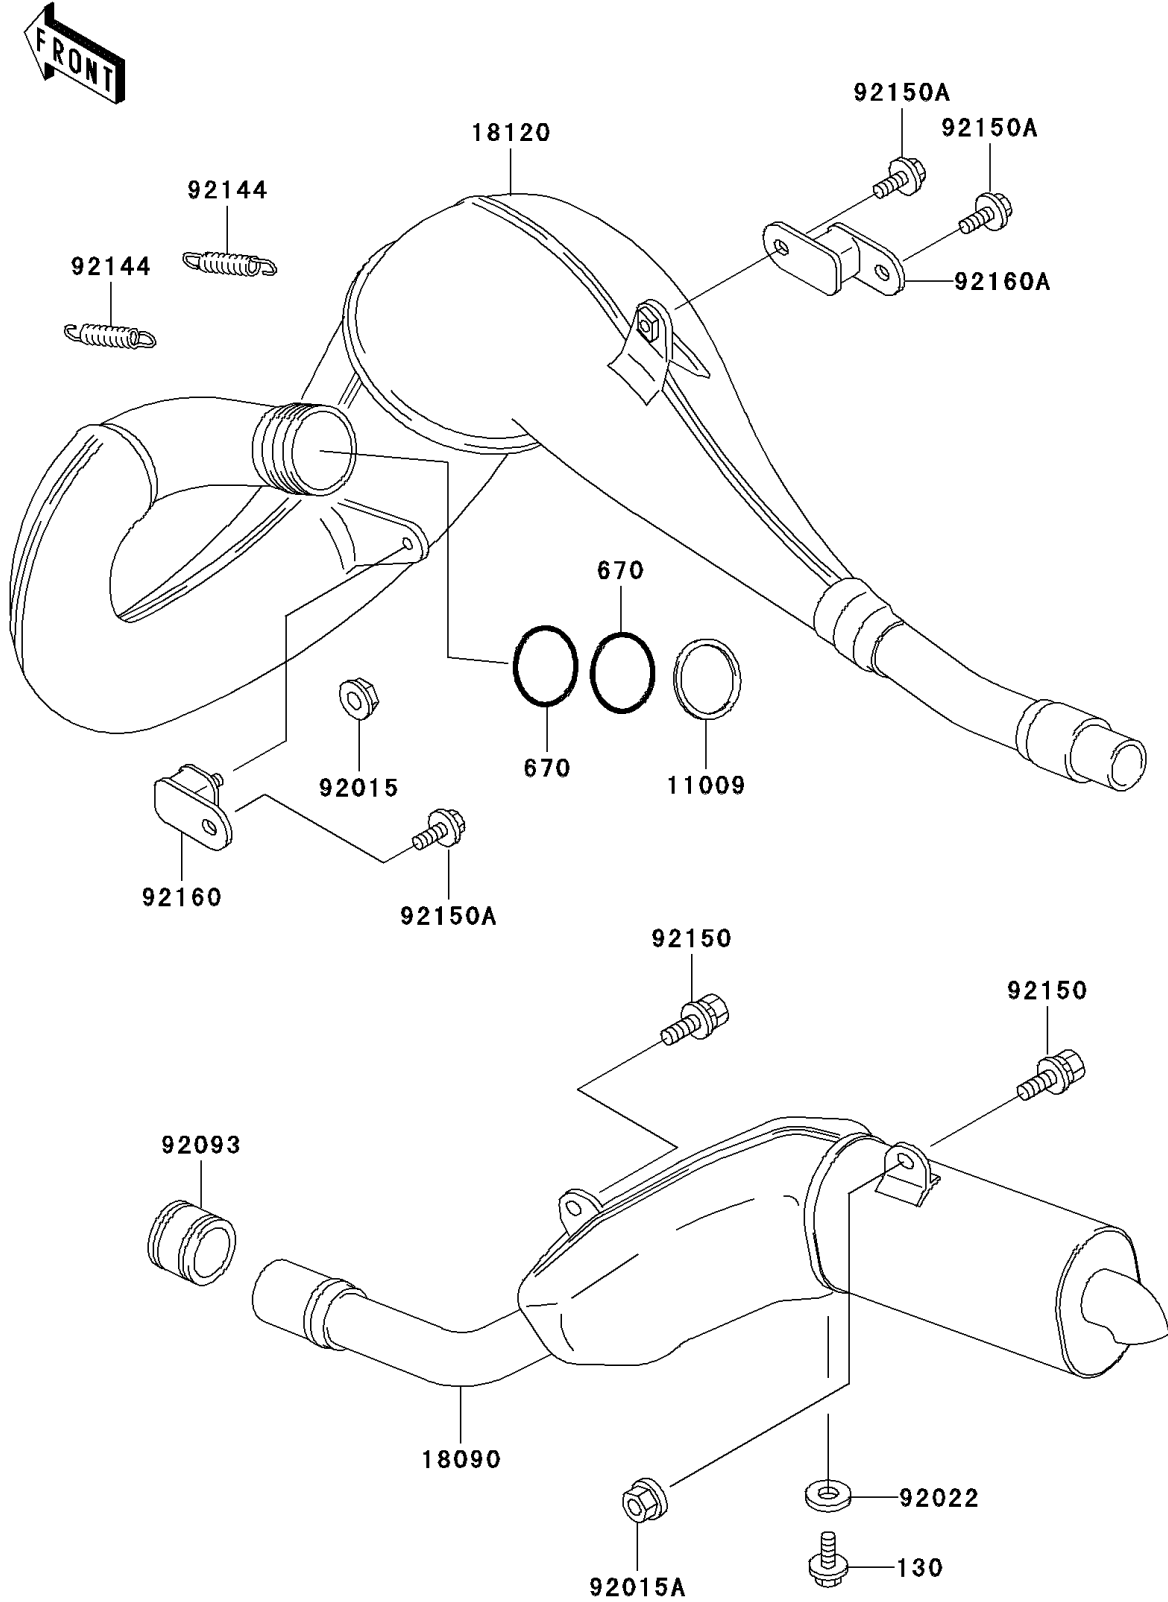

# 2002 KDX220R PARTS DIAGRAM

Muffler(s)

E1140

## 2002 KDX220R PARTS LIST

Muffler(s)

ITEM NAME	PART NUMBER	QUANTITY
BOLT-FLANGED (Ref # 130)	130J0812	1
O RING,39MM (Ref # 670)	670E3039	2
GASKET,EXHAUST PIPE (Ref # 11009)	11009-1995	1
BODY-COMP-MUFFLER (Ref # 18090)	18090-1566	1
CHAMBER-EXHAUST (Ref # 18120)	18120-1074	1
NUT,6MM (Ref # 92015)	92015-1365	1
NUT,FLANGED,LOCK,8MM (Ref # 92015A)	92015-1668	1
WASHER,8.2X14X1.0 (Ref # 92022)	92022-1488	1
SEAL,MUFFLER CONNECTING (Ref # 92093)	92093-1328	1
SPRING (Ref # 92144)	92144-1035	2
BOLT,8X20 (Ref # 92150)	92150-1859	2
BOLT,6X12 (Ref # 92150A)	92150-1891	3
DAMPER,MUFFLER,FR (Ref # 92160)	92160-1176	1
DAMPER,MUFFLER,RR (Ref # 92160A)	92160-1201	1