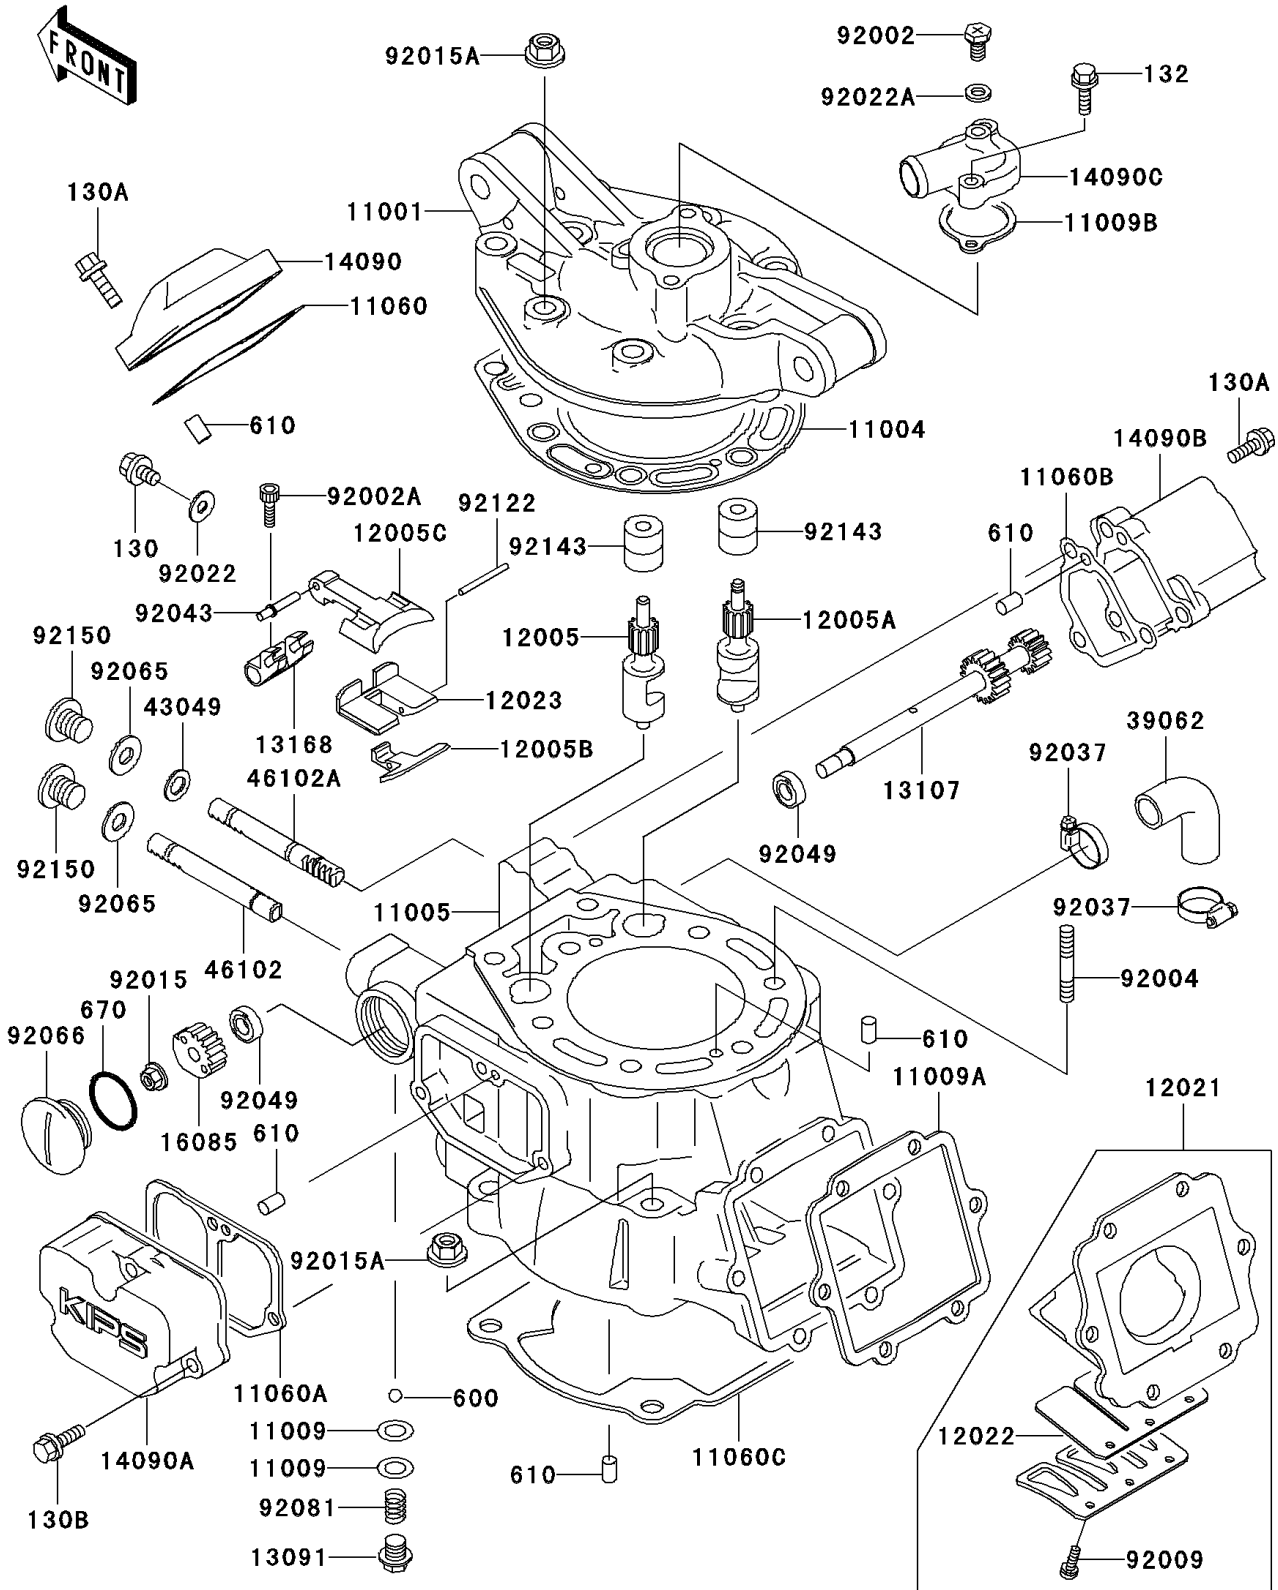

## 2002 KDX220R PARTS DIAGRAM

Cylinder Head/Cylinder

E1110

## 2002 KDX220R PARTS LIST

Cylinder Head/Cylinder

ITEM NAME	PART NUMBER	QUANTITY
BOLT,6X10 (Ref # 92002)	92002-1222	1
BOLT,SOCKET,4X8 (Ref # 92002A)	92002-1403	1
STUD,8X32 (Ref # 92004)	92004-1197	1
SCREW,REED VALVE (Ref # 92009)	92009-1014	1
NUT,FLANGED,6MM (Ref # 92015)	92015-1386	1
NUT,FLANGED,8MM (Ref # 92015A)	92015-1406	1
WASHER,5.2X13X1 (Ref # 92022)	92022-1380	1
WASHER,6.2X11X1 (Ref # 92022A)	92022-304	1
CLAMP,COOLING HOSE (Ref # 92037)	92037-1589	1
PIN,MAIN VALVE (Ref # 92043)	92043-1470	1
SEAL-OIL,SD088144 (Ref # 92049)	92049-1238	1
BOLT-FLANGED (Ref # 130)	130Y0508	1
BOLT-FLANGED (Ref # 130A)	130Y0520	1
BOLT-FLANGED (Ref # 130B)	130Y0525	1
BOLT-FLANGED-SMALL (Ref # 132)	132Y0625	1
BALL-STEEL,3/16" (Ref # 600)	600A0600	1
ROLLER,4X8 (Ref # 610)	610A0408	1
O RING,22MM (Ref # 670)	670B2022	1
GASKET,10.5X16X1 (Ref # 92065)	92065-058	1
PLUG (Ref # 92066)	92066-1414	1
SPRING,CLUTCH PLATE (Ref # 92081)	92081-1527	1
ROLLER,3X31.8 (Ref # 92122)	92122-1187	1
COLLAR (Ref # 92143)	92143-1725	1
BOLT,10X10 (Ref # 92150)	92150-1867	1