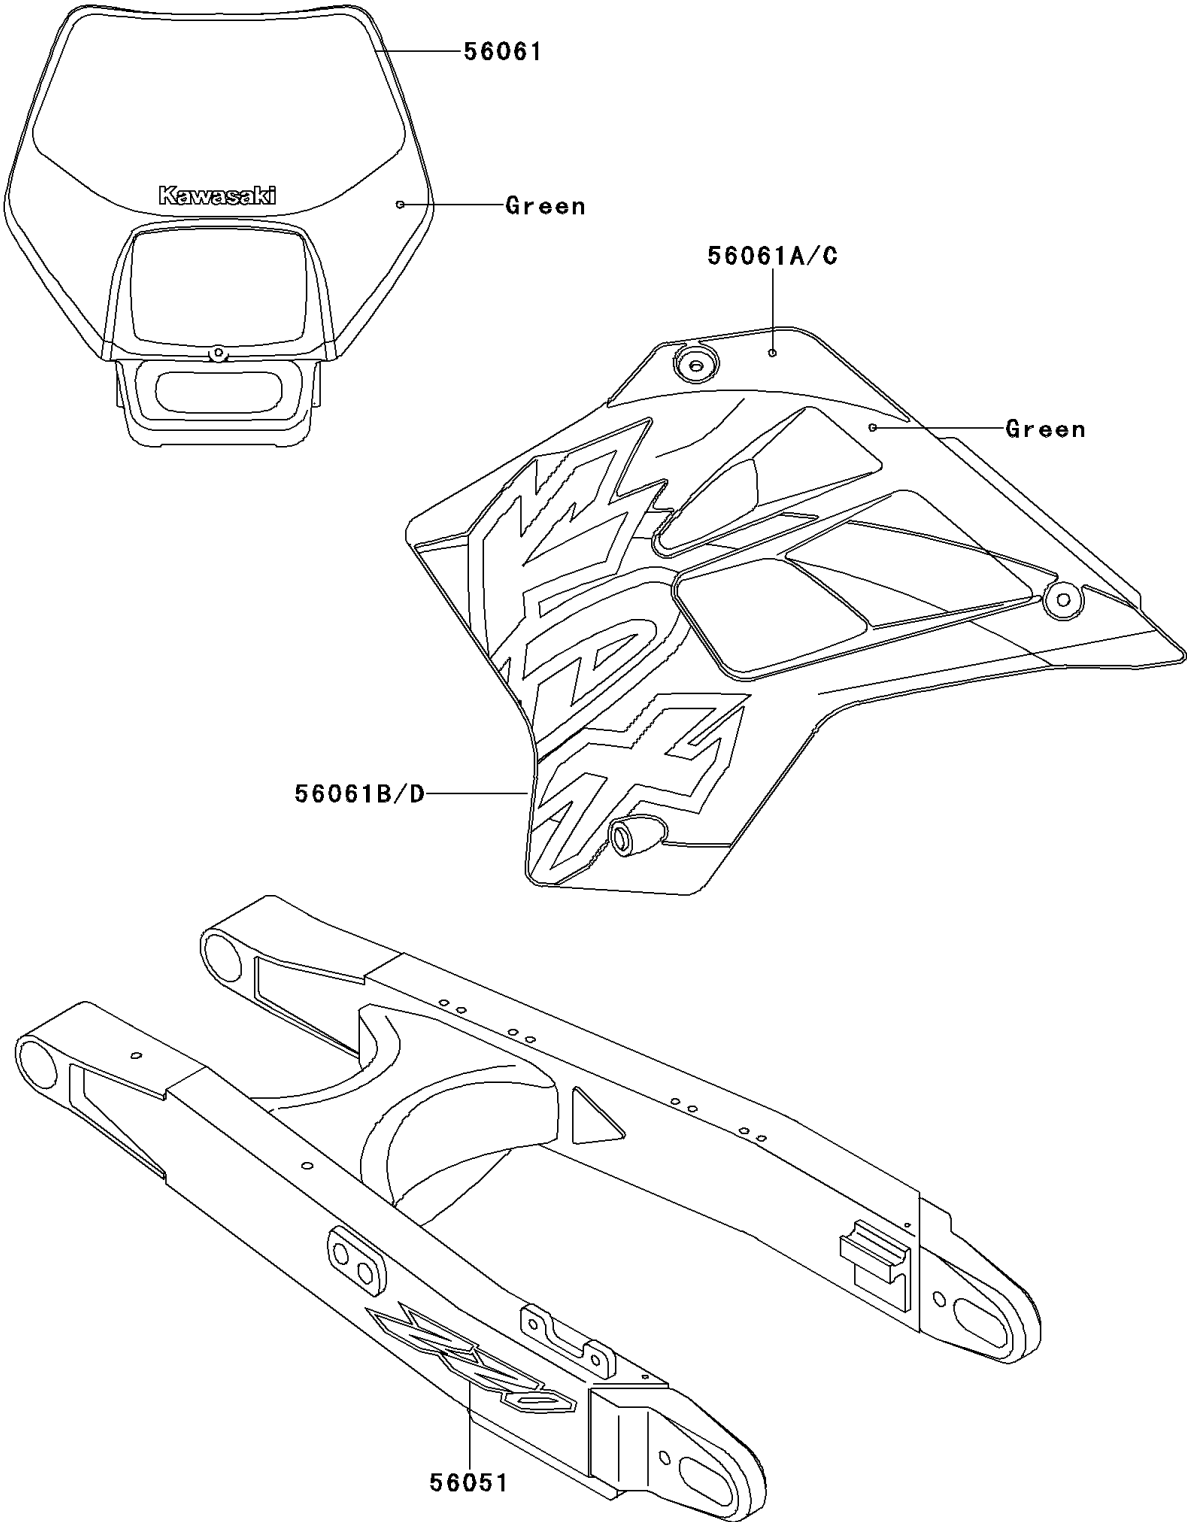

1997 KDX220R PARTS DIAGRAM

Decals(KDX220-A4)

F2861

1997 KDX220R PARTS LIST

Decals(KDX220-A4)

ITEM NAME	PART NUMBER	QUANTITY
MARK,SWING ARM,220 (Ref # 56051)	56051-1510	1
PATTERN,HEAD LAMP COVER (Ref # 56061)	56061-1044	1
PATTERN,SHROUD,UPP,LH (Ref # 56061A)	56061-1792	1
PATTERN,SHROUD,LWR,LH (Ref # 56061B)	56061-1793	1
PATTERN,SHROUD,UPP,RH (Ref # 56061C)	56061-1794	1
PATTERN,SHROUD,LWR,RH (Ref # 56061D)	56061-1795	1