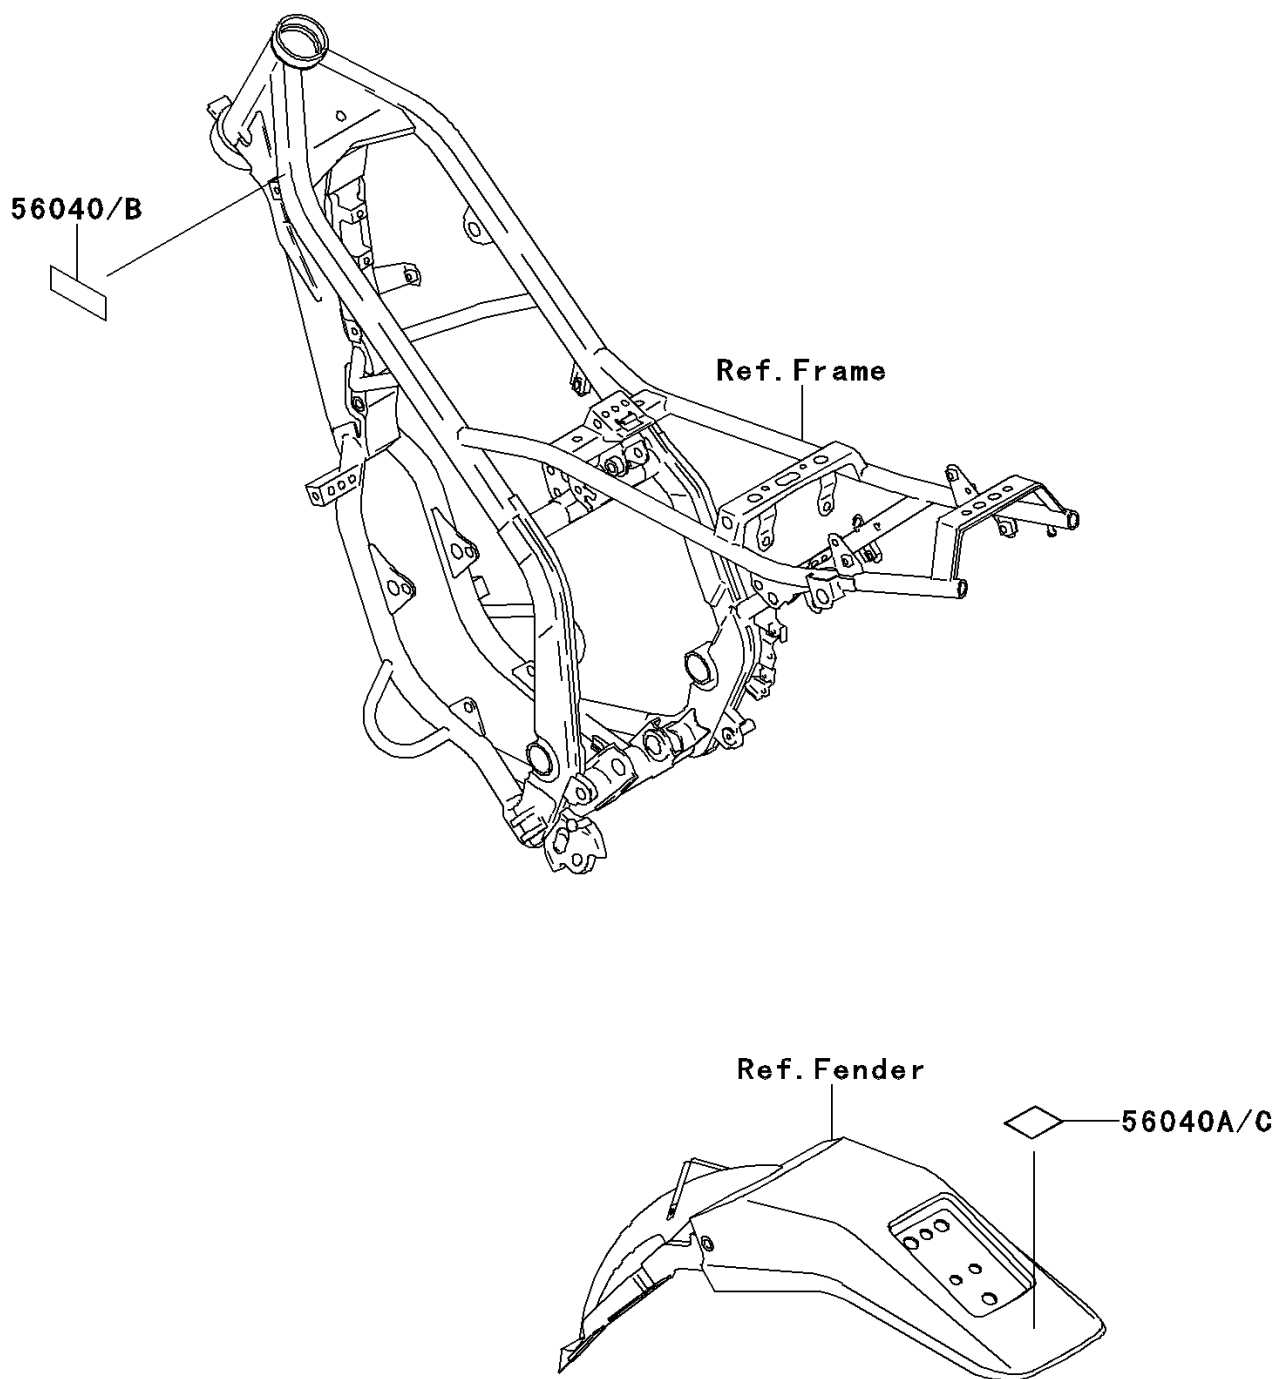

## 1998 KDX220R PARTS DIAGRAM

Labels

F2860

## 1998 KDX220R PARTS LIST

Labels

ITEM NAME	PART NUMBER	QUANTITY
LABEL-WARNING,OFF-ROAD VEHICLE (Ref # 56040)	56040-1018	1
LABEL-WARNING,GASOLINE/OIL (Ref # 56040A)	56040-1129	1
LABEL-WARNING,OFF-ROAD VEHICLE (Ref # 56040B)	56040-1304	1
LABEL-WARNING,GASOLINE/OIL (Ref # 56040C)	56040-1306	1